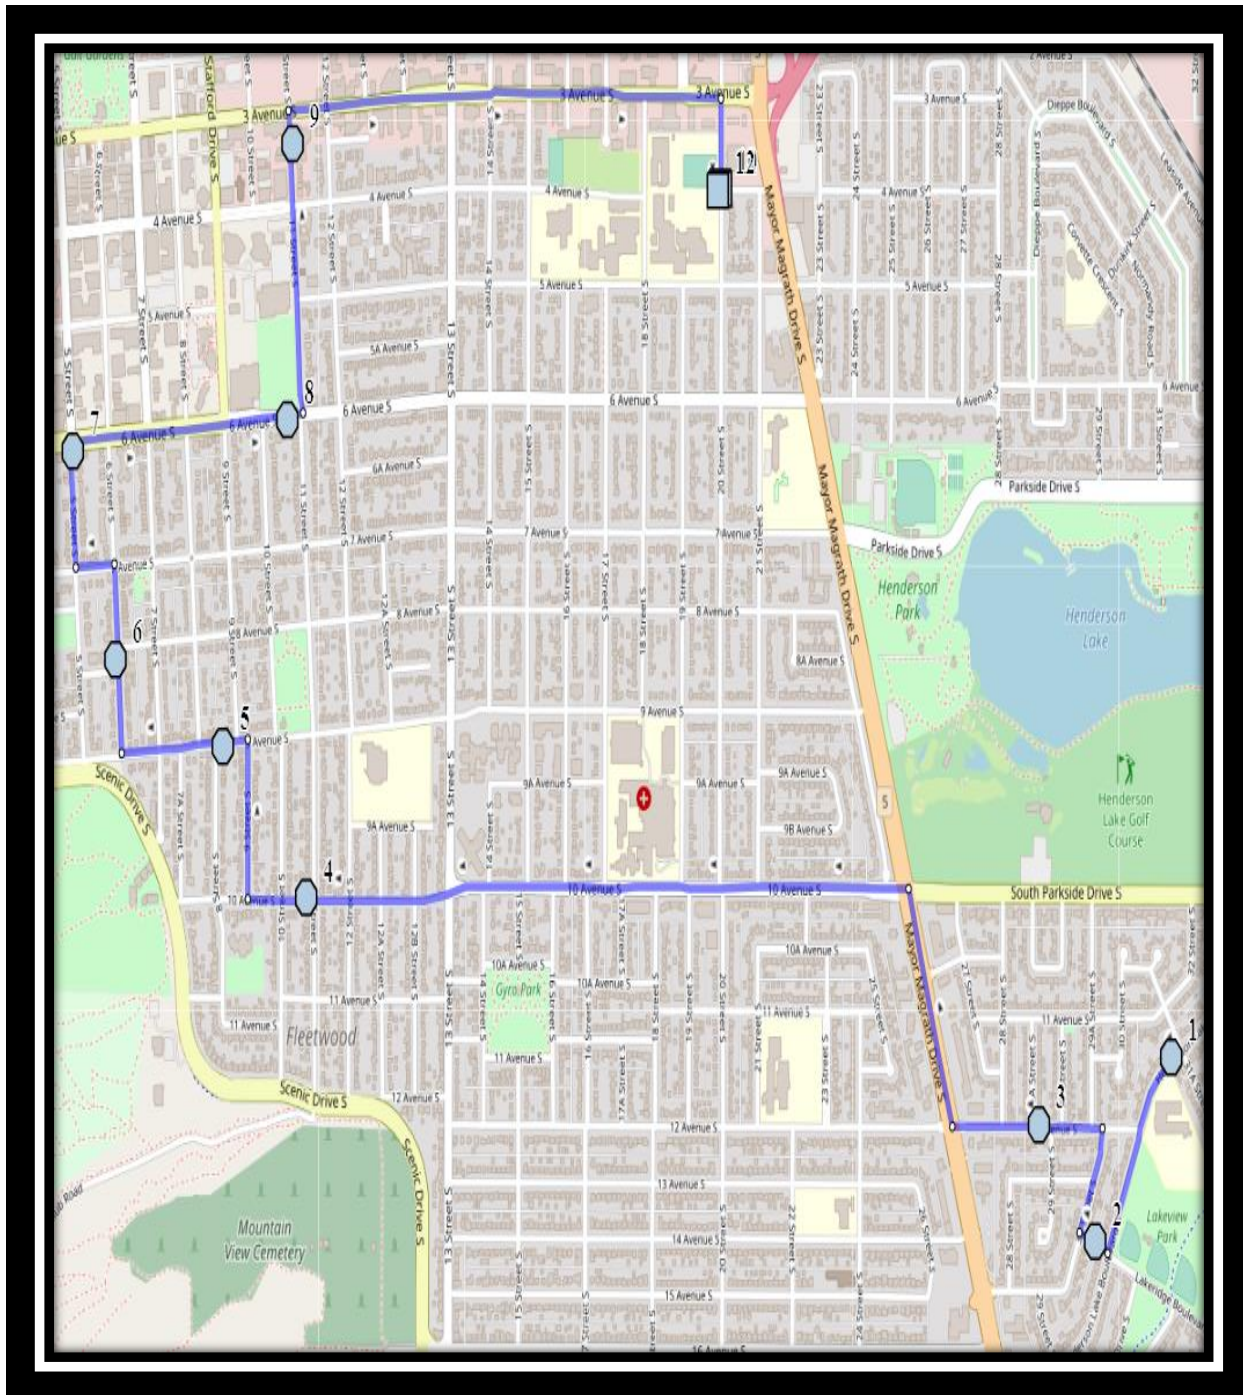

CFM S4

REVISED: October 12, 2021

EFFECTIVE: October 18, 2021

PM Route same direction as AM

- Catholic Central High East – 405 18 Street South – (403) 327-4596**
- St. Francis Middle School – 333 18 Street South – (403) 327-3402**
- Ecole St. Mary’s – 422 20 Street South – (403) 327-3098**

Please arrive 5 minutes before scheduled pick up and drop off times. Times shown may vary due to weather & traffic conditions. Bus routes and maps are subject to change. For the most up-to-date version, visit www.southland.ca/lethbridge.

CFM S4

REVISED: October 12, 2021

EFFECTIVE: October 18, 2021

#1 - 7:24 AM - Henderson Lake Blvd South Southbound - LPT Stop #12069

#2 - 7:26 AM - 14 Ave South Westbound - Alley

#3 - 7:28 AM - 12 Ave South Westbound - LPT Stop #12066

#4 - 7:32 AM - 10 Ave South Westbound - LPT Stop #12170

#5 - 7:34 AM - 9 Ave South Eastbound - LPT Stop #12174

#6 - 7:38 AM - 5 Street South Southbound - LPT Stop #12176

#7 - 7:40 AM - 5 Street South Northbound - LPT Stop #12179