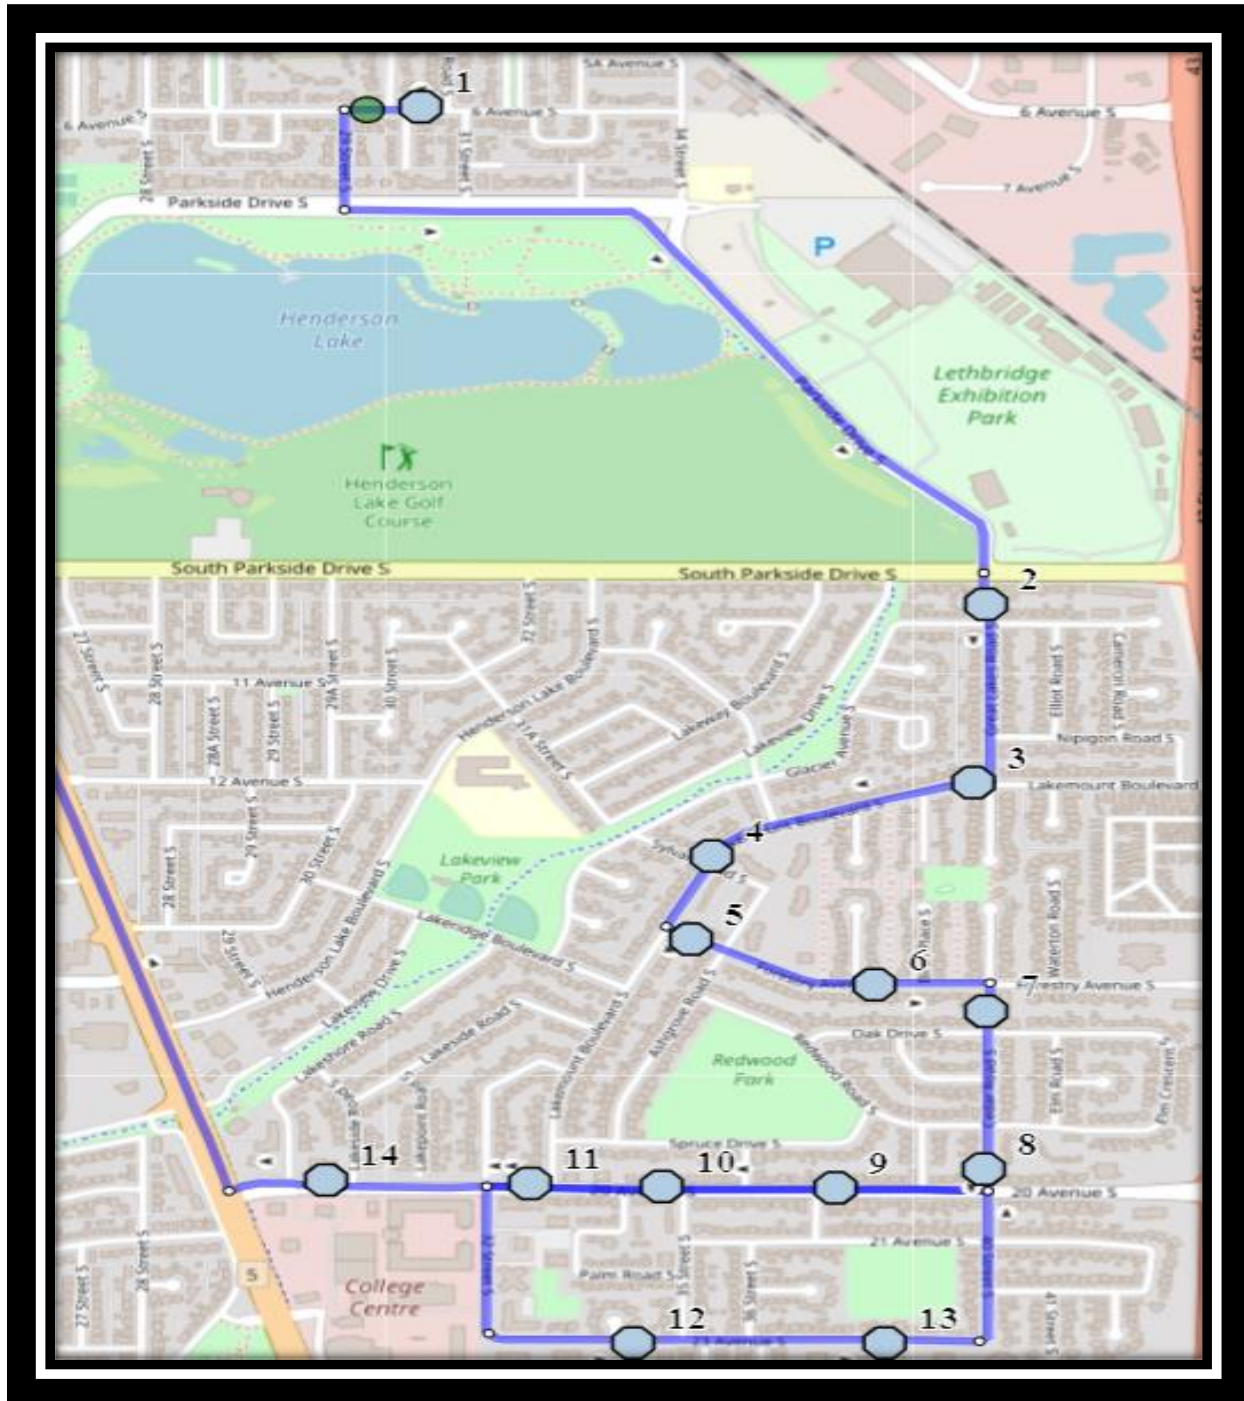

CFM S5

REVISED: September 27, 2021

EFFECTIVE: October 6, 2021

PM Route same direction as AM

- **Catholic Central High East – 405 18 Street South – (403) 327-4596**
- **St. Francis Middle School – 333 18 Street South – (403) 327-3402**
- **Ecole St. Mary’s – 422 20 Street South – (403) 327-3098**

Please arrive 5 minutes before scheduled pick up and drop off times. Times shown may vary due to weather & traffic conditions. Bus routes and maps are subject to change. For the most up-to-date version, visit www.southland.ca/lethbridge.