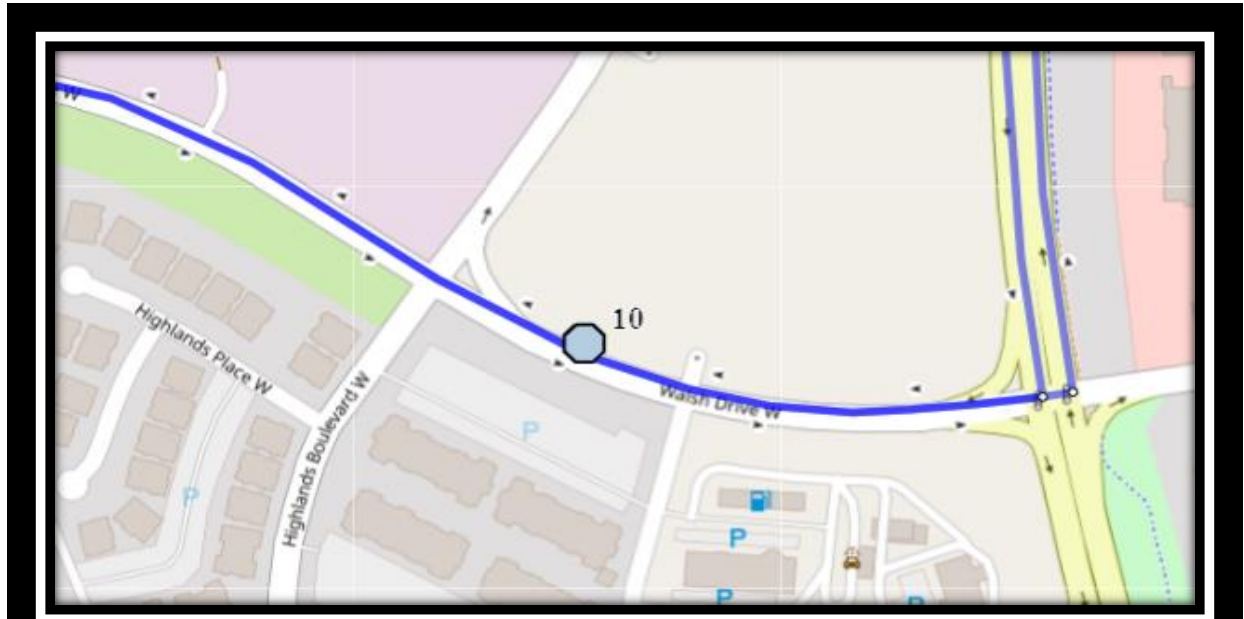

CFM/Van Tighem

REVISED: October 20, 2021

EFFECTIVE: October 27, 2021

AM Route Part 2 // PM Route stops

Catholic Central High East – 405 18 Street South – (403) 327-4596

St. Francis Middle School – 333 18 Street South – (403) 327-3402

Ecole St. Mary's – 422 20 Street South – (403) 327-3098

Father Leonard Van Tighem – 25 Stoney Crescent West – (403) 381-0953

Please arrive 5 minutes before scheduled pick up and drop off times. Times shown may vary due to weather & traffic conditions.

Bus routes and maps are subject to change. For the most up-to-date version, visit www.southland.ca/lethbridge.