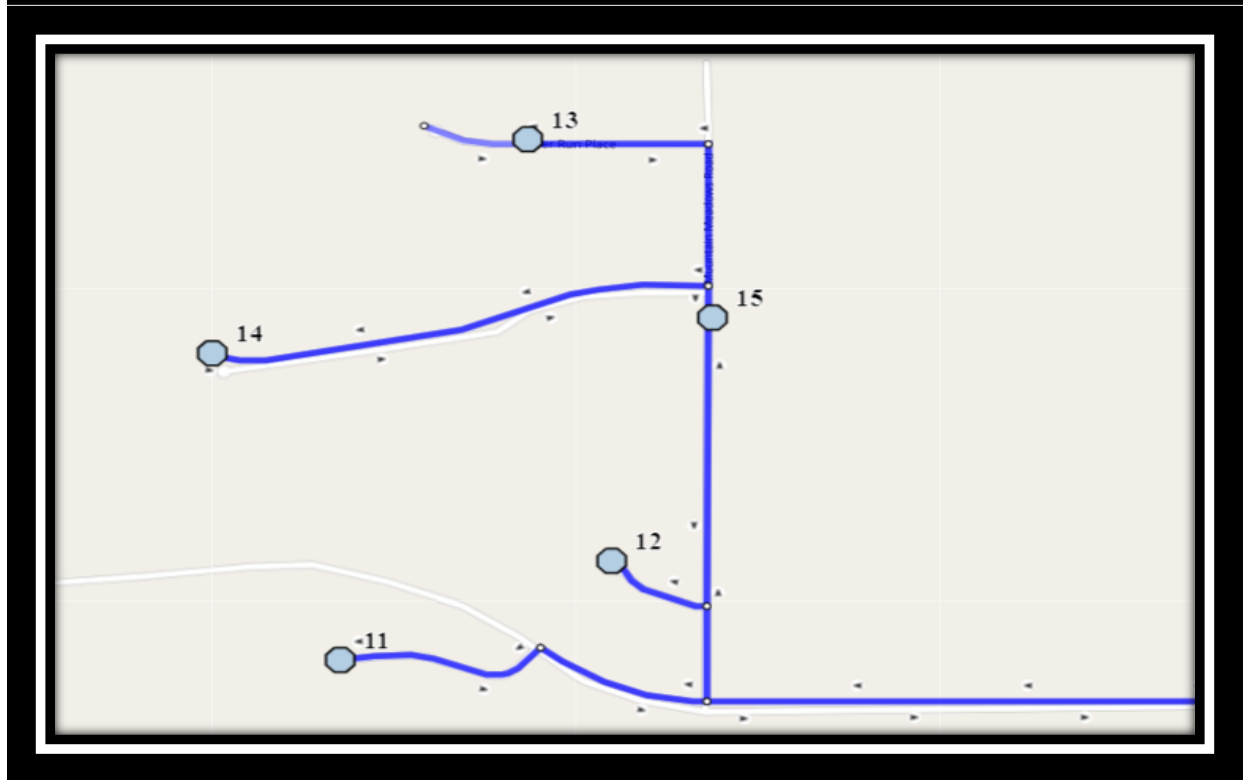

CFM/Van Tighem

REVISED: October 20, 2021

EFFECTIVE: October 27, 2021

AM Route Part 2 // PM Route stops

Catholic Central High East – 405 18 Street South – (403) 327-4596

St. Francis Middle School – 333 18 Street South – (403) 327-3402

Ecole St. Mary's – 422 20 Street South – (403) 327-3098

Father Leonard Van Tighem – 25 Stoney Crescent West – (403) 381-0953

Please arrive 5 minutes before scheduled pick up and drop off times. Times shown may vary due to weather & traffic conditions.

Bus routes and maps are subject to change. For the most up-to-date version, visit www.southland.ca/lethbridge.