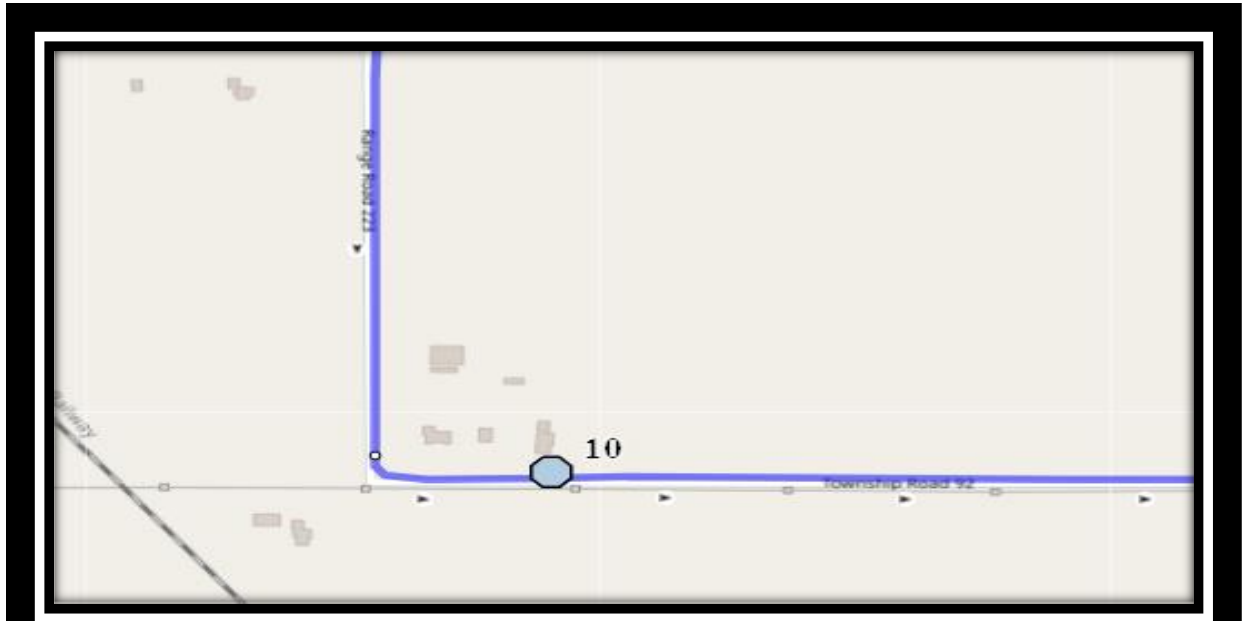

CFM/Van Tighem

REVISED: September 28, 2021

EFFECTIVE: October 6, 2021

AM Route Part 2 // PM Route stops

Catholic Central High East – 405 18 Street South – (403) 327-4596

St. Francis Middle School – 333 18 Street South – (403) 327-3402

Ecole St. Mary’s – 422 20 Street South – (403) 327-3098

Father Leonard Van Tighem – 25 Stoney Crescent West – (403) 381-0953

Please arrive 5 minutes before scheduled pick up and drop off times. Times shown may vary due to weather & traffic conditions.

Bus routes and maps are subject to change. For the most up-to-date version, visit www.southland.ca/lethbridge.