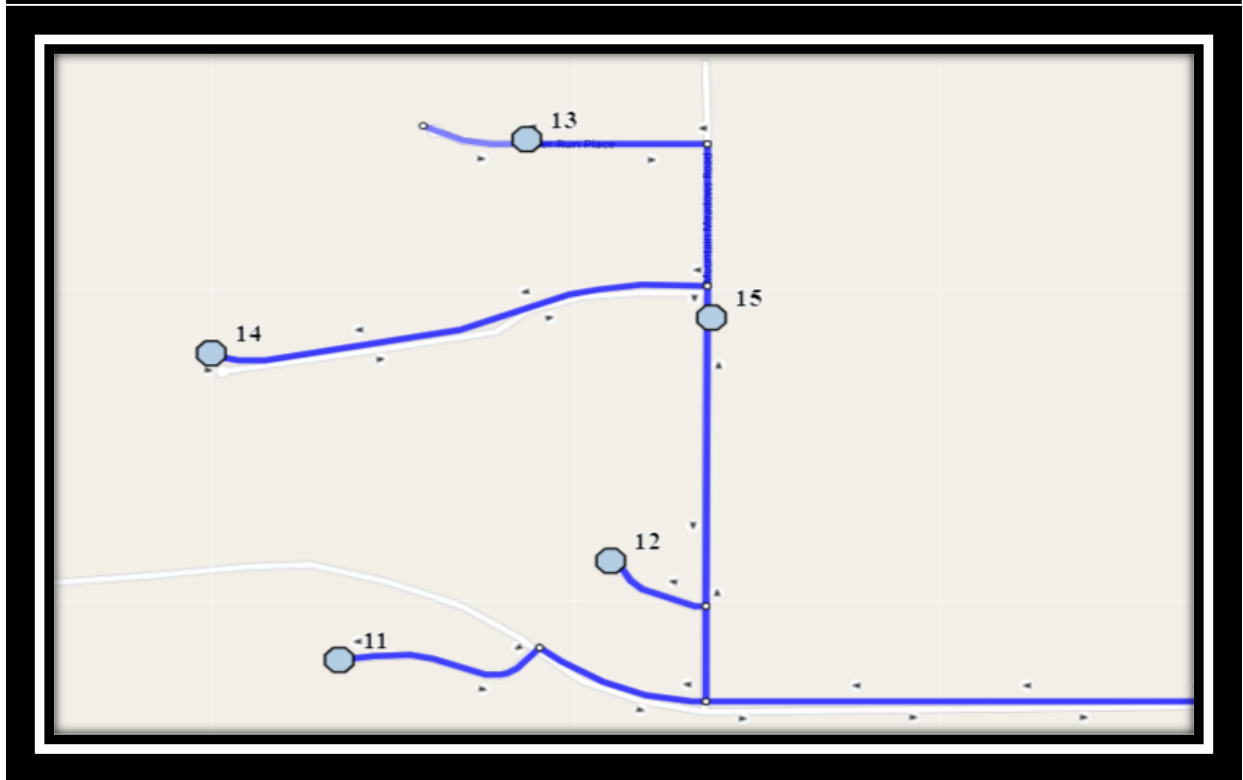

CFM/Van Tighem

REVISED: September 28, 2021

EFFECTIVE: October 6, 2021

AM Route Part 2 // PM Route stops

Catholic Central High East – 405 18 Street South – (403) 327-4596

St. Francis Middle School – 333 18 Street South – (403) 327-3402

Ecole St. Mary’s – 422 20 Street South – (403) 327-3098

Father Leonard Van Tighem – 25 Stoney Crescent West – (403) 381-0953

Please arrive 5 minutes before scheduled pick up and drop off times. Times shown may vary due to weather & traffic conditions.

Bus routes and maps are subject to change. For the most up-to-date version, visit www.southland.ca/lethbridge.