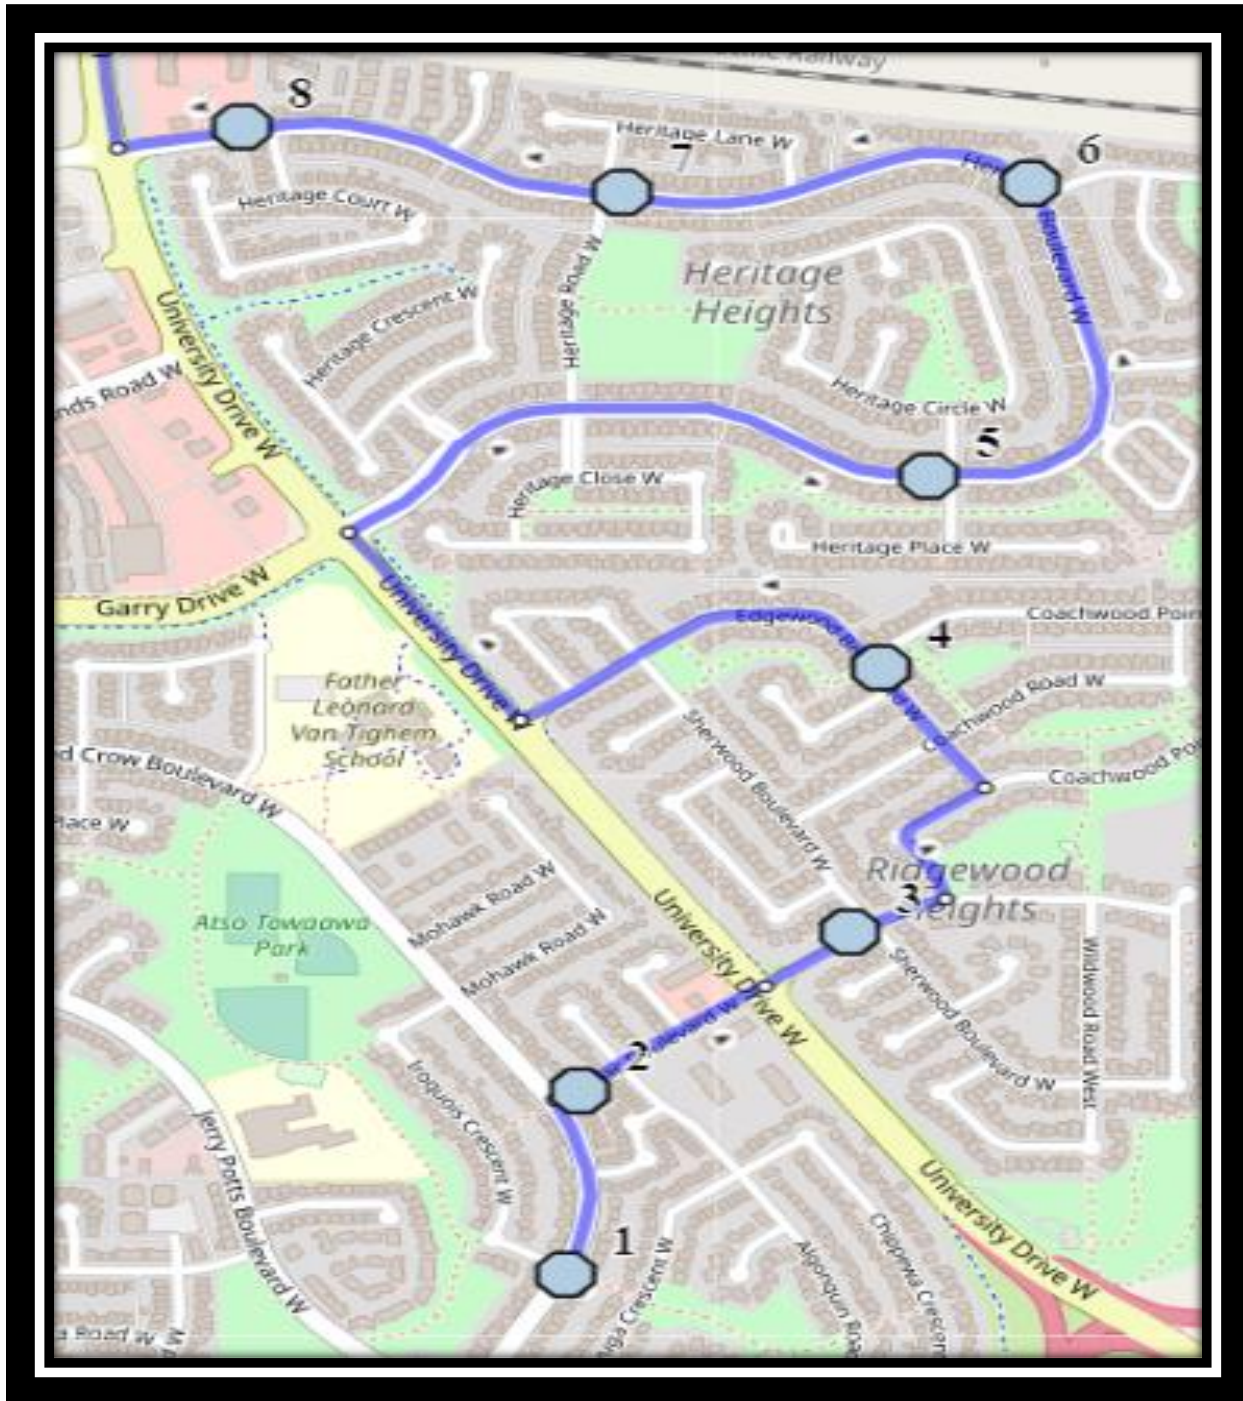

CFM W1

REVISED: October 12, 2021

EFFECTIVE: October 18, 2021

PM Route same direction as AM

Catholic Central High East – 405 18 Street South – (403) 327-4596

St. Francis Middle School – 333 18 Street South – (403) 327-3402

Ecole St. Mary's – 422 20 Street South – (403) 327-3098

Please arrive 5 minutes before scheduled pick up and drop off times. Times shown may vary due to weather & traffic conditions.
Bus routes and maps are subject to change. For the most up-to-date version, visit www.southland.ca/lethbridge.

CFM W1

REVISED: October 12, 2021

EFFECTIVE: October 18, 2021

#1 - 7:18 AM - Red Crow Blvd W Northbound - Walkway Entrance

#2 - 7:20 AM - Micmac Blvd West Eastbound

#3 - 7:22 AM - Ridgewood Blvd W Westbound - LPT Stop #13452

#4 - 7:23 AM - Edgewood Blvd West Northbound - Before Crosswalk

#5 - 7:27 AM - Heritage Blvd W Eastbound - LPT Stop #13014

#6 - 7:29 AM - Heritage Blvd W Northbound - LPT Stop #13016

#7 - 7:31 AM - Heritage Blvd W Westbound - LPT Stop #13018