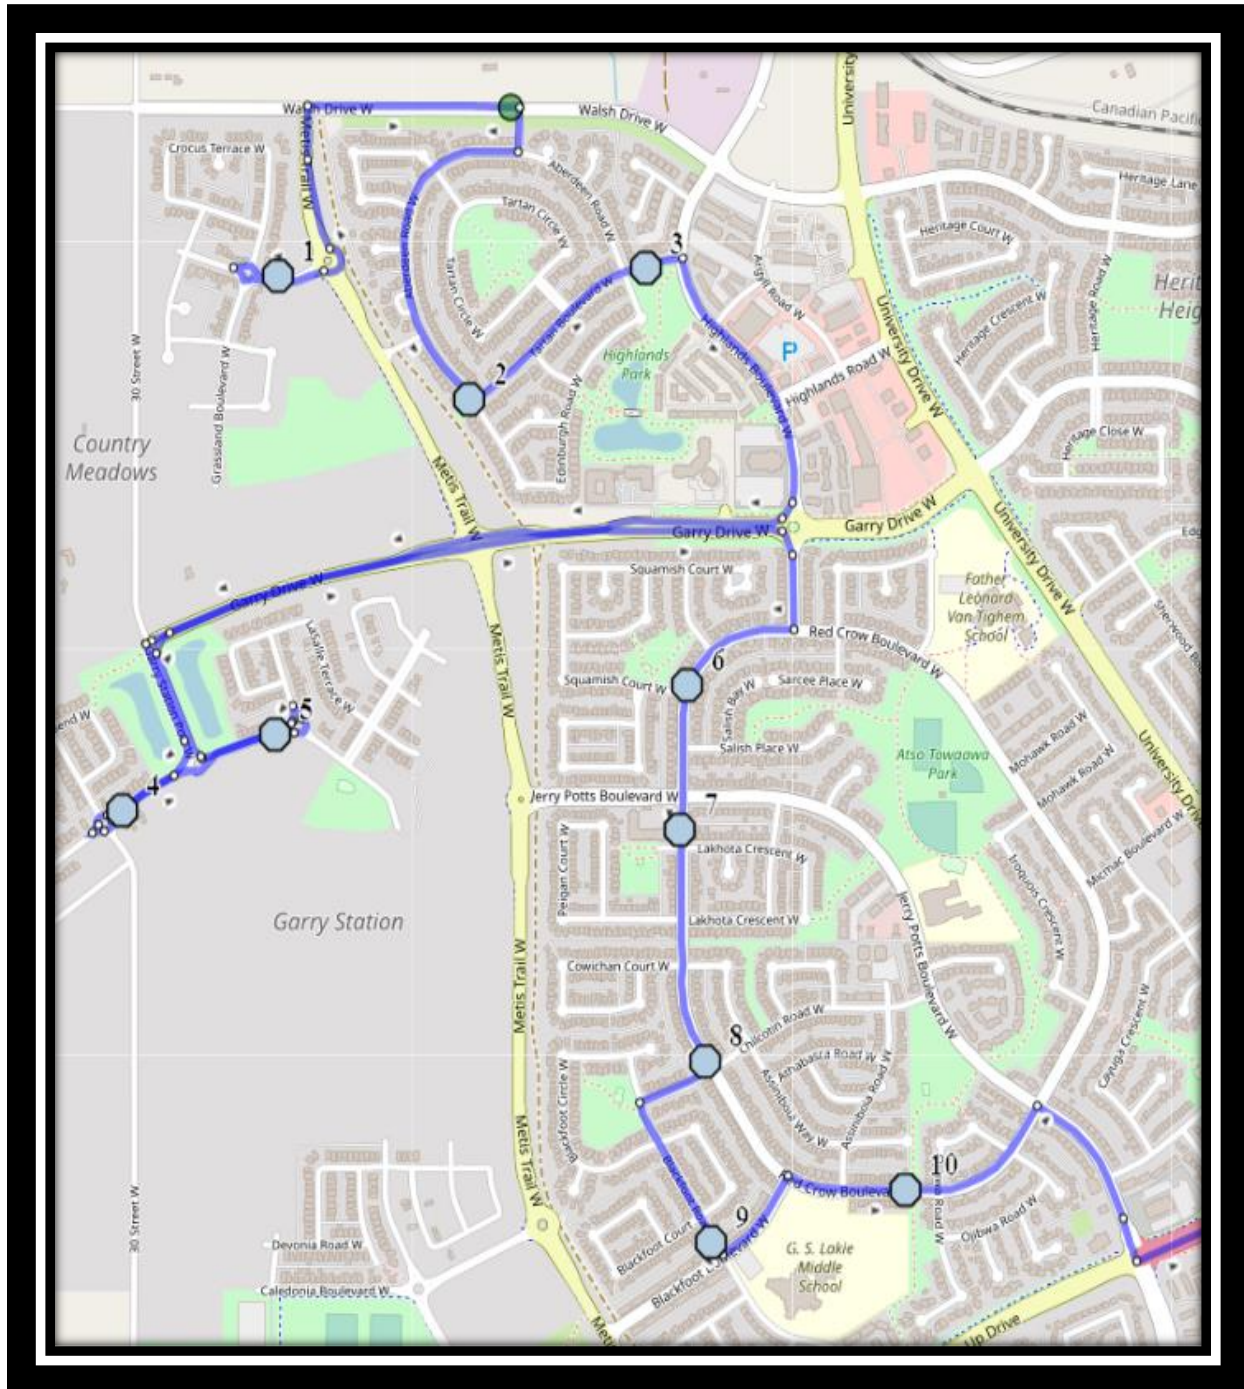

CFM W2

REVISED: October 12, 2021

EFFECTIVE: October 18, 2021

PM Route same direction as AM

Catholic Central High East – 405 18 Street South – (403) 327-4596

St. Francis Middle School – 333 18 Street South – (403) 327-3402

Ecole St. Mary's – 422 20 Street South – (403) 327-3098

Please arrive 5 minutes before scheduled pick up and drop off times. Times shown may vary due to weather & traffic conditions.
Bus routes and maps are subject to change. For the most up-to-date version, visit www.southland.ca/lethbridge.

CFM W2

REVISED: October 12, 2021

EFFECTIVE: October 18, 2021

- #1 - 7:08 AM - Country Meadows Blvd W Westbound - LPT Stop #13519
- #2 - 7:12 AM - Aberdeen Road W Southbound - LPT Stop #13403 (NW)
- #3 - 7:14 AM - Tartan Blvd W Eastbound - LPT Stop #13404
- #4 - 7:19 AM - Aquitania Blvd W Eastbound - LPT Stop #13525
- #5 - 7:20 AM - Aquitania Blvd W Eastbound - LPT Stop #13526
- #6 - 7:25 AM - Red Crow Blvd W Southbound - Green Power Box before Squamish Court
- #7 - 7:28 AM - Red Crow Blvd W Southbound - LPT Stop #13034
- #8 - 7:29 AM - Red Crow Blvd West Southbound - LPT Stop #13036
- #9 - 7:30 AM - Blackfoot Road West Southbound - Alley
- #10 - 7:32 AM - Red Crow Blvd West Eastbound - LPT Stop #13038
- #11 - 7:50 AM - Catholic Central High School East Campus
- #12 - 7:50 AM - Ecole St. Marys
- #13 - 7:50 AM - St. Francis Junior High