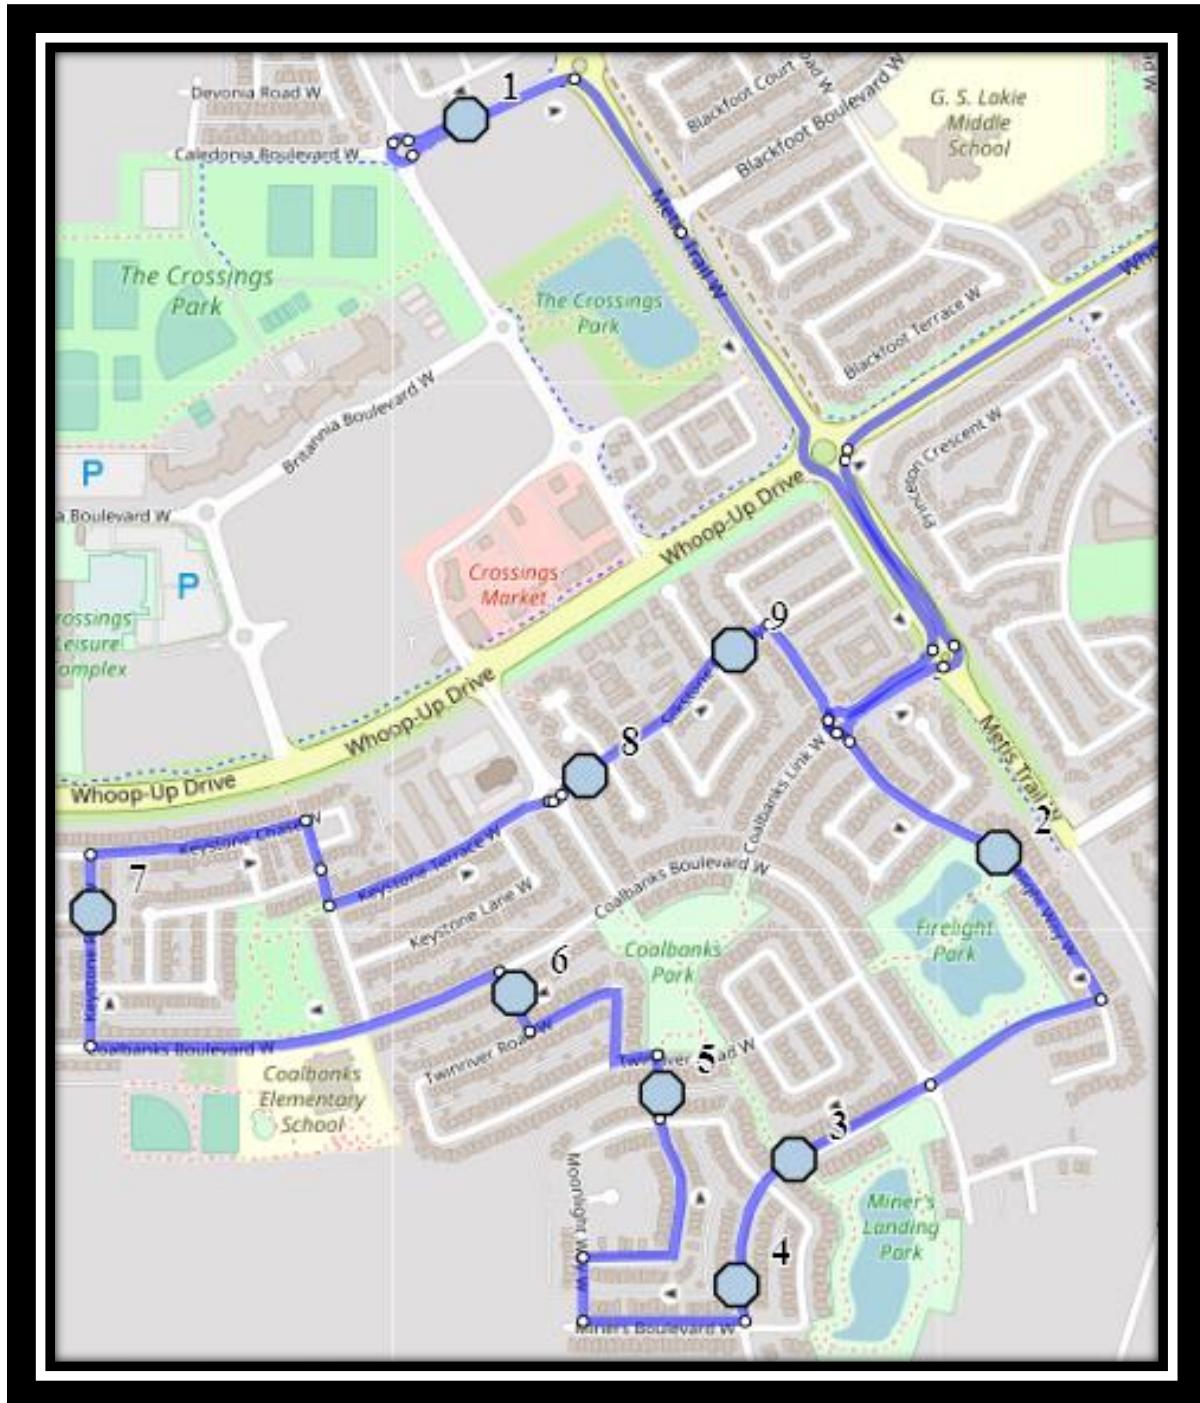

CFM W3

REVISED: October 12, 2021

EFFECTIVE: October 18, 2021

PM Route same direction as AM

Catholic Central High East – 405 18 Street South – (403) 327-4596

St. Francis Middle School – 333 18 Street South – (403) 327-3402

Ecole St. Mary's – 422 20 Street South – (403) 327-3098

Please arrive 5 minutes before scheduled pick up and drop off times. Times shown may vary due to weather & traffic conditions.
Bus routes and maps are subject to change. For the most up-to-date version, visit www.southland.ca/lethbridge.