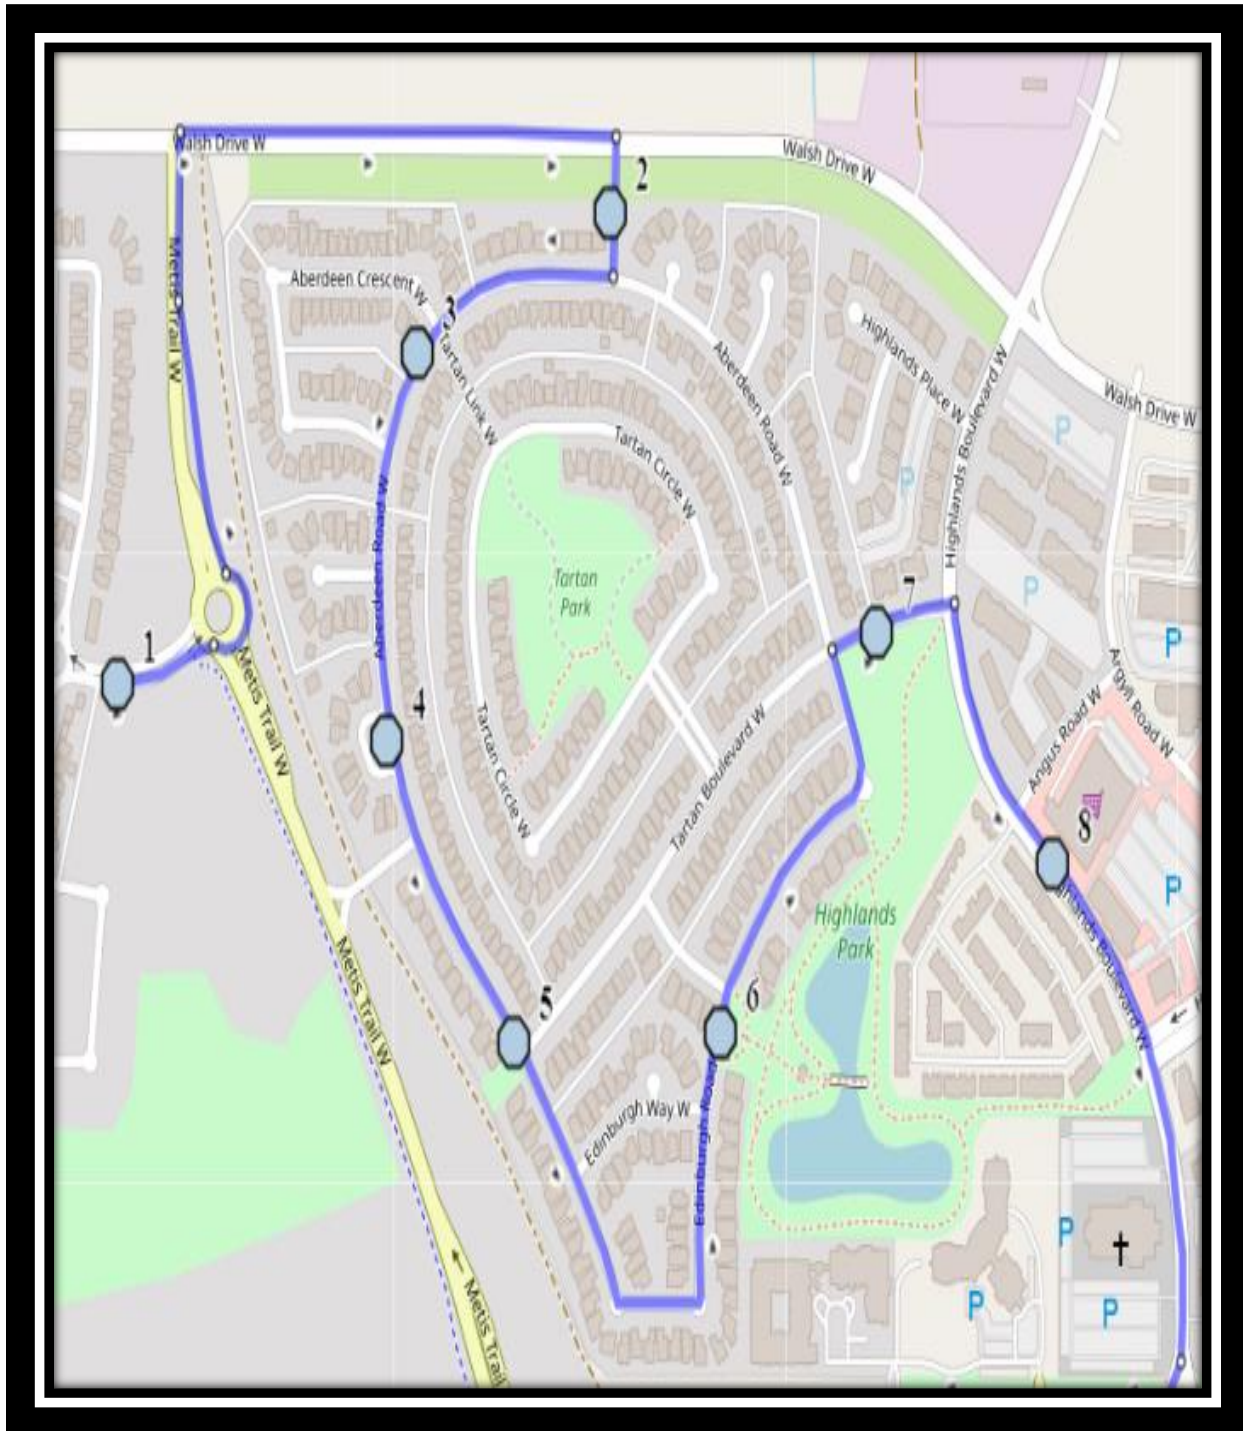

# Chinook/CCHW W1

REVISED: August 18, 2021

EFFECTIVE: August 31, 2021

**PM Route same as AM**

**Chinook High – 259 Britannia Blvd West – (403) 320-7565**

**Catholic Central West – 251 Britannia Blvd West – (403) 327-4596**

Please arrive 5 minutes before scheduled pick up and drop off times. Times shown may vary due to weather & traffic conditions.

Bus routes and maps are subject to change. For the most up-to-date version, visit [www.southland.ca/lethbridge](http://www.southland.ca/lethbridge).

# Chinook/CCHW W1

REVISED: August 18, 2021

EFFECTIVE: August 31, 2021

#1 - 7:54 AM - Country Meadows Blvd West Eastbound - LPT Stop #13519

#2 - 7:56 AM - Aberdeen Gate West Southbound - LPT Stop #13400

#3 - 7:57 AM - Aberdeen Road West Southbound - LPT Stop #13401

#4 - 7:58 AM - Aberdeen Road West Southbound - LPT Stop #13402

#5 - 7:59 AM - Aberdeen Road W Southbound - LPT Stop #13403 (NW)

#6 - 8:01 AM - Edinburgh Road W Northbound - Park Entrance

#7 - 8:03 AM - Tartan Blvd W Eastbound - LPT Stop #13404