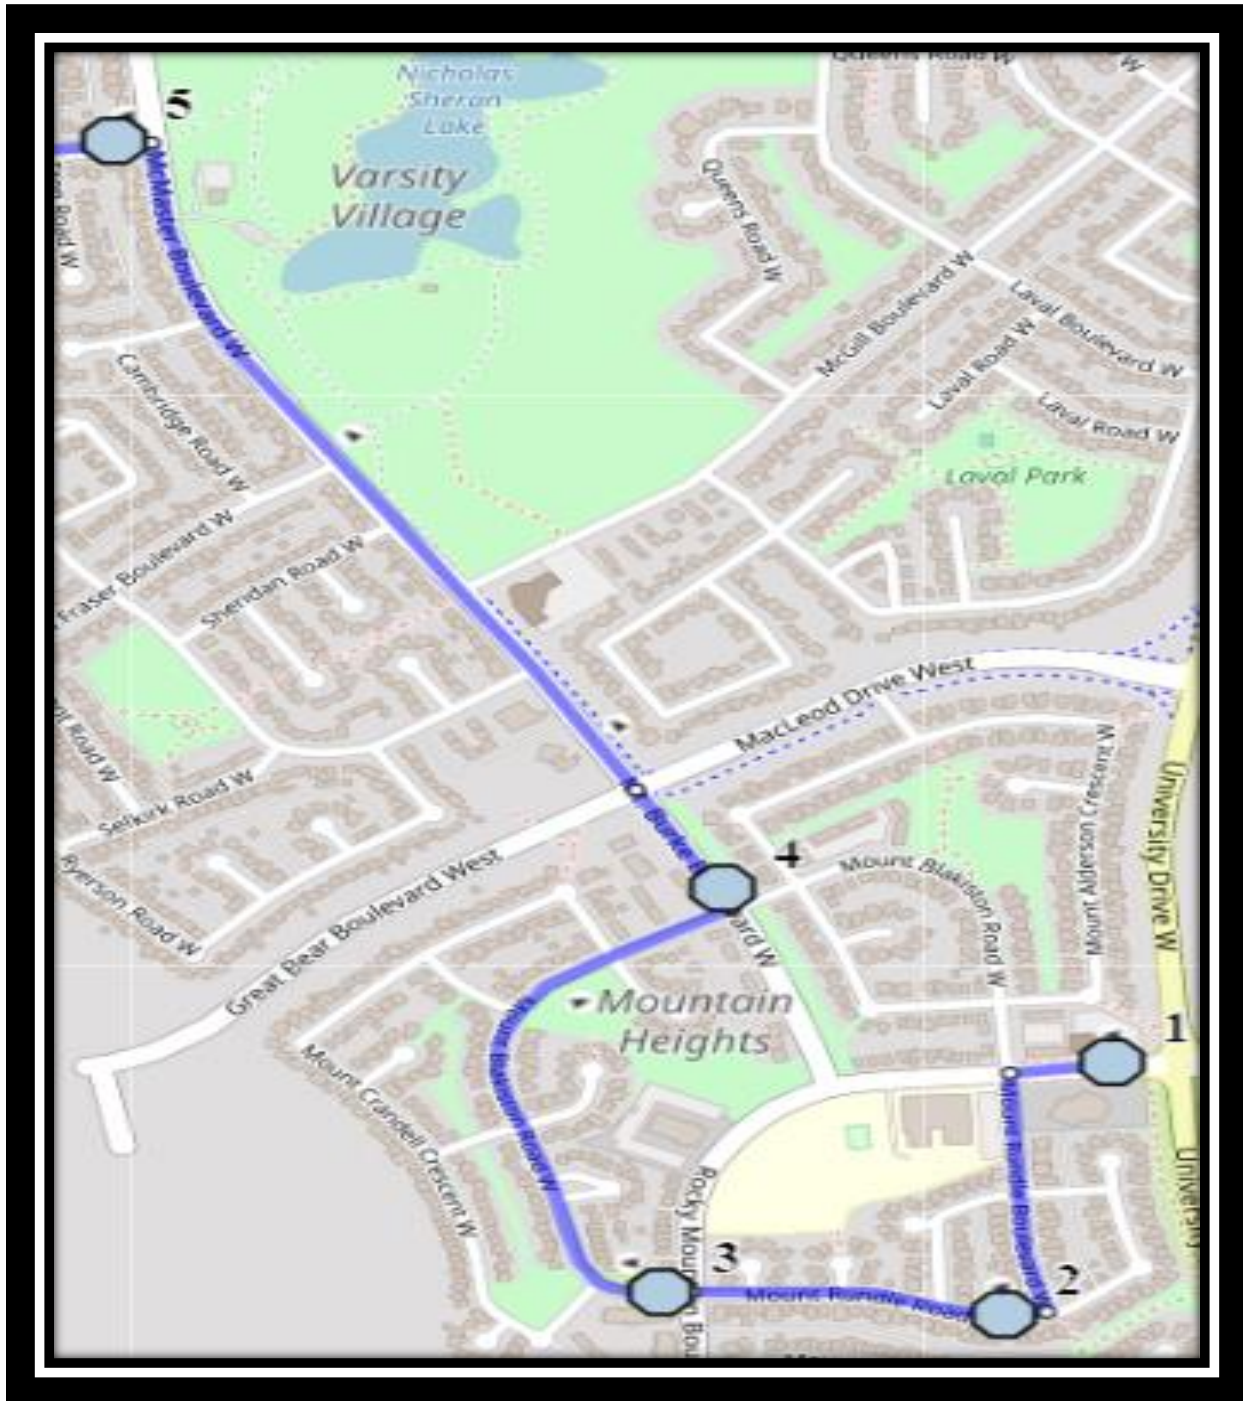

Chinook/CCHW W10

REVISED: August 18, 2021

EFFECTIVE: August 31, 2021

PM Route same direction as AM

Chinook High – 259 Britannia Blvd West – (403) 320-7565

Catholic Central West – 251 Britannia Blvd West – (403) 327-4596

Please arrive 5 minutes before scheduled pick up and drop off times. Times shown may vary due to weather & traffic conditions.

Bus routes and maps are subject to change. For the most up-to-date version, visit www.southland.ca/lethbridge.

Chinook/CCHW W10

REVISED: August 18, 2021

EFFECTIVE: August 31, 2021

#1 - 7:55 AM - Rocky Mountain Blvd West Westbound - LPT Stop #13076

#2 - 7:56 AM - Mt Rundle Road W Westbound - LPT Stop #13078

#3 - 7:58 AM - Mt Blakiston Road W Westbound - LPT Stop #13079