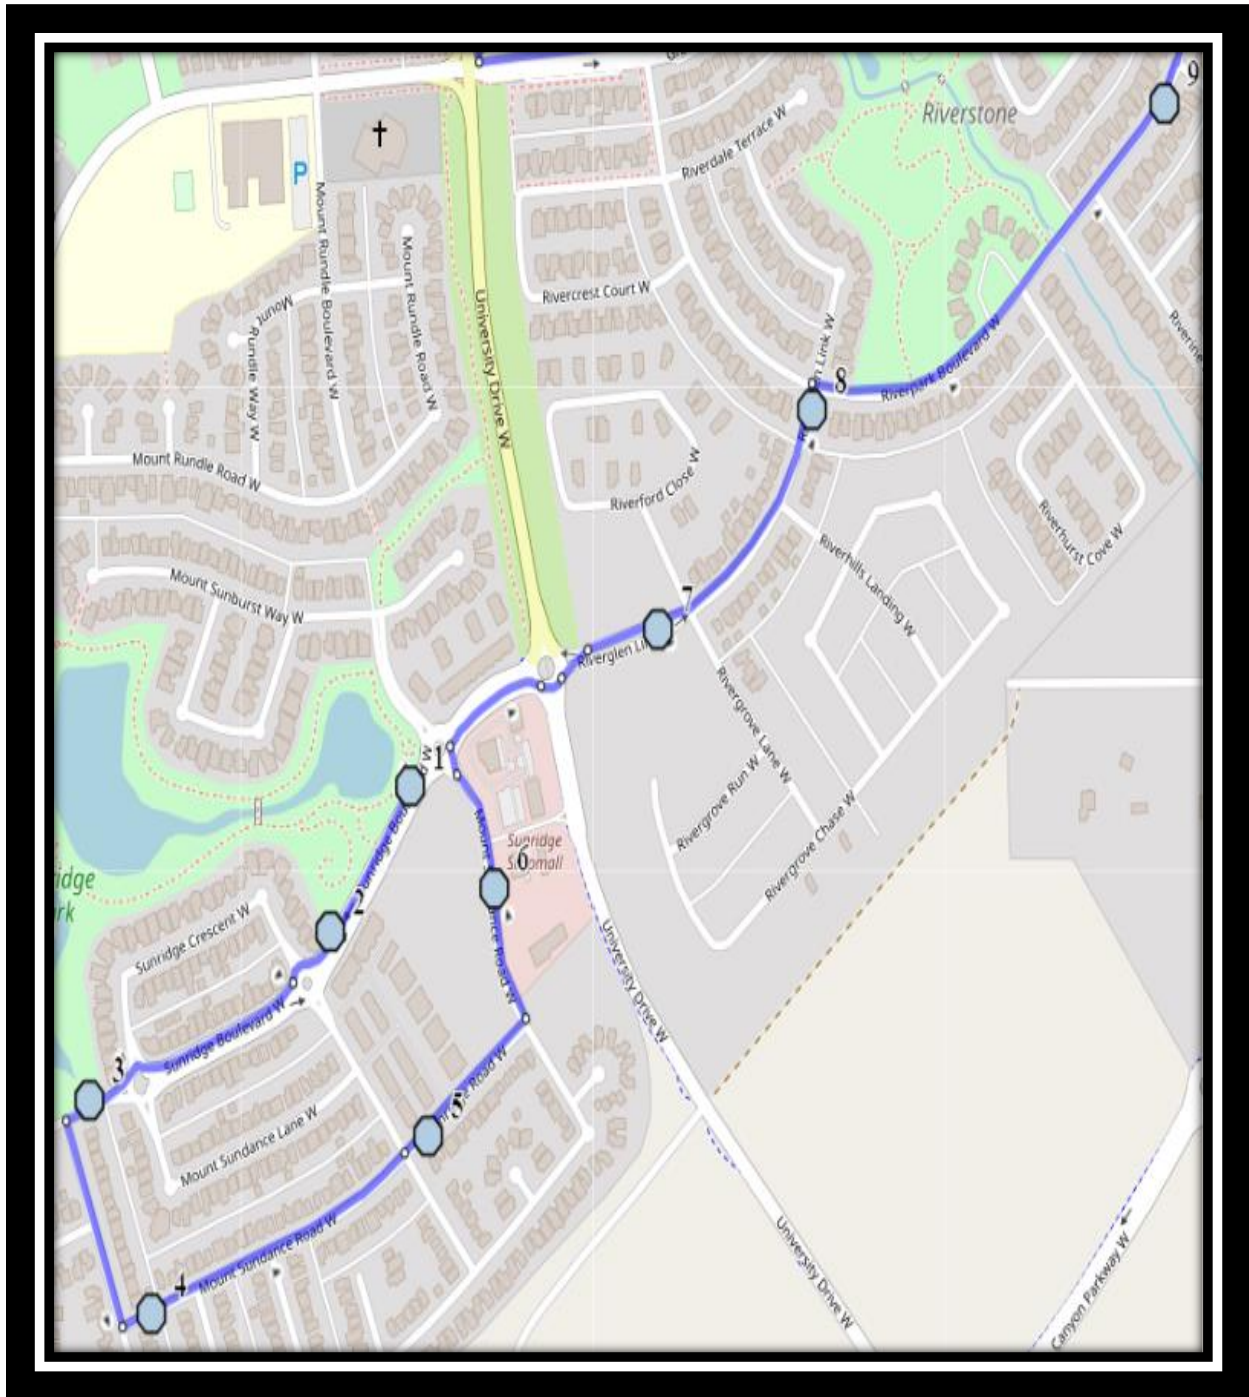

Chinook/CCHW W11

REVISED: August 18, 2021

EFFECTIVE: August 31, 2021

PM Route same direction as AM

Chinook High – 259 Britannia Blvd West – (403) 320-7565

Catholic Central West – 251 Britannia Blvd West – (403) 327-4596

Please arrive 5 minutes before scheduled pick up and drop off times. Times shown may vary due to weather & traffic conditions.

Bus routes and maps are subject to change. For the most up-to-date version, visit www.southland.ca/lethbridge.

Chinook/CCHW W11

REVISED: August 18, 2021

EFFECTIVE: August 31, 2021

#1 - 7:47 AM - Sunridge Blvd West Southbound - LPT Stop #13504

#2 - 7:48 AM - Sunridge Blvd W Southbound - LPT Stop #13505

#3 - 7:49 AM - Sunridge Blvd W Westbound - LPT Stop #13506

#4 - 7:52 AM - Mt Sundance Road W Eastbound - LPT Stop #13507

#5 - 7:53 AM - Sunridge Road West Northbound - LPT Stop #13508

#6 - 7:54 AM - Sunridge Road West Northbound - LPT Stop #13509

#7 - 7:56 AM - Riverglen Link West Eastbound