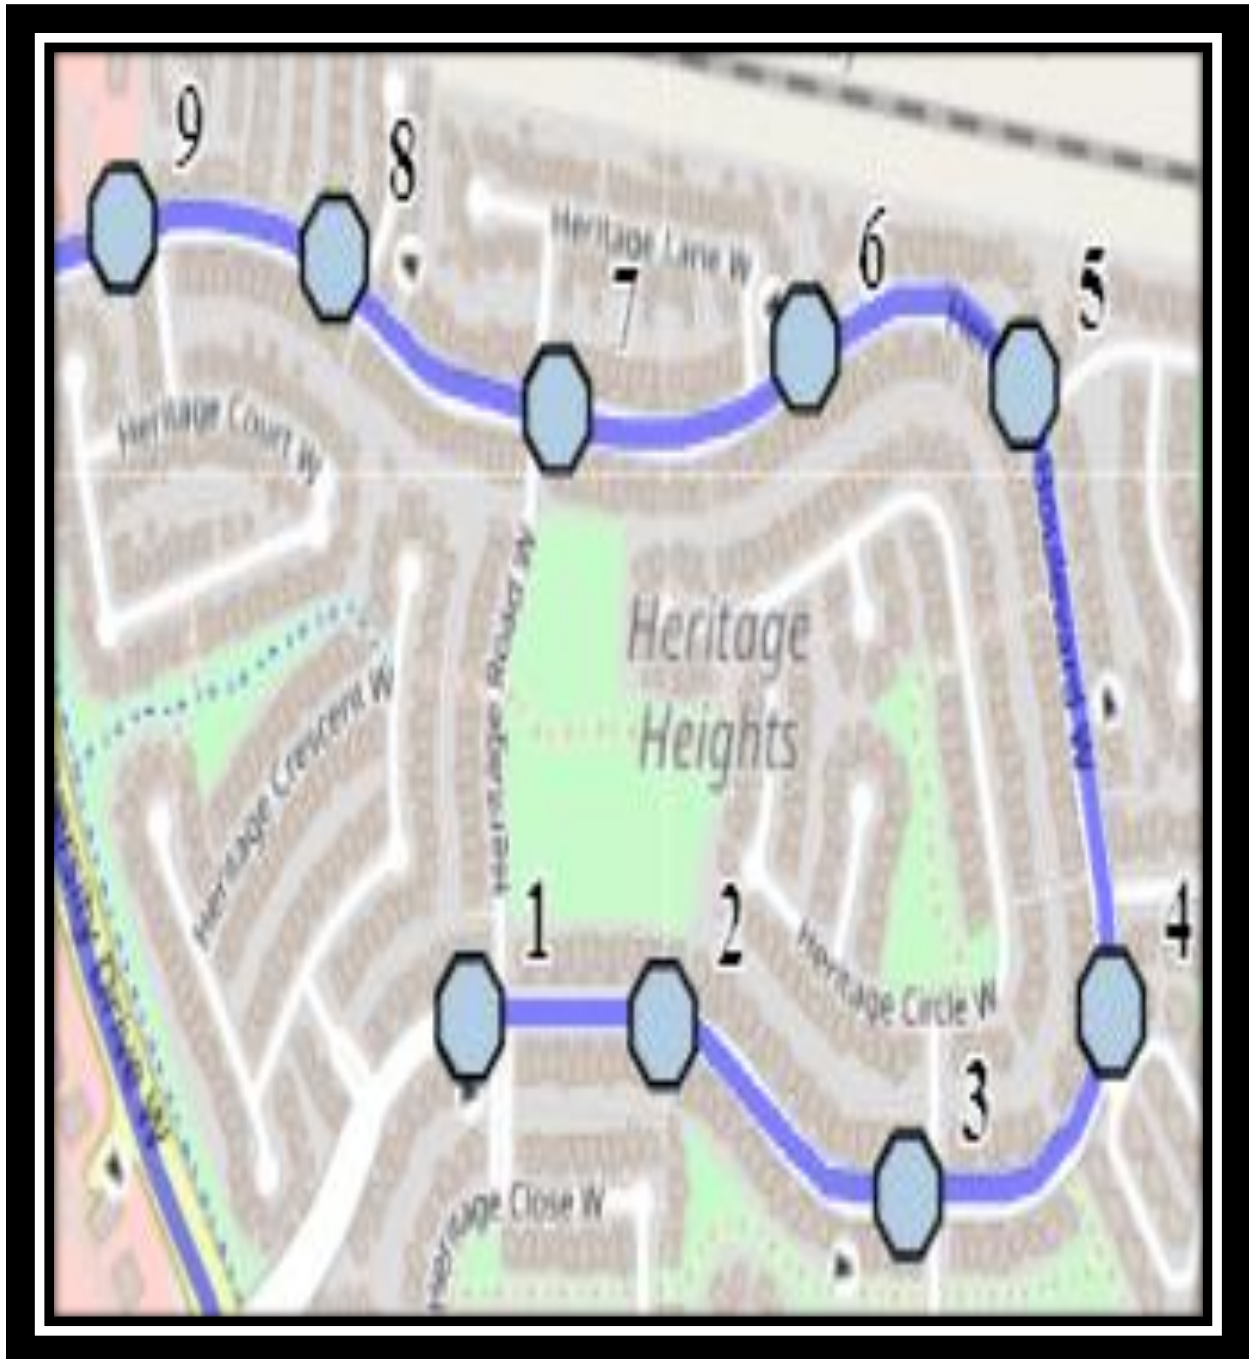

Chinook/CCHW W4

REVISED: October 14, 2021

EFFECTIVE: October 18, 2021

PM Route same direction as AM

Chinook High – 259 Britannia Blvd West – (403) 320-7565

Catholic Central West – 251 Britannia Blvd West – (403) 327-4596

Please arrive 5 minutes before scheduled pick up and drop off times. Times shown may vary due to weather & traffic conditions.

Bus routes and maps are subject to change. For the most up-to-date version, visit www.southland.ca/lethbridge.

Chinook/CCHW W4

REVISED: October 14, 2021

EFFECTIVE: October 18, 2021

- #1 - 7:53 AM - Heritage Blvd W Eastbound - LPT Stop #13012
- #2 - 7:54 AM - Heritage Blvd W Eastbound - LPT Stop #13013
- #3 - 7:55 AM - Heritage Blvd W Eastbound - LPT Stop #13014
- #4 - 7:57 AM - Heritage Blvd W Northbound - LPT Stop #13015
- #5 - 7:58 AM - Heritage Blvd W Northbound - LPT Stop #13016
- #6 - 8:00 AM - Heritage Blvd W Westbound - LPT Stop #13017
- #7 - 8:01 AM - Heritage Blvd W Westbound - LPT Stop #13018
- #8 - 8:02 AM - Heritage Blvd W Westbound - LPT Stop #13019
- #9 - 8:03 AM - Heritage Blvd W Westbound - School Bus Stop Sign
- #10 - 8:10 AM - Catholic Central High School West Campus
- #11 - 8:10 AM - Chinook High School

	Friday
#1 - 2:59 PM - Chinook High School	12:27 PM
#2 - 3:17 PM - Catholic Central High School West Campus	12:27 PM
#3 - 3:24 PM - Heritage Blvd W Eastbound - LPT Stop #13012	12:29 PM
#4 - 3:26 PM - Heritage Blvd W Eastbound - LPT Stop #13013	12:31 PM
#5 - 3:27 PM - Heritage Blvd W Eastbound - LPT Stop #13014	12:32 PM
#6 - 3:28 PM - Heritage Blvd W Northbound - LPT Stop #13015	12:33 PM
#7 - 3:30 PM - Heritage Blvd W Northbound - LPT Stop #13016	12:35 PM
#8 - 3:31 PM - Heritage Blvd W Westbound - LPT Stop #13017	12:36 PM
#9 - 3:33 PM - Heritage Blvd W Westbound - LPT Stop #13018	12:38 PM
#10 - 3:34 PM - Heritage Blvd W Westbound - LPT Stop #13019	12:39 PM
#11 - 3:35 PM - Heritage Blvd W Westbound - School Bus Stop Sign	12:40 PM