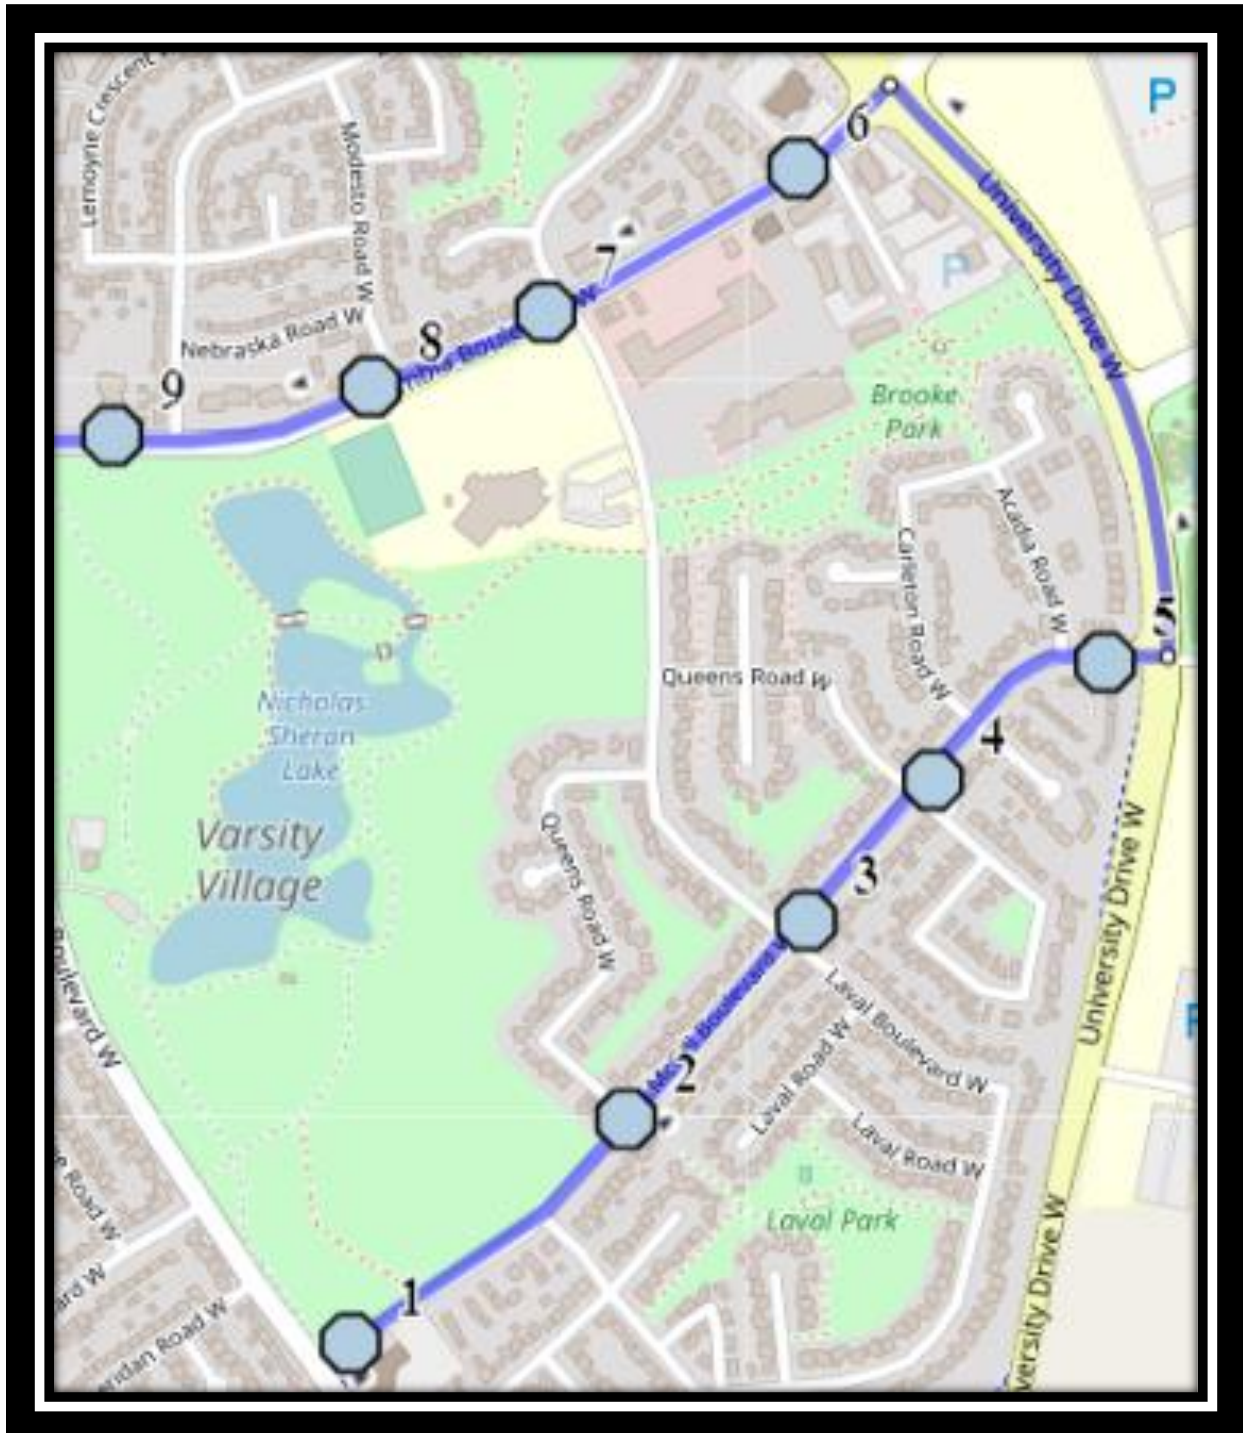

Chinook/CCHW W7

REVISED: October 14, 2021

EFFECTIVE: October 20, 2021

PM Route same direction as AM

Chinook High – 259 Britannia Blvd West – (403) 320-7565

Catholic Central West – 251 Britannia Blvd West – (403) 327-4596

Please arrive 5 minutes before scheduled pick up and drop off times. Times shown may vary due to weather & traffic conditions.

Bus routes and maps are subject to change. For the most up-to-date version, visit www.southland.ca/lethbridge.

Chinook/CCHW W7

REVISED: October 14, 2021

EFFECTIVE: October 20, 2021

#1 - 7:51 AM - McGill Blvd West Eastbound - LPT Stop #13083

#2 - 7:53 AM - McGill Blvd W Eastbound - LPT Stop #13085

#3 - 7:55 AM - McGill Blvd W Eastbound - LPT Stop #13086

#4 - 7:56 AM - McGill Blvd W Eastbound - LPT Stop #13087

#5 - 7:58 AM - McGill Blvd W Eastbound - LPT Stop #13088

#6 - 8:00 AM - Columbia Blvd W Westbound - LPT Stop #13046

#7 - 8:01 AM - Columbia Blvd W Westbound - LPT Stop #13047