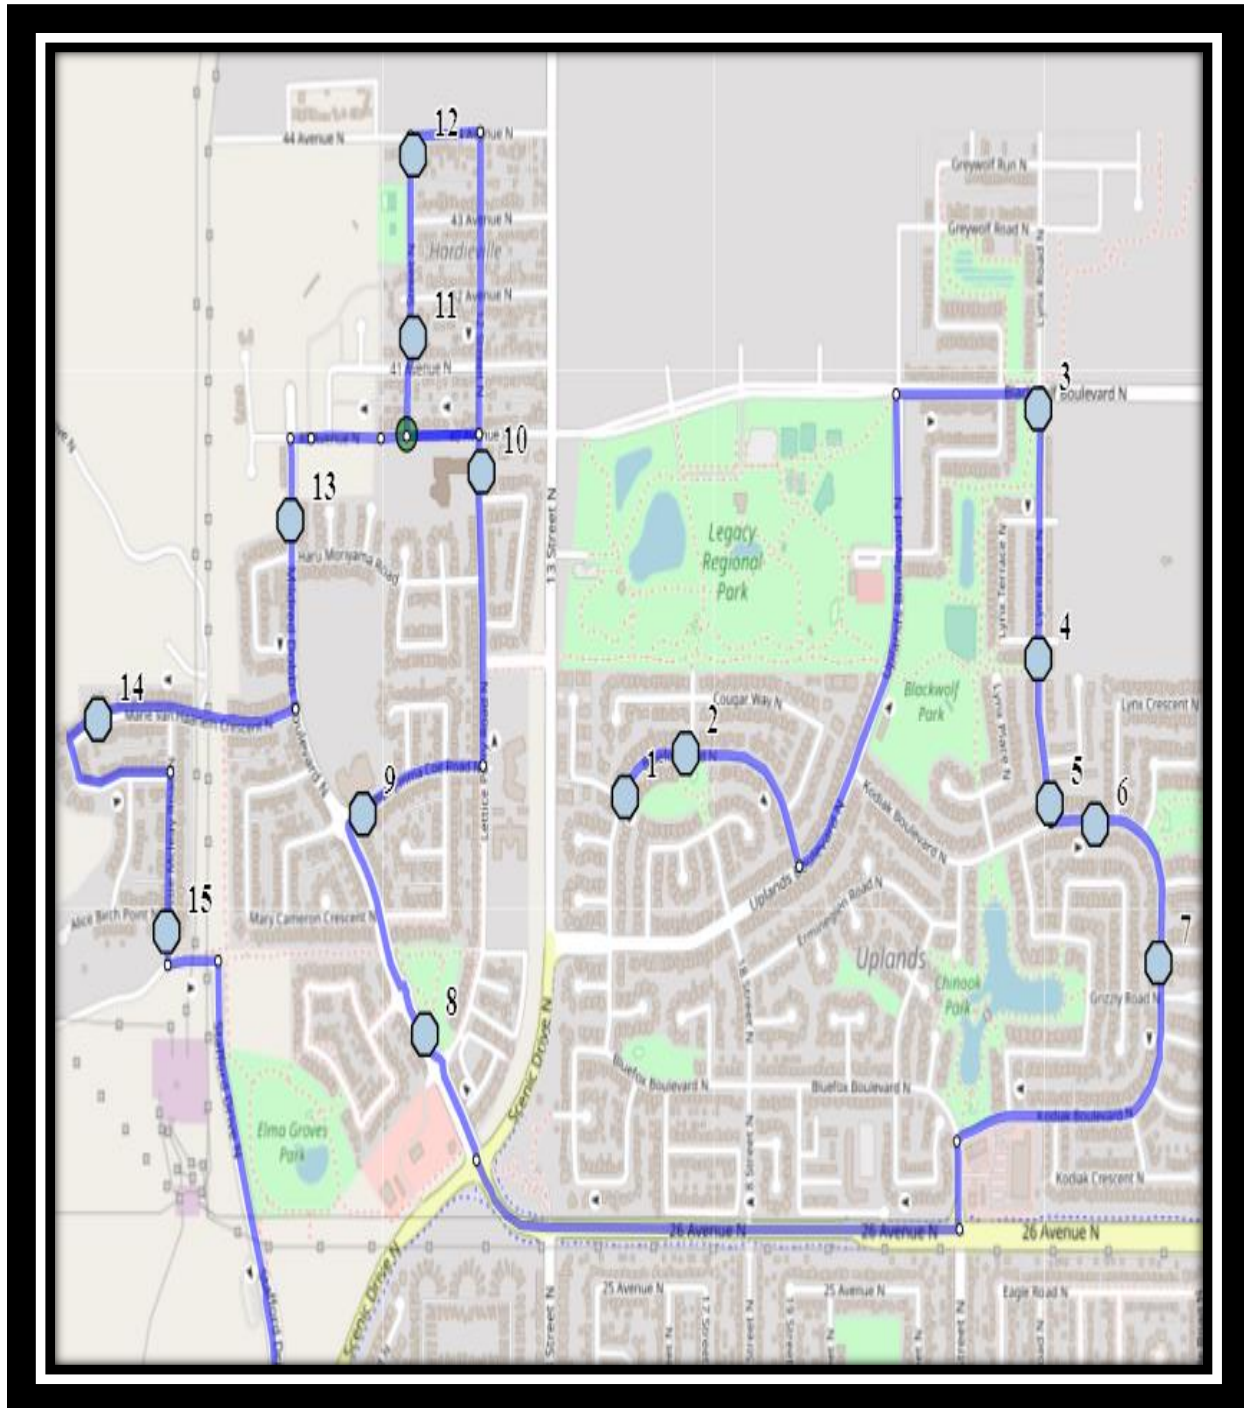

Davidson/Bawden N1

REVISED: September 28, 2021

EFFECTIVE: October 6, 2021

PM Route same direction as AM

Ecole Agnes Davidson – 2103 20 Street South – (403) 328-5153

Fleetwood Bawden – 1222 9 Ave. South – (403) 327-5818

Please arrive 5 minutes before scheduled pick up and drop off times. Times shown may vary due to weather & traffic conditions.
Bus routes and maps are subject to change. For the most up-to-date version, visit www.southland.ca/lethbridge.

Davidson/Bawden N1

REVISED: September 28, 2021

EFFECTIVE: October 6, 2021

- #1 - 7:43 AM - Cougar Road North Northbound - Alley
- #2 - 7:44 AM - Cougar Road North Eastbound - Park Entrance
- #3 - 7:47 AM - Lynx Road North Southbound - LPT Stop #11257
- #4 - 7:48 AM - Lynx Road North Southbound - Mailboxes
- #5 - 7:49 AM - Lynx Road North Southbound - LPT Stop #11259
- #6 - 7:50 AM - Kodiak Blvd North Eastbound - LPT Stop #11016
- #7 - 7:51 AM - Kodiak Blvd North Southbound - LPT Stop #11017
- #8 - 7:55 AM - Mildred Dobbs Blvd North Northbound - LPT Stop #11007
- #9 - 7:56 AM - Edith Emma Coe Road North Eastbound - Mailboxes
- #10 - 7:58 AM - Lettice Perry Road North Northbound - LPT Stop #11006
- #11 - 7:59 AM - 11 Street North Northbound - Mailboxes
- #12 - 8:00 AM - 11 Street North Northbound - Power Boxes
- #13 - 8:03 AM - Mildred Dobbs Blvd North Southbound - Park Entrance
- #14 - 8:05 AM - Marie Van Haarlem Crescent North Westbound - Cement Island
- #15 - 8:06 AM - Jessie Mcleay Road North Southbound - Mailboxes
- #16 - 8:15 AM - Fleetwood-Bawden
- #17 - 8:25 AM - Ecole Agnes Davidson