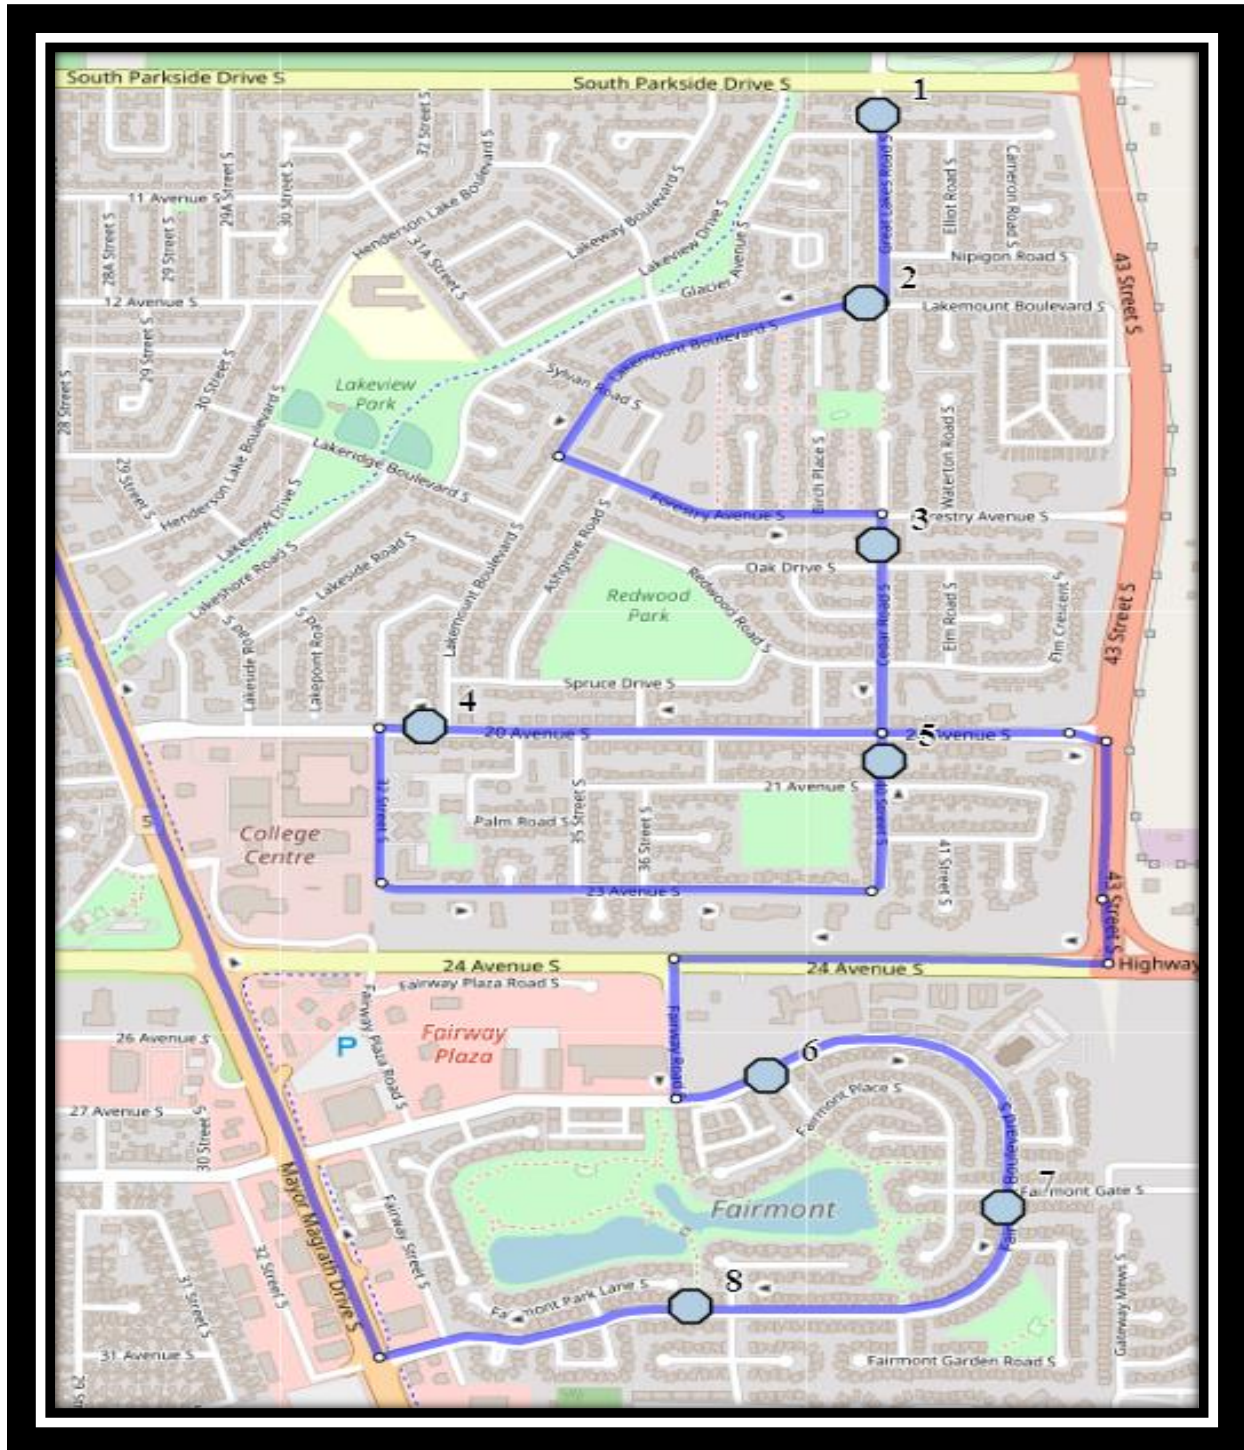

Davidson/Bawden S2

REVISED: October 13, 2021

EFFECTIVE: October 18, 2021

PM Route same direction as AM

Ecole Agnes Davidson – 2103 20 Street South – (403) 328-5153

Fleetwood Bawden – 1222 9 Ave. South – (403) 327-5818

Davidson/Bawden S2

REVISED: October 13, 2021

EFFECTIVE: October 18, 2021

#1 - 7:53 AM - Great Lakes Road South Southbound - LPT Stop #12076

#2 - 7:54 AM - Lakemount Blvd South Westbound - LPT Stop # 12077

#3 - 7:57 AM - Cedar Road South Southbound - LPT Stop #12085

#4 - 8:00 AM - 20 Ave South Westbound - LPT Stop #12093

#5 - 8:03 AM - 40 Street South Northbound - LPT Stop #12098

#6 - 8:07 AM - Fairmont Blvd South Eastbound - LPT Stop #12115

#7 - 8:09 AM - Fairmont Blvd South Southbound - LPT Stop #12116

#8 - 8:11 AM - Fairmont Blvd South Westbound - LPT Stop #12123

#9 - 8:15 AM - Fleetwood-Bawden

#10 - 8:22 AM - Ecole Agnes Davidson

	Friday
#1 - 3:39 PM - Ecole Agnes Davidson	11:52 AM
#2 - 3:45 PM - Fleetwood-Bawden	11:58 AM
#3 - 3:59 PM - Great Lakes Road South Southbound - LPT Stop #12076	12:03 PM
#4 - 4:00 PM - Lakemount Blvd South Westbound - LPT Stop # 12077	12:03 PM
#5 - 4:03 PM - Cedar Road South Southbound - LPT Stop #12085	12:05 PM
#6 - 4:05 PM - 20 Ave South Westbound - LPT Stop #12093	12:07 PM
#7 - 4:07 PM - 40 Street South Northbound - LPT Stop #12098	12:09 PM
#8 - 4:11 PM - Fairmont Blvd South Eastbound - LPT Stop #12115	12:12 PM
#9 - 4:13 PM - Fairmont Blvd South Southbound - LPT Stop #12116	12:13 PM
#10 - 4:15 PM - Fairmont Blvd South Westbound - LPT Stop #12123	12:14 PM