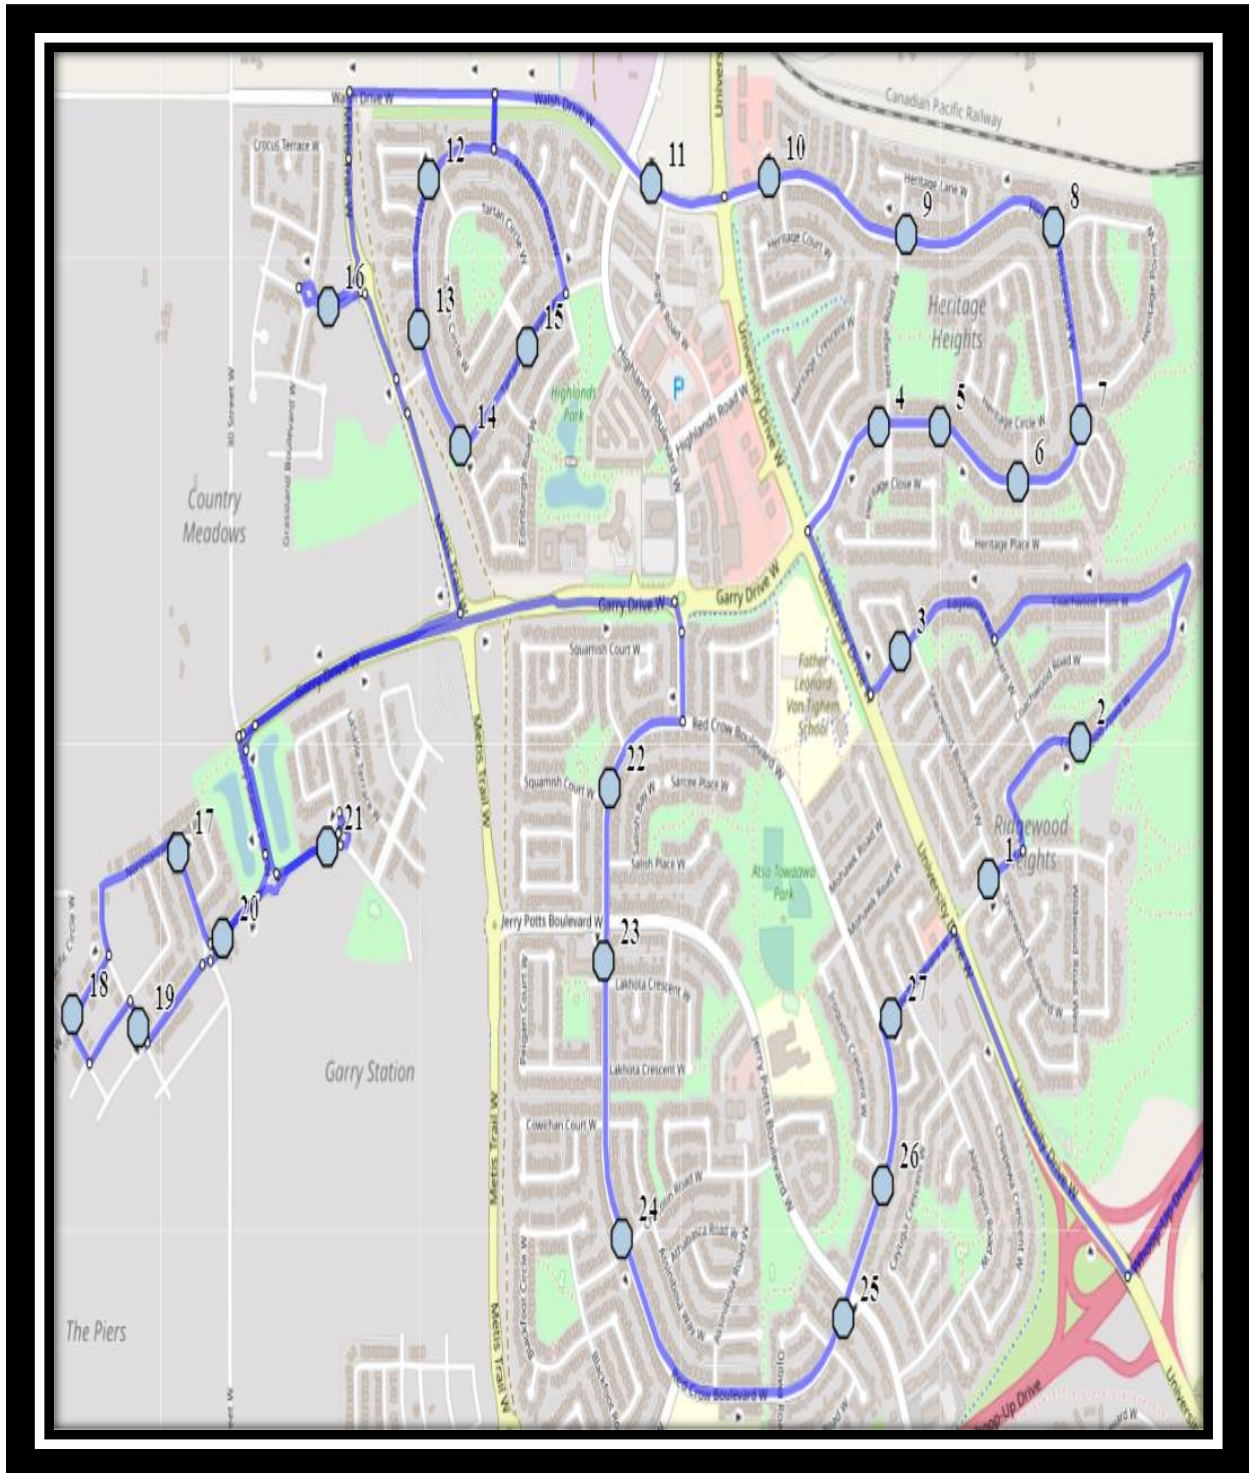

Davidson/Bawden W1

REVISED: September 27, 2021

EFFECTIVE: October 6, 2021

PM Route same direction as AM

Ecole Agnes Davidson – 2103 20 Street South – (403) 328-5153

Fleetwood Bawden – 1222 9 Ave. South – (403) 327-5818