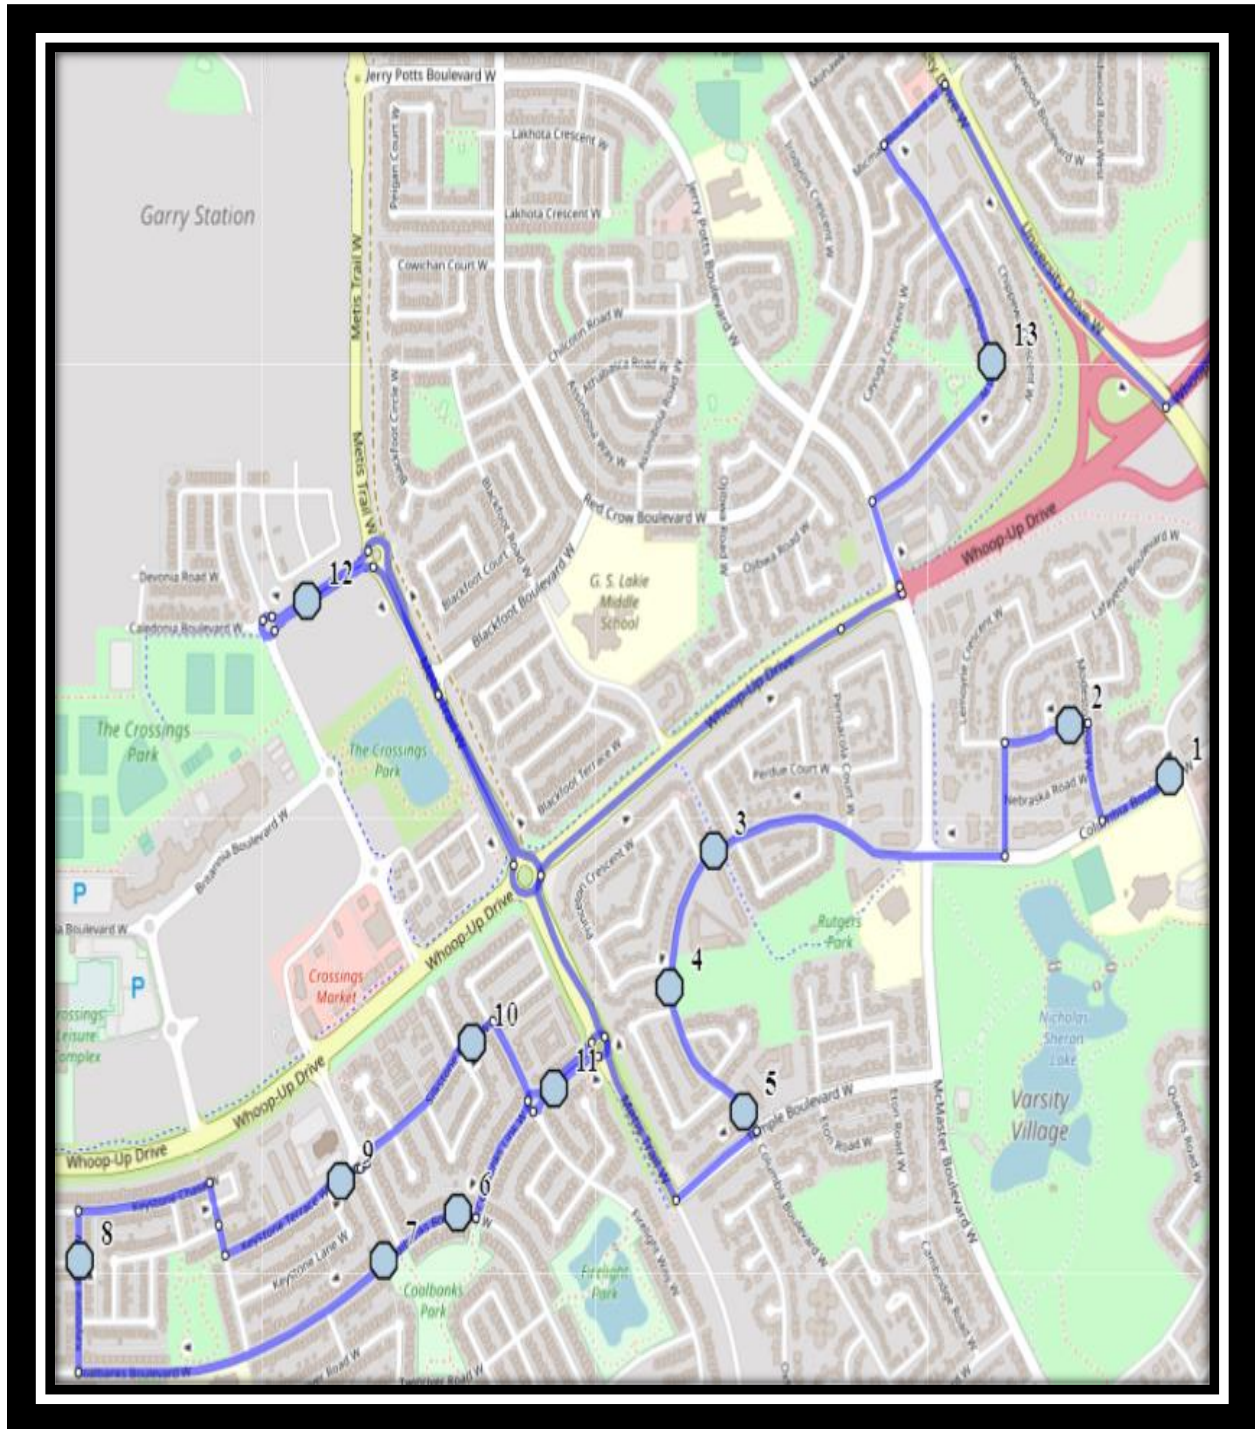

Davidson/Bawden W2

REVISED: September 28, 2021

EFFECTIVE: October 6, 2021

PM Route same direction as AM

Ecole Agnes Davidson – 2103 20 Street South – (403) 328-5153

Fleetwood Bawden – 1222 9 Ave. South – (403) 327-5818

Davidson/Bawden W2

REVISED: September 28, 2021

EFFECTIVE: October 6, 2021

#1 - 7:39 AM - Columbia Blvd W Westbound - LPT Stop #13047

#2 - 7:40 AM - Notre Dame Road West Westbound - Alley

#3 - 7:43 AM - Columbia Blvd West Southbound - LPT Stop #13064

#4 - 7:44 AM - Columbia Blvd West Southbound - LPT Stop #13065

#5 - 7:45 AM - Columbia Blvd W Southbound - LPT Stop #13066

#6 - 7:48 AM - Coalbanks Blvd West Westbound - Power Boxes

#7 - 7:48 AM - Coalbanks Blvd West Westbound - Mailboxes

Davidson/Bawden W2

REVISED: September 28, 2021

EFFECTIVE: October 6, 2021

	Friday
#1 - 3:39 PM - Ecole Agnes Davidson	11:52 AM
#2 - 3:45 PM - Fleetwood-Bawden	11:58 AM
#3 - 3:57 PM - Columbia Blvd W Westbound - LPT Stop #13047	12:10 PM
#4 - 3:58 PM - Notre Dame Road West Westbound - Alley	12:11 PM
#5 - 4:01 PM - Columbia Blvd West Southbound - LPT Stop #13064	12:14 PM
#6 - 4:02 PM - Columbia Blvd West Southbound - LPT Stop #13065	12:15 PM
#7 - 4:03 PM - Columbia Blvd W Southbound - LPT Stop #13066	12:16 PM
#8 - 4:05 PM - Coalbanks Blvd West Westbound - Power Boxes	12:18 PM
#9 - 4:06 PM - Coalbanks Blvd West Westbound - Mailboxes	12:19 PM
#10 - 4:08 PM - Keystone Road West Northbound - Walkway Entrance	12:21 PM
#11 - 4:10 PM - Keystone Terrace West Eastbound - LPT Stop #13309	12:23 PM
#12 - 4:11 PM - Silkstone Road West Eastbound - LPT Stop #13303	12:24 PM
#13 - 4:12 PM - Coalbanks Blvd West Eastbound - LPT Stop #13306	12:25 PM
#14 - 4:15 PM - Caledonia Blvd West Westbound	12:28 PM
#15 - 4:20 PM - Algonquin Road West Northbound - Walkway Entrance	12:33 PM