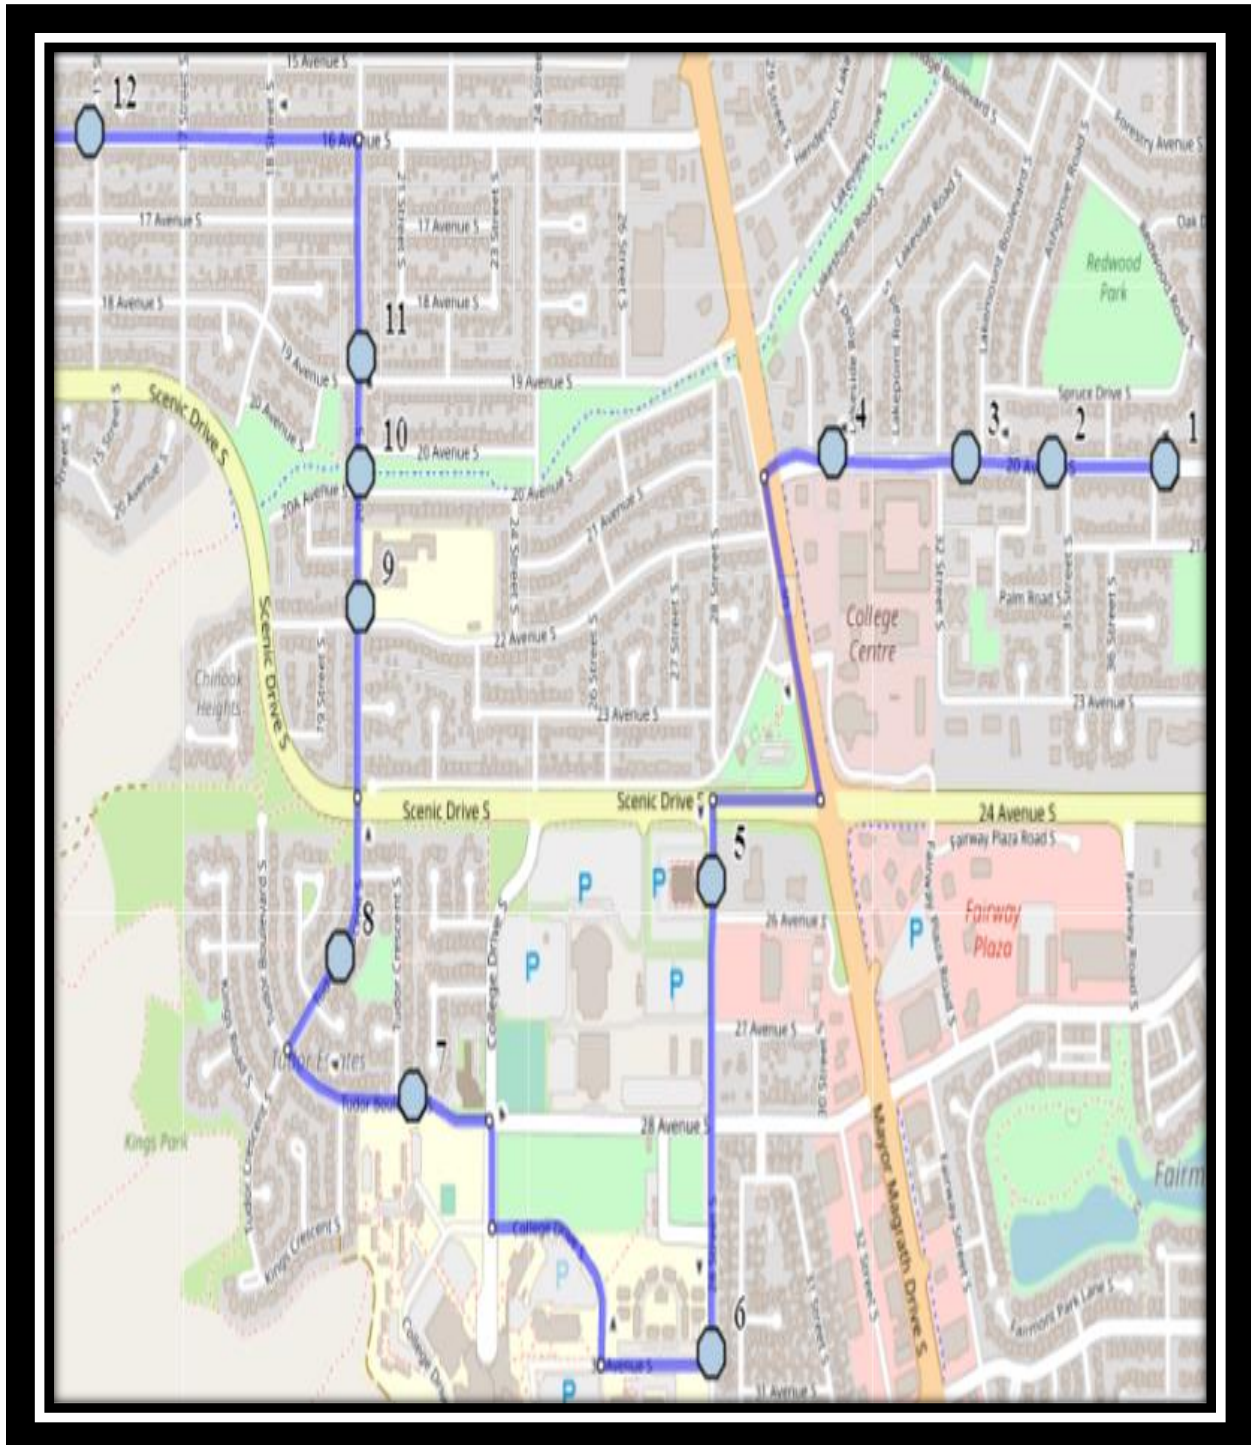

LCI S2

REVISED: October 14, 2021

EFFECTIVE: October 18, 2021

PM Route same direction as AM

Lethbridge Collegiate Institute – 1701 5 Ave South – (403) 328-9606

Please arrive 5 minutes before scheduled pick up and drop off times. Times shown may vary due to weather & traffic conditions.
Bus routes and maps are subject to change. For the most up-to-date version, visit www.southland.ca/lethbridge.