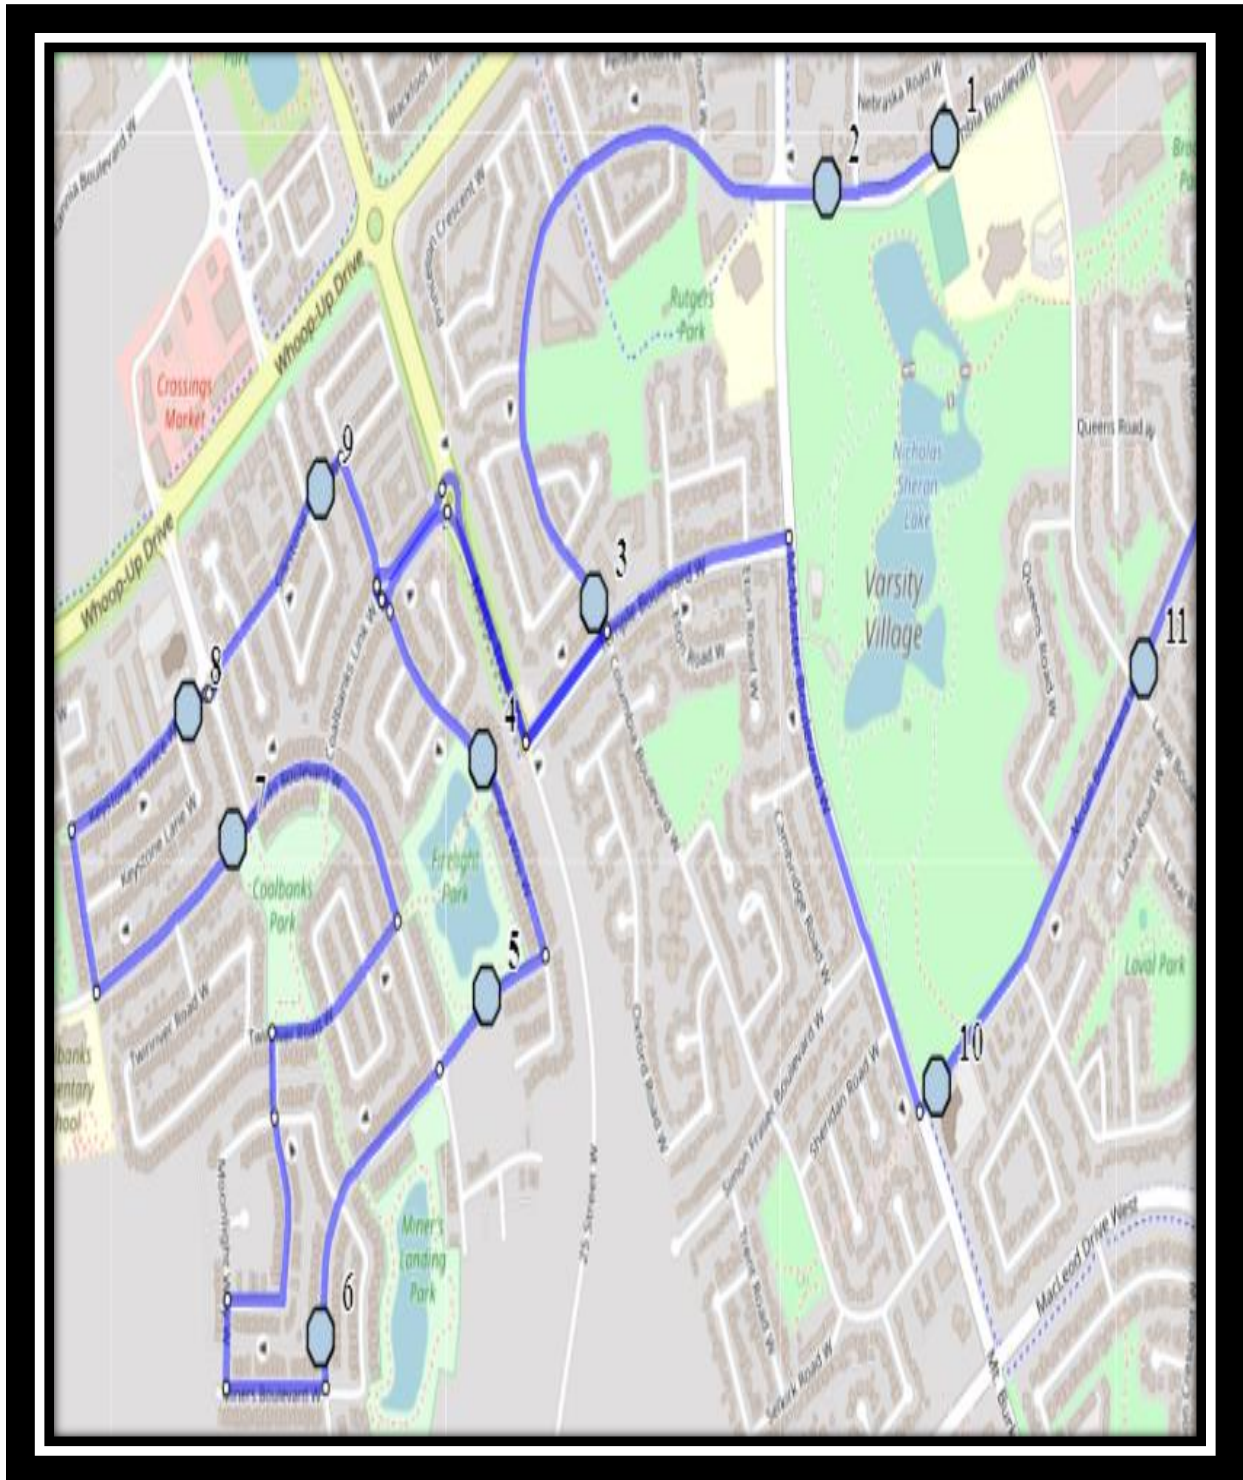

# LCI W3 French Immersion

REVISED: October 26, 2021

EFFECTIVE: November 3, 2021

**PM Route same direction as AM**

**Lethbridge Collegiate Institute – 1701 5 Ave South – (403) 328-9606**

Please arrive 5 minutes before scheduled pick up and drop off times. Times shown may vary due to weather & traffic conditions.  
Bus routes and maps are subject to change. For the most up-to-date version, visit [www.southland.ca/lethbridge](http://www.southland.ca/lethbridge).

# LCI W3 French Immersion

REVISED: October 26, 2021

EFFECTIVE: November 3, 2021

**#1 - 7:54 AM - Columbia Blvd W Westbound - LPT Stop #13048**

**#2 - 7:55 AM - Columbia Blvd W Westbound - LPT Stop #13049**

**#3 - 7:56 AM - Columbia Blvd W Southbound - LPT Stop #13066**

**#4 - 7:58 AM - Firelight Way West Southbound - Park Entrance**

**#5 - 7:59 AM - Firelight Way West Westbound - Park Entrance**

**#6 - 8:00 AM - Moonlight Blvd West Southbound - Alley**

Please arrive 5 minutes before scheduled pick up and drop off times. Times shown may vary due to weather & traffic conditions.

Bus routes and maps are subject to change. For the most up-to-date version, visit [www.southland.ca/lethbridge](http://www.southland.ca/lethbridge).