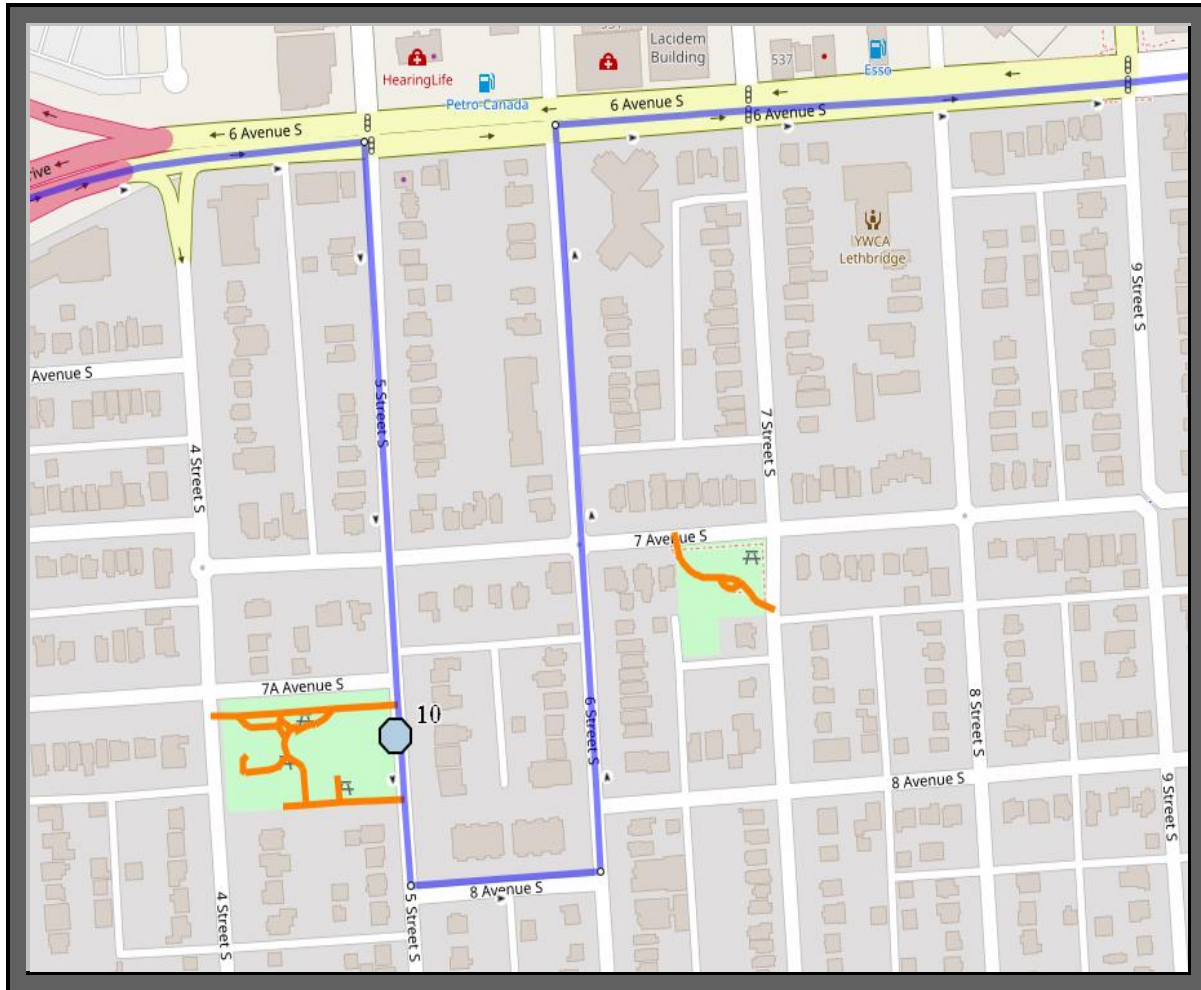

LCI W3 French Immersion

REVISED: October 26, 2021

EFFECTIVE: November 3, 2021

Lethbridge Collegiate Institute – 1701 5 Ave South – (403) 328-9606

Please arrive 5 minutes before scheduled pick up and drop off times. Times shown may vary due to weather & traffic conditions.

Bus routes and maps are subject to change. For the most up-to-date version, visit www.southland.ca/lethbridge.