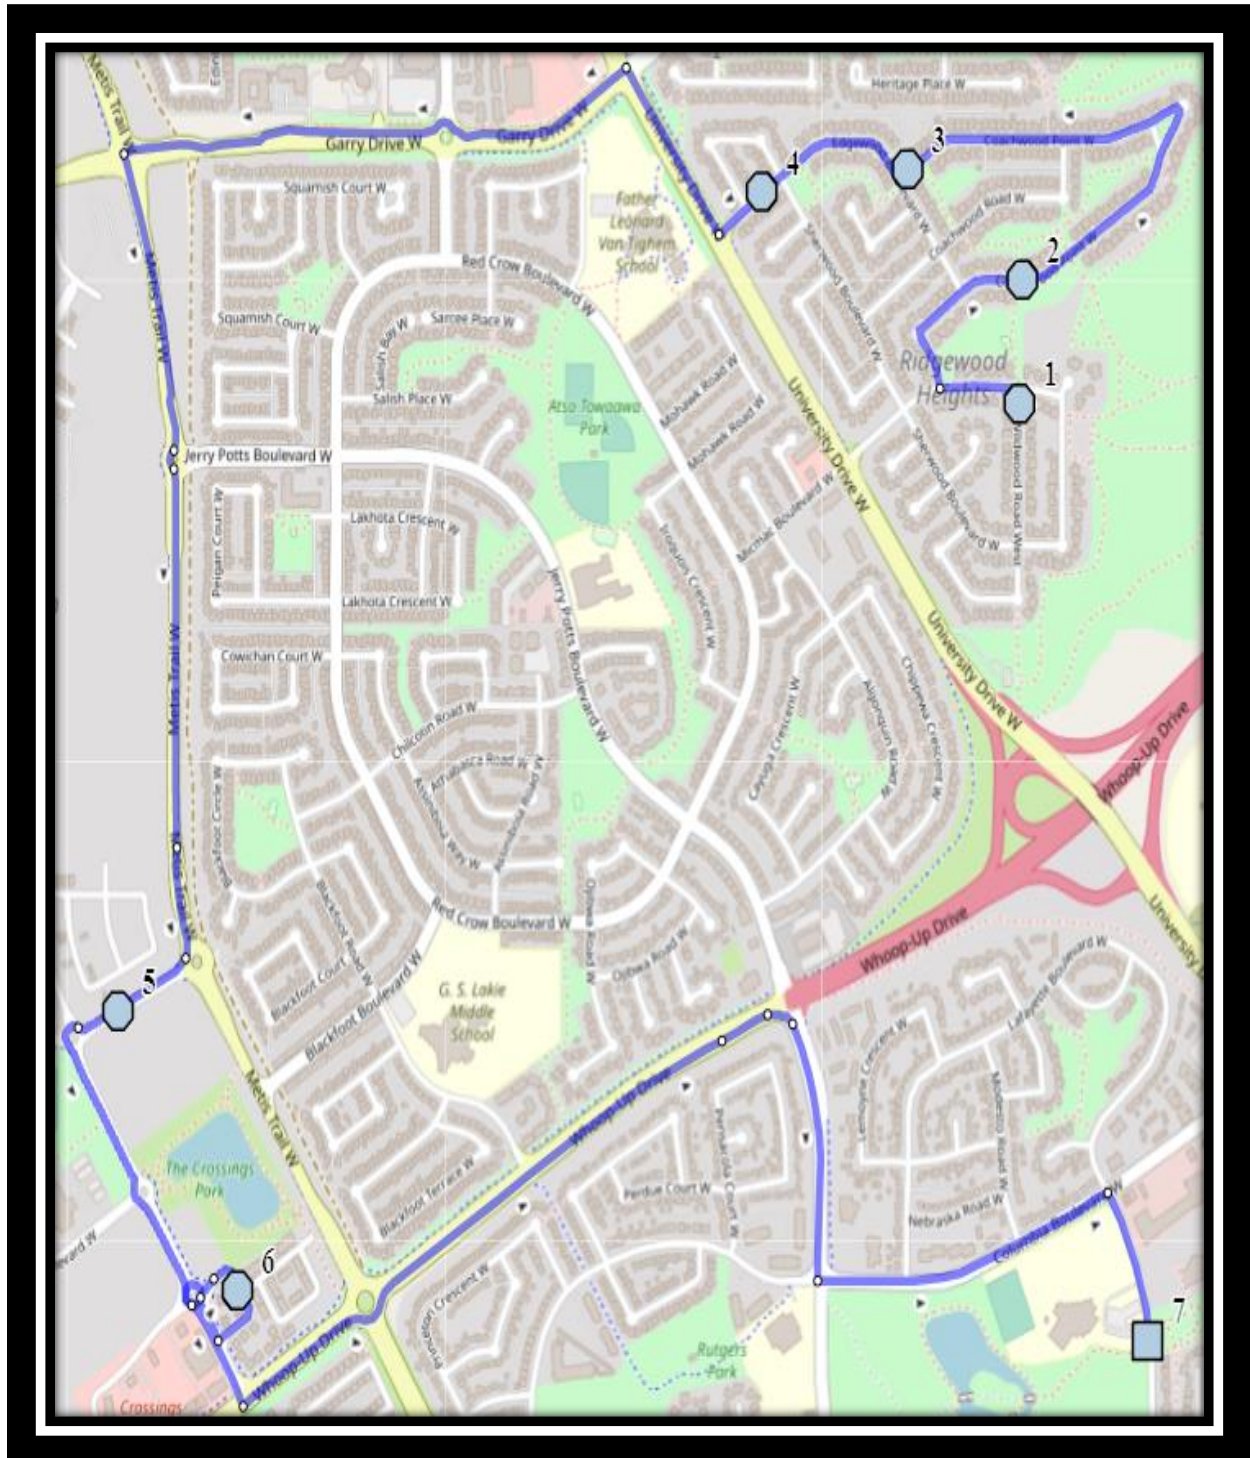

Nicholas Sheran W1

REVISED: October 26, 2021

EFFECTIVE: November 3, 2021

PM Route same direction as AM

Nicholas Sheran Community School – 380 Laval Blvd West – (403) 381-1244

Please arrive 5 minutes before scheduled pick up and drop off times. Times shown may vary due to weather & traffic conditions.

Bus routes and maps are subject to change. For the most up-to-date version, visit www.southland.ca/lethbridge.

Nicholas Sheran W1

REVISED: October 26, 2021

EFFECTIVE: November 3, 2021

#1 - 7:26 AM - Wildwood Road W Northbound - Corner before Ridgewood Blvd

#2 - 7:28 AM - Coachwood Point W Eastbound - Mailboxes

#3 - 7:30 AM - Coachwood Point W Westbound - Before Fire Hydrant

#4 - 7:31 AM - Edgewood Blvd W Westbound

#5 - 7:36 AM - Caledonia Blvd West Westbound

#6 - 7:39 AM - Aquitania Circle West - Parking Lot Entrance

#7 - 7:45 AM - Nicholas Sheran

	Friday
#1 - 3:07 PM - Nicholas Sheran	11:47 AM
#2 - 3:13 PM - Wildwood Road W Northbound - Corner before Ridgewood Blvd	11:53 AM
#3 - 3:16 PM - Coachwood Point W Eastbound - Mailboxes	11:56 AM
#4 - 3:18 PM - Coachwood Point W Westbound - Before Fire Hydrant	11:58 AM
#5 - 3:19 PM - Edgewood Blvd W Westbound	11:59 AM
#6 - 3:23 PM - Caledonia Blvd West Westbound	12:03 PM
#7 - 3:26 PM - Aquitania Circle West - Parking Lot Entrance	12:06 PM