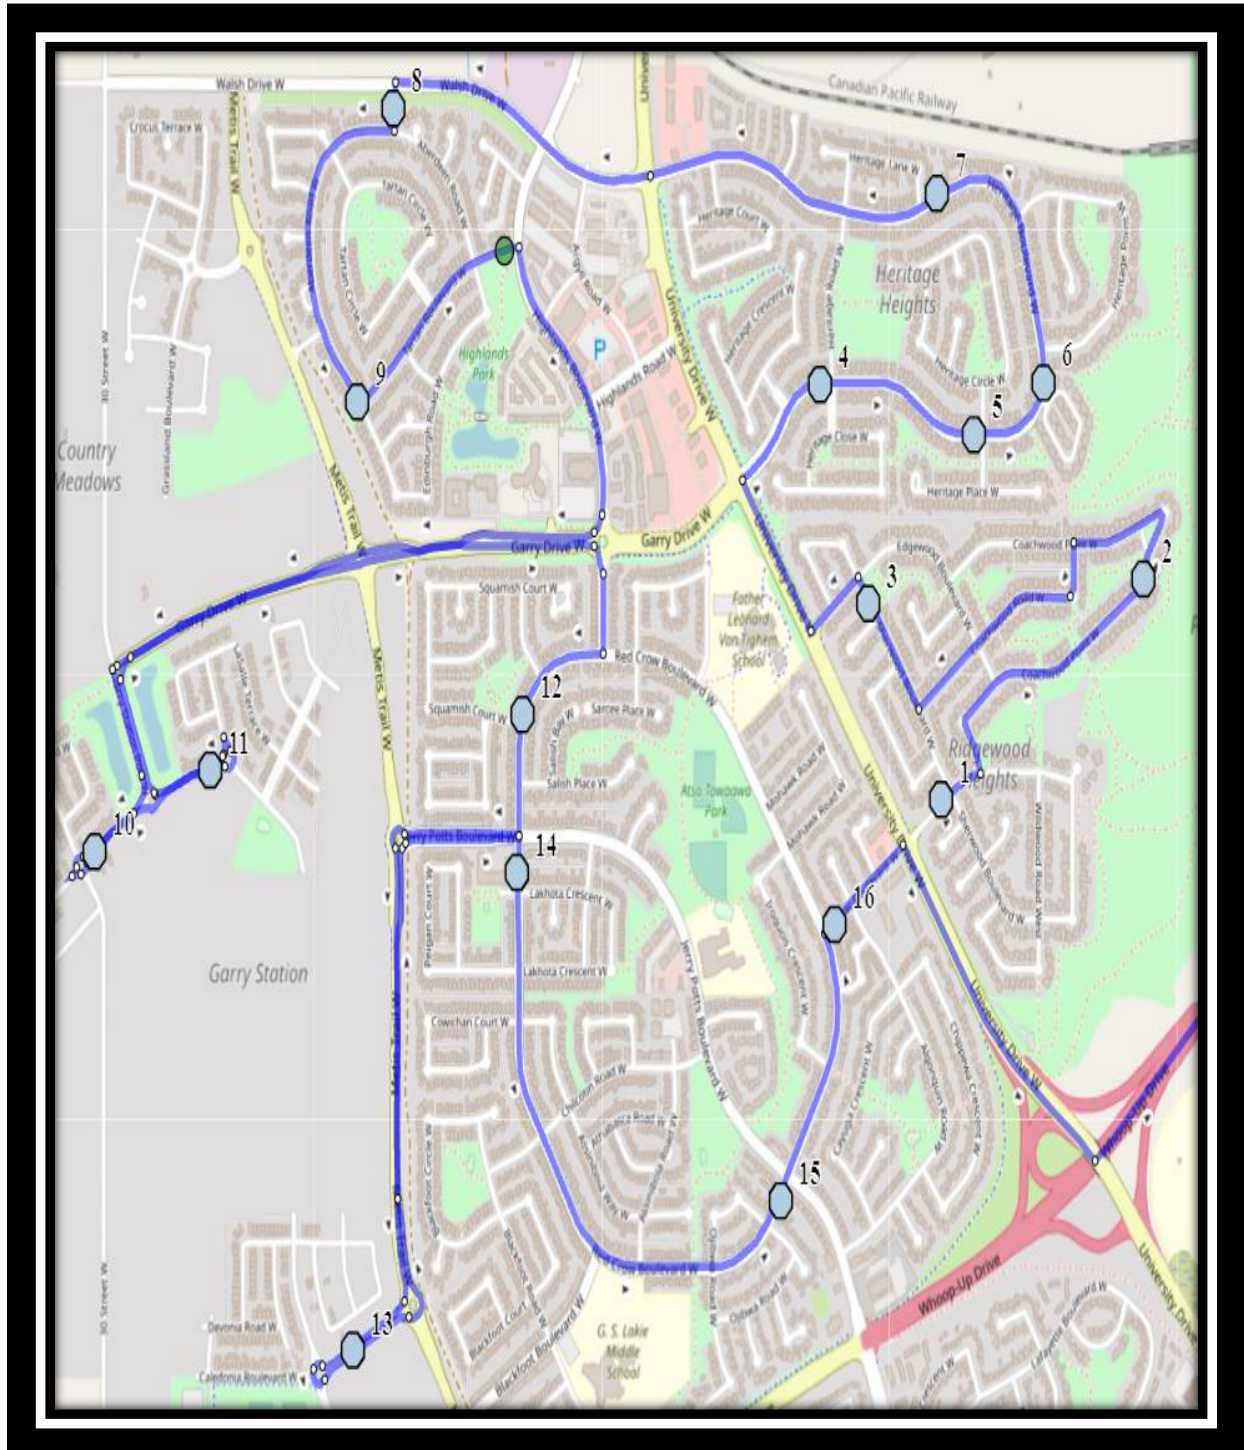

# Paterson W1

REVISED: October 5, 2021

EFFECTIVE: October 13, 2021

**PM Route same direction as AM**

# Paterson W1

REVISED: October 5, 2021

EFFECTIVE: October 13, 2021

- #1 - 7:01 AM - Ridgewood Blvd W Westbound - LPT Stop #13452
- #2 - 7:03 AM - Coachwood Point W Northbound - Eastern Walk Way
- #3 - 7:06 AM - Sherwood Blvd W Southbound - LPT Stop #13010
- #4 - 7:08 AM - Heritage Blvd W Eastbound - LPT Stop #13012
- #5 - 7:09 AM - Heritage Blvd W Eastbound - LPT Stop #13014
- #6 - 7:10 AM - Heritage Blvd W Northbound - LPT Stop #13015
- #7 - 7:11 AM - Heritage Blvd W Westbound - LPT Stop #13017
- #8 - 7:14 AM - Aberdeen Gate West Southbound - LPT Stop #13400
- #9 - 7:15 AM - Aberdeen Road W Southbound - LPT Stop #13403 (NW)
- #10 - 7:20 AM - Aquitania Blvd W Eastbound - LPT Stop #13525
- #11 - 7:22 AM - Aquitania Blvd W Eastbound - LPT Stop #13526
- #12 - 7:26 AM - Red Crow Blvd W Southbound - Green Power Box before Squamish Court
- #13 - 7:29 AM - Caledonia Blvd West Westbound
- #14 - 7:32 AM - Red Crow Blvd W Southbound - LPT Stop #13034
- #15 - 7:34 AM - Red Crow Blvd Northbound - LPT Stop #13039
- #16 - 7:35 AM - Micmac Blvd West Eastbound
- #17 - 7:45 AM - Gilbert Paterson Middle