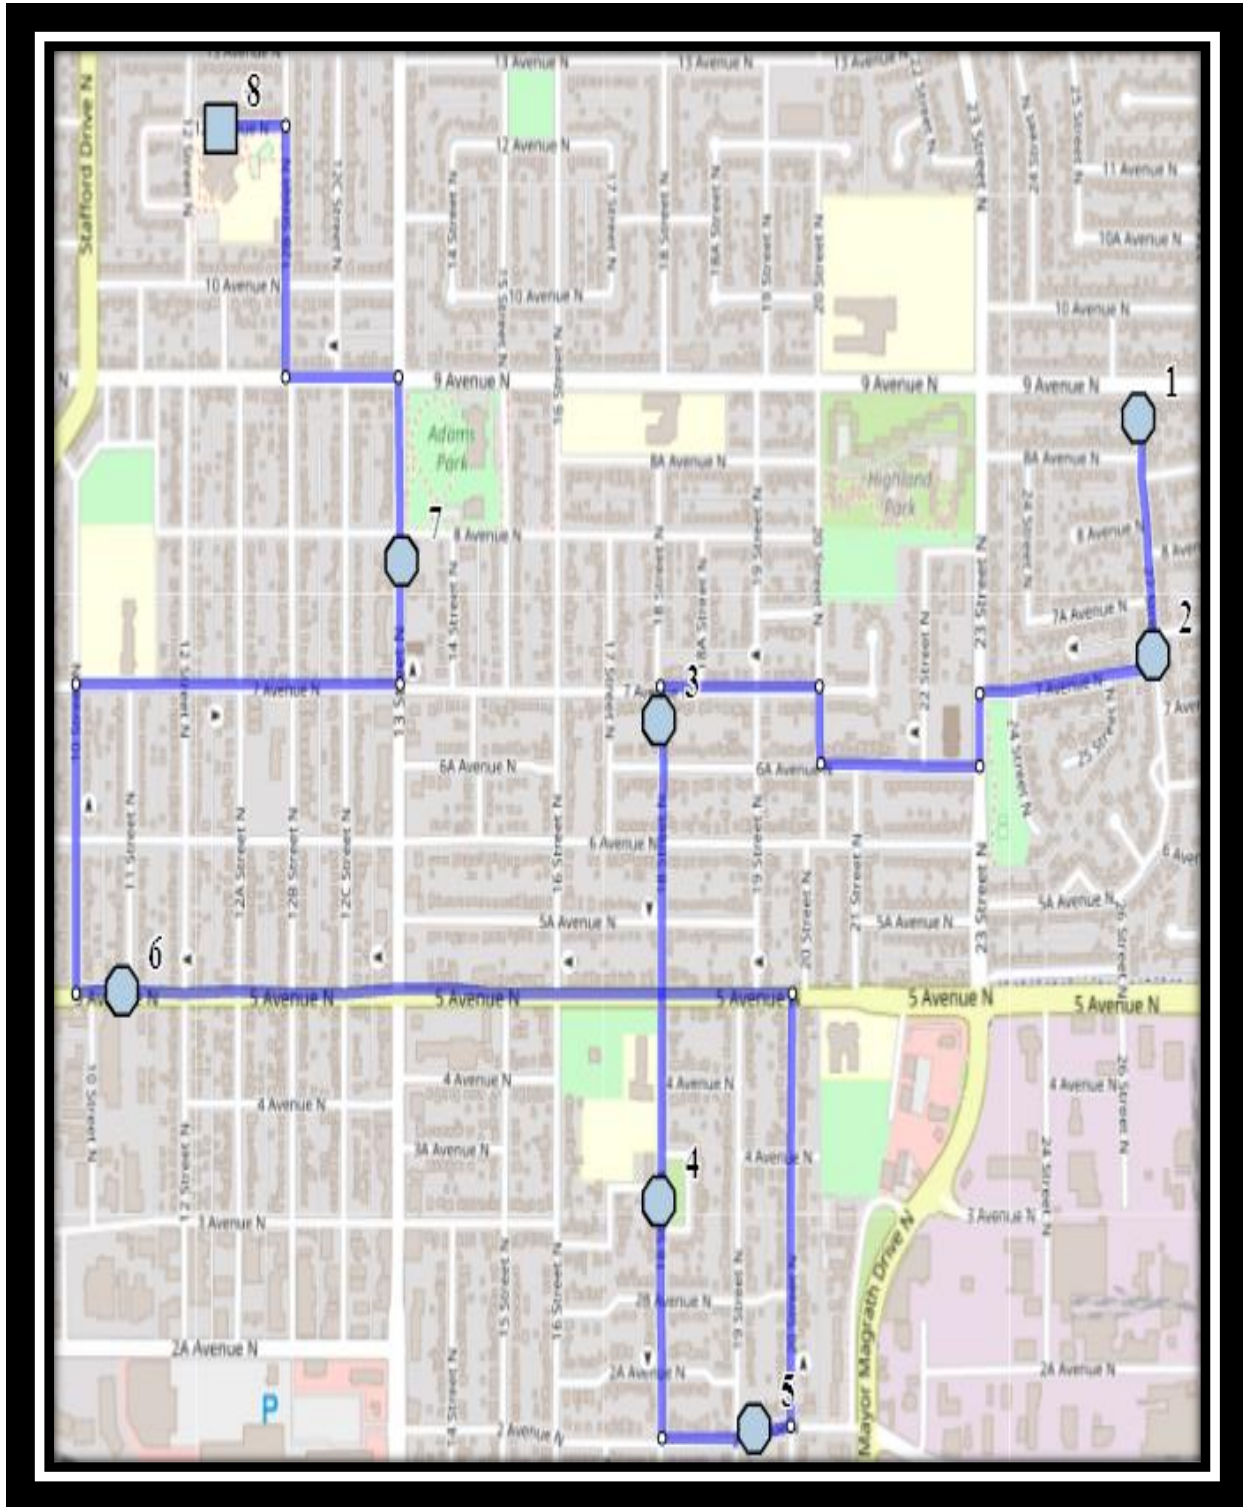

St. Paul N2

REVISED: October 14, 2021

EFFECTIVE: October 20, 2021

PM Route same direction as AM

St Paul – 1212 12th Avenue South – (403) 328-0611

Please arrive 5 minutes before scheduled pick up and drop off times. Times shown may vary due to weather & traffic conditions. Bus routes and maps are subject to change. For the most up-to-date version, visit www.southland.ca/lethbridge.

St. Paul N2

REVISED: October 14, 2021

EFFECTIVE: October 20, 2021

#1 - 7:48 AM - 27 Street North Southbound - LPT Stop #11169

#2 - 7:49 AM - 27 Street North Southbound - LPT Stop #11172

#3 - 7:53 AM - 18 Street North Southbound - Alley

#4 - 7:55 AM - 18 Street North Southbound - LPT Stop #11183

#5 - 7:56 AM - 2 Ave North Westbound

#6 - 8:00 AM - 5 Ave North Westbound after 11 St North

#7 - 8:02 AM - 13 St North Northbound - Boys & Girls Club Sign

#8 - 8:05 AM - St. Paul School

	Friday
#1 - 3:13 PM - St. Paul School	1:01 PM
#2 - 3:19 PM - 27 Street North Southbound - LPT Stop #11169	1:07 PM
#3 - 3:20 PM - 27 Street North Southbound - LPT Stop #11172	1:08 PM
#4 - 3:23 PM - 18 Street North Southbound - Alley	1:11 PM
#5 - 3:25 PM - 18 Street North Southbound - LPT Stop #11183	1:13 PM
#6 - 3:27 PM - 2 Ave North Westbound	1:15 PM
#7 - 3:31 PM - 5 Ave North Westbound after 11 St North	1:19 PM
#8 - 3:33 PM - 13 St North Northbound - Boys & Girls Club Sign	1:21 PM