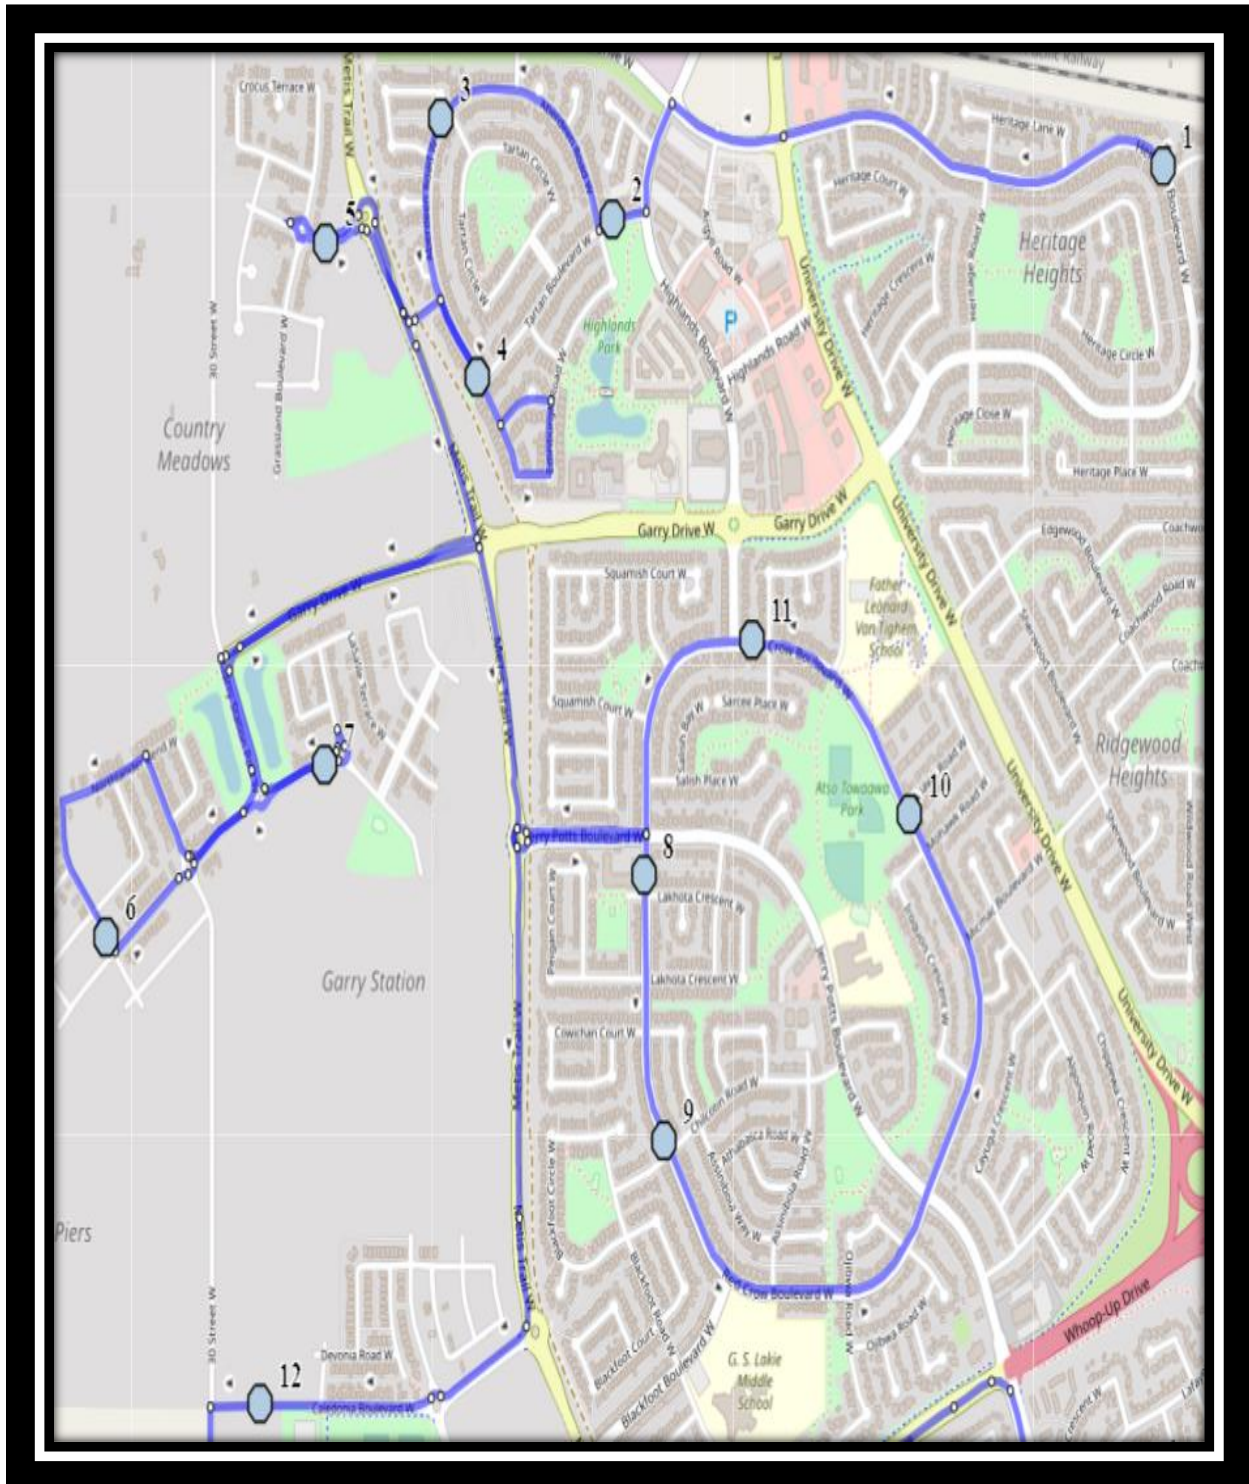

St. Pats/St. Martha W3

REVISED: September 30, 2021

EFFECTIVE: October 06, 2021

PM Route same direction as AM

The Children of St. Martha – 206 McMaster Blvd West – (403) 381-8111

St. Patrick Fine Arts – 80 Rivergreen Road West – (403) 327-4386

Please arrive 5 minutes before scheduled pick up and drop off times. Times shown may vary due to weather & traffic conditions.

Bus routes and maps are subject to change. For the most up-to-date version, visit www.southland.ca/lethbridge.