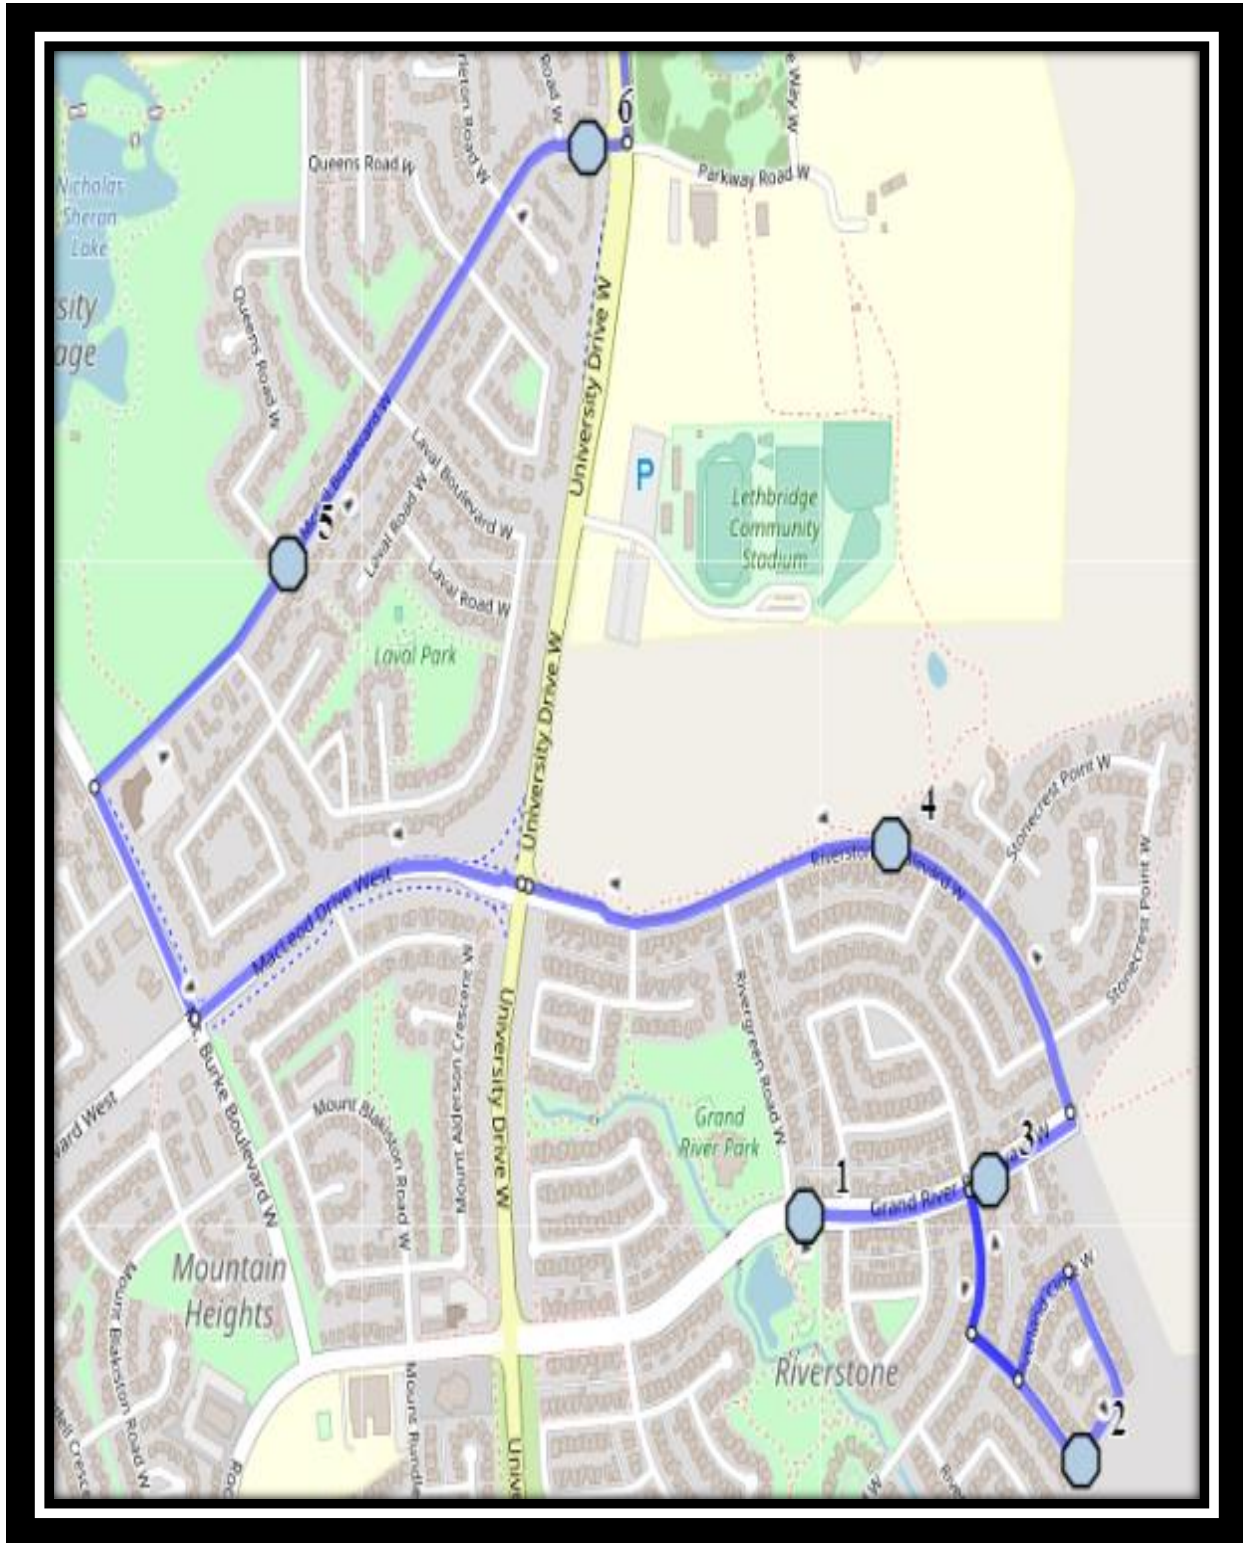

Van Tighem W4

REVISED: October 15, 2021

EFFECTIVE: October 18, 2021

AM Route

Father Leonard Van Tighem – 25 Stoney Crescent West – (403) 381-0953

Please arrive 5 minutes before scheduled pick up and drop off times. Times shown may vary due to weather & traffic conditions.

Van Tighem W4

REVISED: October 15, 2021

EFFECTIVE: October 18, 2021

#1 - 8:01 AM - Grand River Blvd West Eastbound - LPT Stop #13512

#2 - 8:04 AM - Riverland Close West Northbound - Walkway

#3 - 8:06 AM - Grand River Blvd West Eastbound - LPT Stop #13513

1:22 PM

#5 - 3:41 PM - Grand River Blvd West Eastbound - LPT Stop #13512

1:26 PM

#6 - 3:44 PM - Riverland Close West Northbound - Walkway

1:29 PM

#7 - 3:46 PM - Grand River Blvd West Eastbound - LPT Stop #13513

1:31 PM

#8 - 3:48 PM - Riverstone Blvd West Westbound - LPT Stop #13515

1:33 PM

Father Leonard Van Tighem – 25 Stoney Crescent West – (403) 381-0953

Please arrive 5 minutes before scheduled pick up and drop off times. Times shown may vary due to weather & traffic conditions.