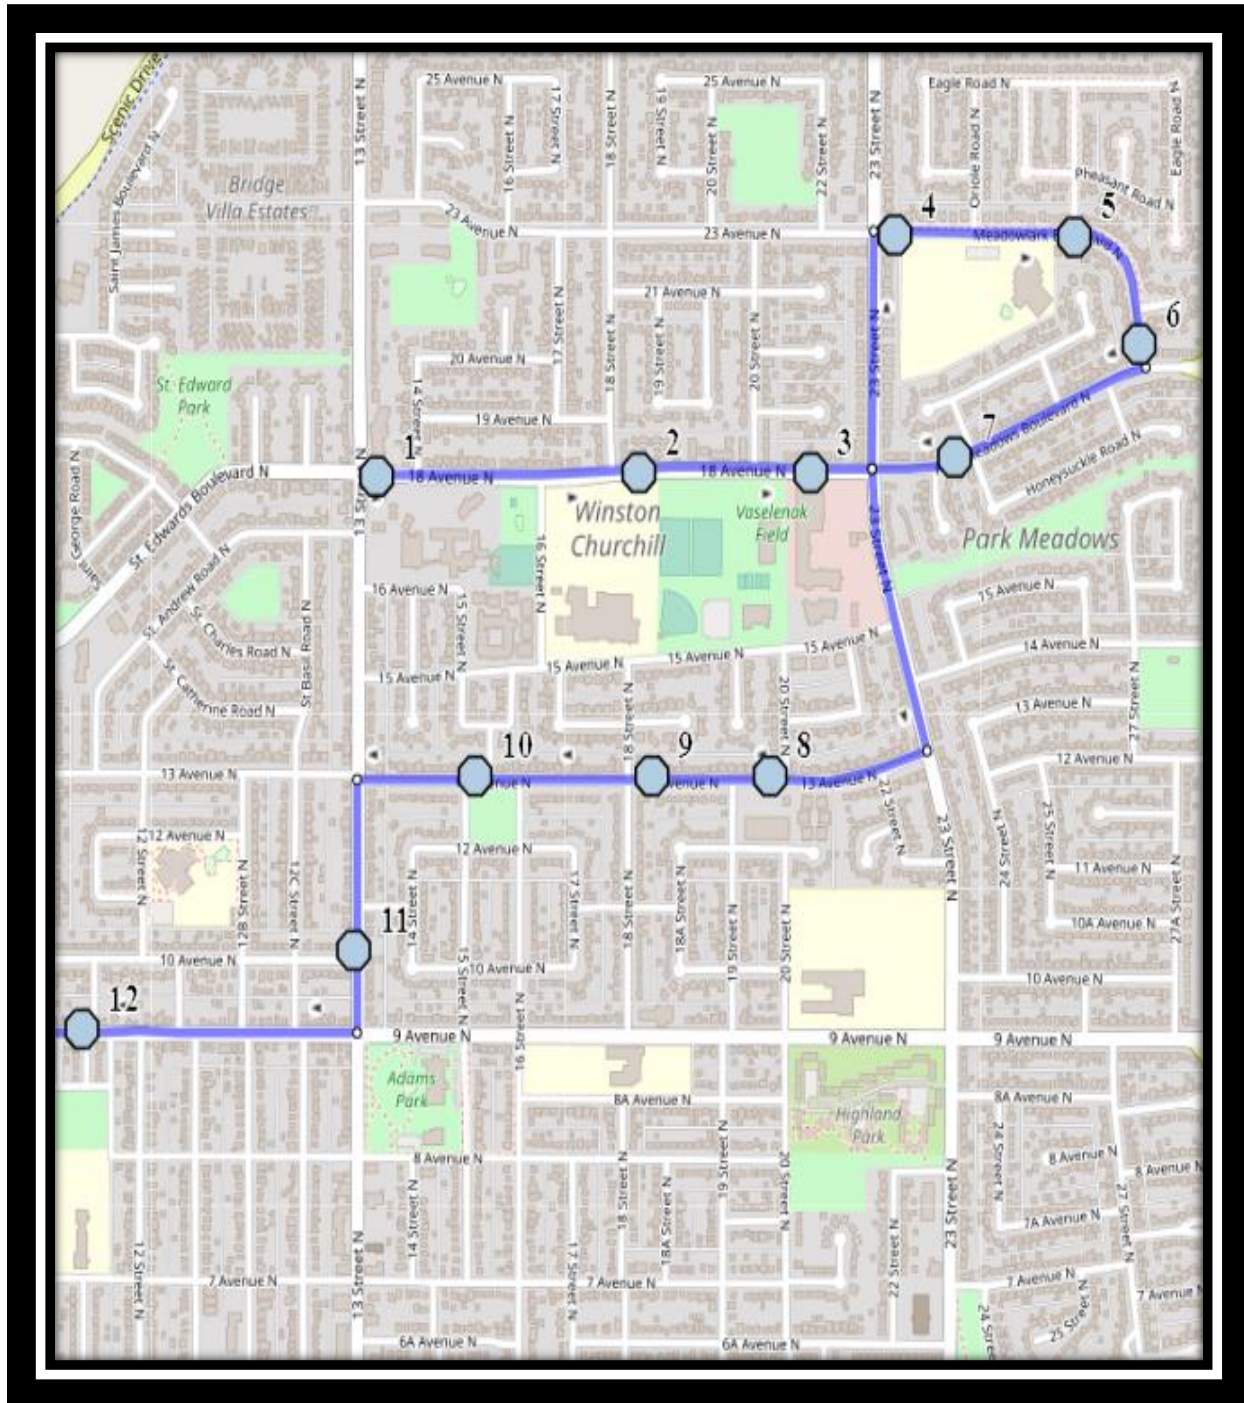

CFM N1

REVISED: October 12, 2021

EFFECTIVE: October 18, 2021

PM Route runs in same direction as AM

Catholic Central High East – 405 18 Street South – (403) 327-4596

St. Francis Middle School – 333 18 Street South – (403) 327-3402

Ecole St. Mary’s – 422 20 Street South – (403) 327-3098

Please arrive 5 minutes before scheduled pick up and drop off times. Times shown may vary due to weather & traffic conditions.
Bus routes and maps are subject to change. For the most up-to-date version, visit www.southland.ca/lethbridge.

CFM N1

REVISED: October 12, 2021

EFFECTIVE: October 18, 2021

- #1 - 7:24 AM - 18 Ave North Eastbound - LPT Stop #11080
- #2 - 7:25 AM - 18 Ave North Eastbound - LPT Stop #11064
- #3 - 7:26 AM - 18 Ave North Eastbound - LPT Stop #11066
- #4 - 7:28 AM - Meadowlark Blvd North Eastbound - LPT Stop #11209
- #5 - 7:29 AM - Meadowlark Blvd North Eastbound - LPT Stop #11159
- #6 - 7:31 AM - Meadowlark Blvd North Southbound - LPT Stop #11252
- #7 - 7:32 AM - Park Meadows Blvd North Westbound - Lamp Post
- #8 - 7:34 AM - 13 Ave North Westbound - LPT Stop #11071
- #9 - 7:35 AM - 13 Ave North Westbound - LPT Stop #11223
- #10 - 7:36 AM - 13 Ave North Westbound - LPT Stop #11202
- #11 - 7:38 AM - 13 Street North Southbound - LPT Stop #11134
- #12 - 7:40 AM - 9 Ave North Westbound - LPT Stop #11098
- #13 - 7:50 AM - Catholic Central High School East Campus
- #14 - 7:50 AM - Ecole St. Marys
- #15 - 7:50 AM - St. Francis Junior High