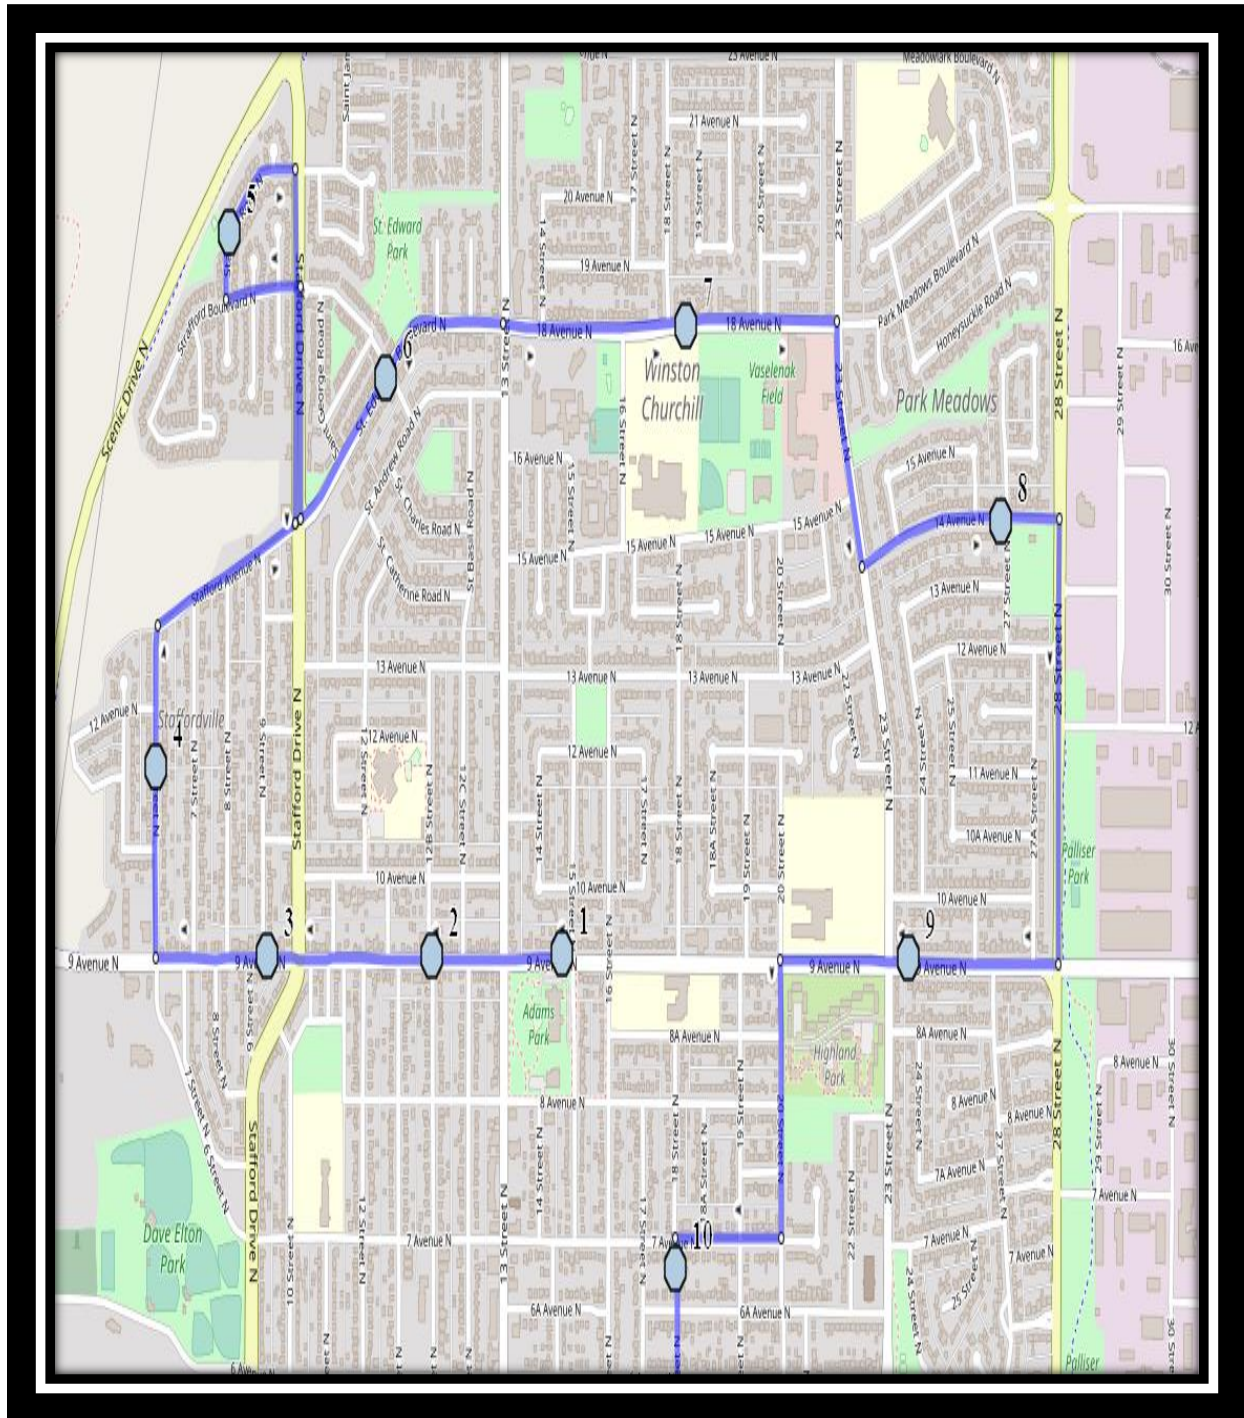

# Davidson/Bawden N2

REVISED: September 28, 2021

EFFECTIVE: October 6, 2021

**PM Route same direction as AM**

**Ecole Agnes Davidson – 2103 20 Street South – (403) 328-5153**

**Fleetwood Bawden – 1222 9 Ave. South – (403) 327-5818**

# Davidson/Bawden N2

REVISED: September 28, 2021

EFFECTIVE: October 6, 2021

- 
- #1 - 7:51 AM - 9 Ave North Westbound
  - #2 - 7:52 AM - 9 Ave North Westbound - Fire Hydrant
  - #3 - 7:53 AM - 9 Ave North Westbound - LPT Stop #11097
  - #4 - 7:54 AM - 6 Street North Northbound - LPT Stop #11091
  - #5 - 7:57 AM - Stafford Road North Southbound - Walkway Entrance
  - #6 - 7:59 AM - St. Edward Blvd N EB at LPT # 11083 before St. David Rd N
  - #7 - 8:01 AM - 18 Ave North Eastbound - LPT Stop #11064
  - #8 - 8:03 AM - 14 Ave North Eastbound - LPT Stop #11163
  - #9 - 8:05 AM - 9 Ave North Westbound - Alley
  - #10 - 8:08 AM - 18 Street North Southbound - Alley
  - #11 - 8:09 AM - 18 Street North Southbound - LPT Stop #11183
  - #12 - 8:11 AM - 2 Ave North Westbound
  - #13 - 8:12 AM - 2 Ave North Westbound - LPT Stop #11189
  - #14 - 8:15 AM - Fleetwood-Bawden
  - #15 - 8:20 AM - Ecole Agnes Davidson