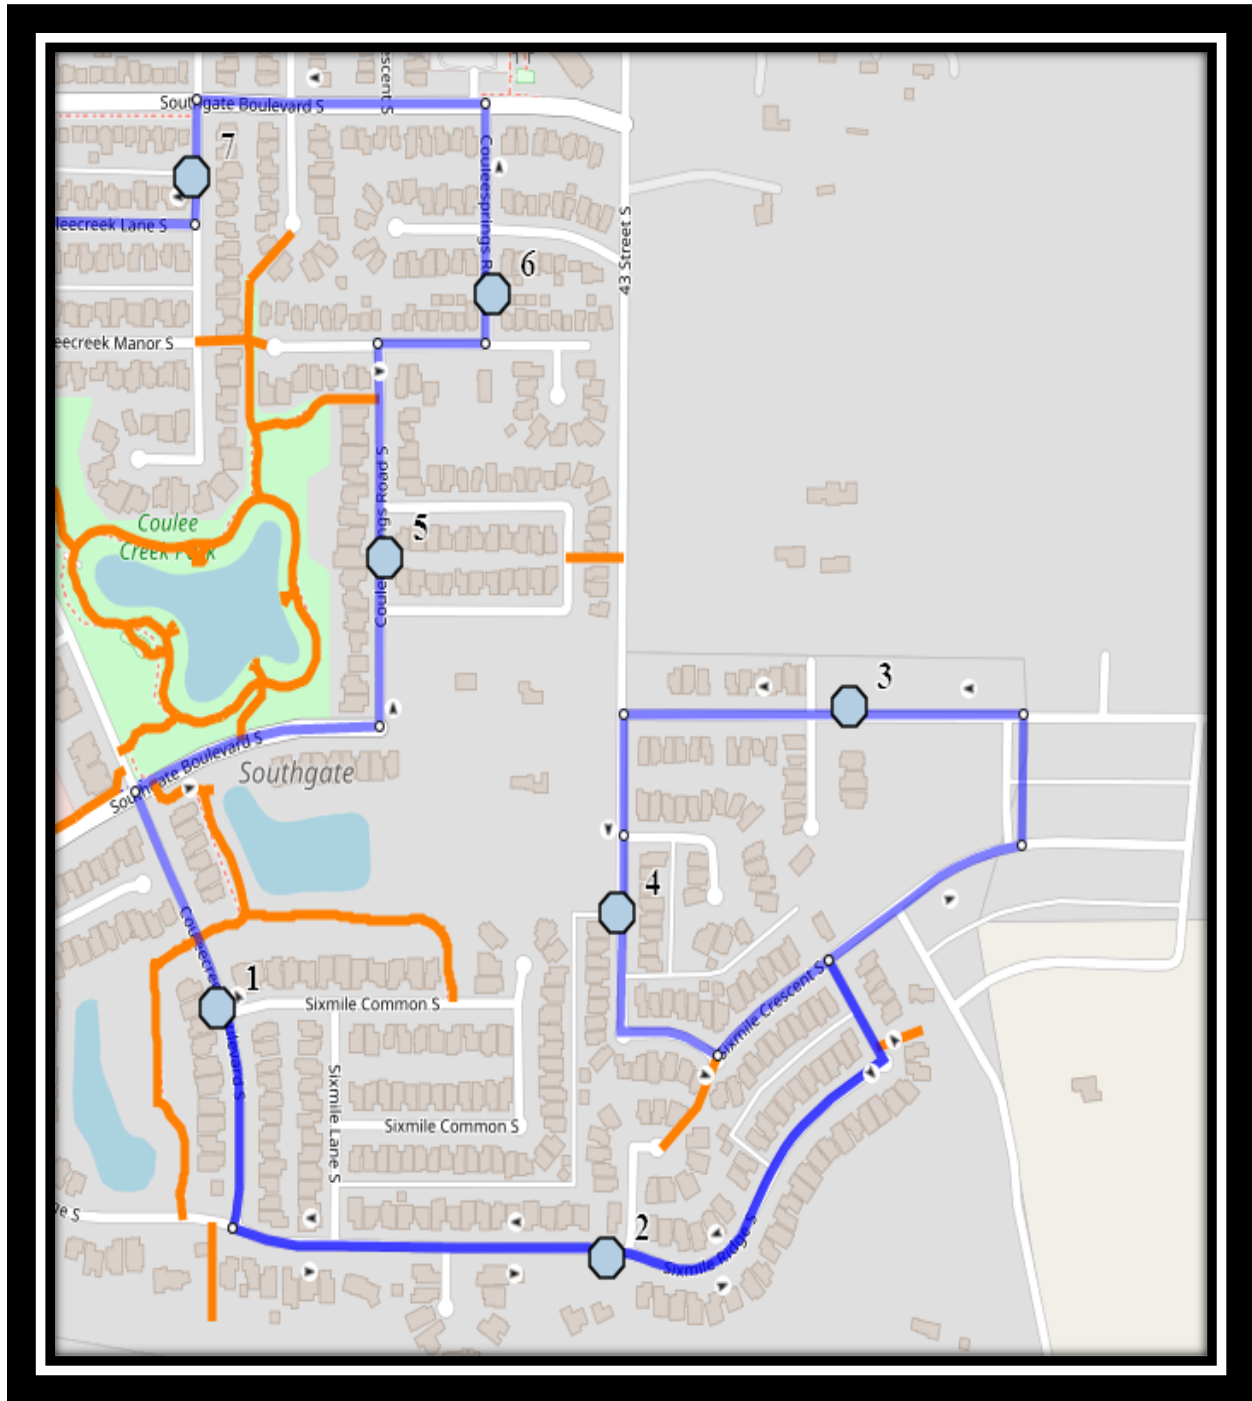

Davidson/Bawden S3

REVISED: September 30, 2021

EFFECTIVE: October 06, 2021

PM Route same direction as AM

Ecole Agnes Davidson – 2103 20 Street South – (403) 328-5153

Fleetwood Bawden – 1222 9 Ave. South – (403) 327-5818

Davidson/Bawden S3

REVISED: September 30, 2021

EFFECTIVE: October 06, 2021

#1 - 7:56 AM - Sixmile Road South Southbound - Fire Hydrant

#2 - 7:58 AM - Sixmile Ridges South Eastbound

#3 - 8:01 AM - 40 Ave South Westbound

#5 - 3:55 PM - 40 Ave South Westbound

#6 - 4:00 PM - 43 Street South Southbound - Alley

#7 - 4:03 PM - Couleesprings Road South Northbound - LPT Stop #12326

#8 - 4:04 PM - Couleesprings Road South Northbound - LPT Stop #12344

#5 - 12:08 PM - 40 Ave South Westbound

#6 - 12:13 PM - 43 Street South Southbound - Alley

#7 - 12:16 PM - Couleesprings Road South Northbound - LPT Stop #12326

#8 - 12:17 PM - Couleesprings Road South Northbound - LPT Stop #12344