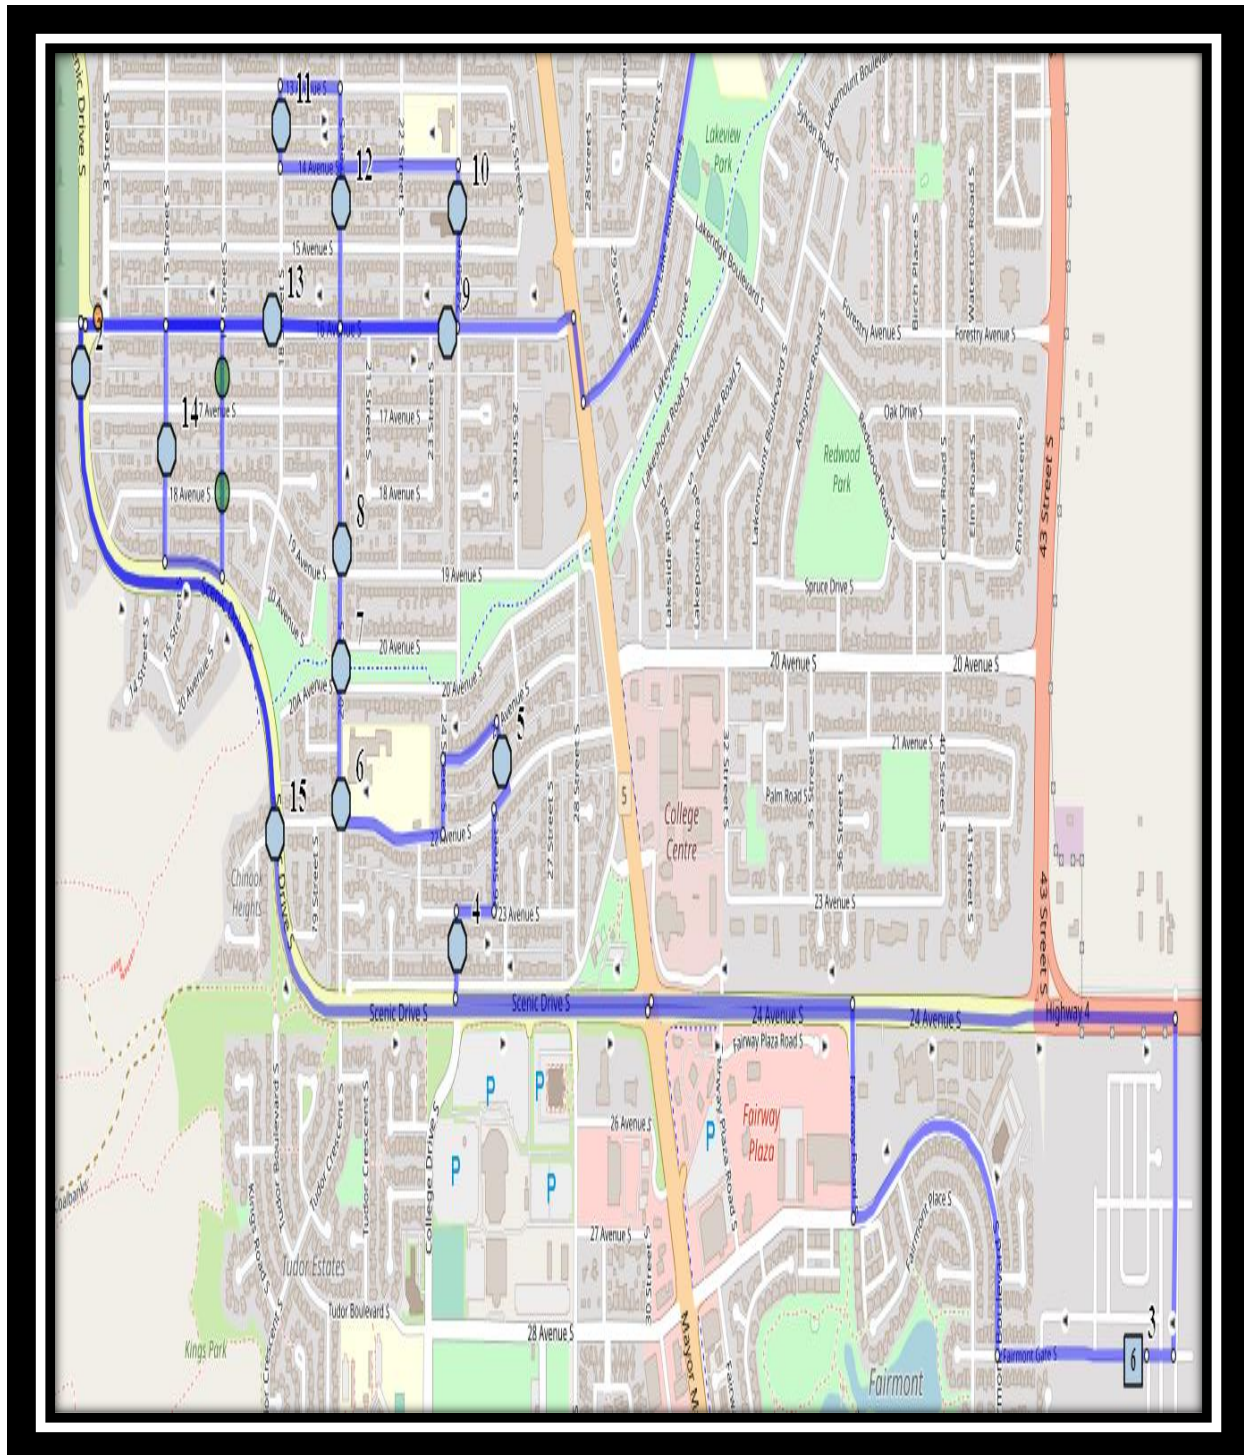

Lakeview/Plaxton S1

REVISED: September 28, 2021

EFFECTIVE: October 6, 2021

PM Route

Lakeview Elementary – 1129 Henderson Lake Blvd South – (403) 328-5454
Dr. Robert Plaxton Elementary – 4510 Fairmont Gate South – (825) 399-0620

Please arrive 5 minutes before scheduled pick up and drop off times. Times shown may vary due to weather & traffic conditions.
Bus routes and maps are subject to change. For the most up-to-date version, visit www.southland.ca/lethbridge.