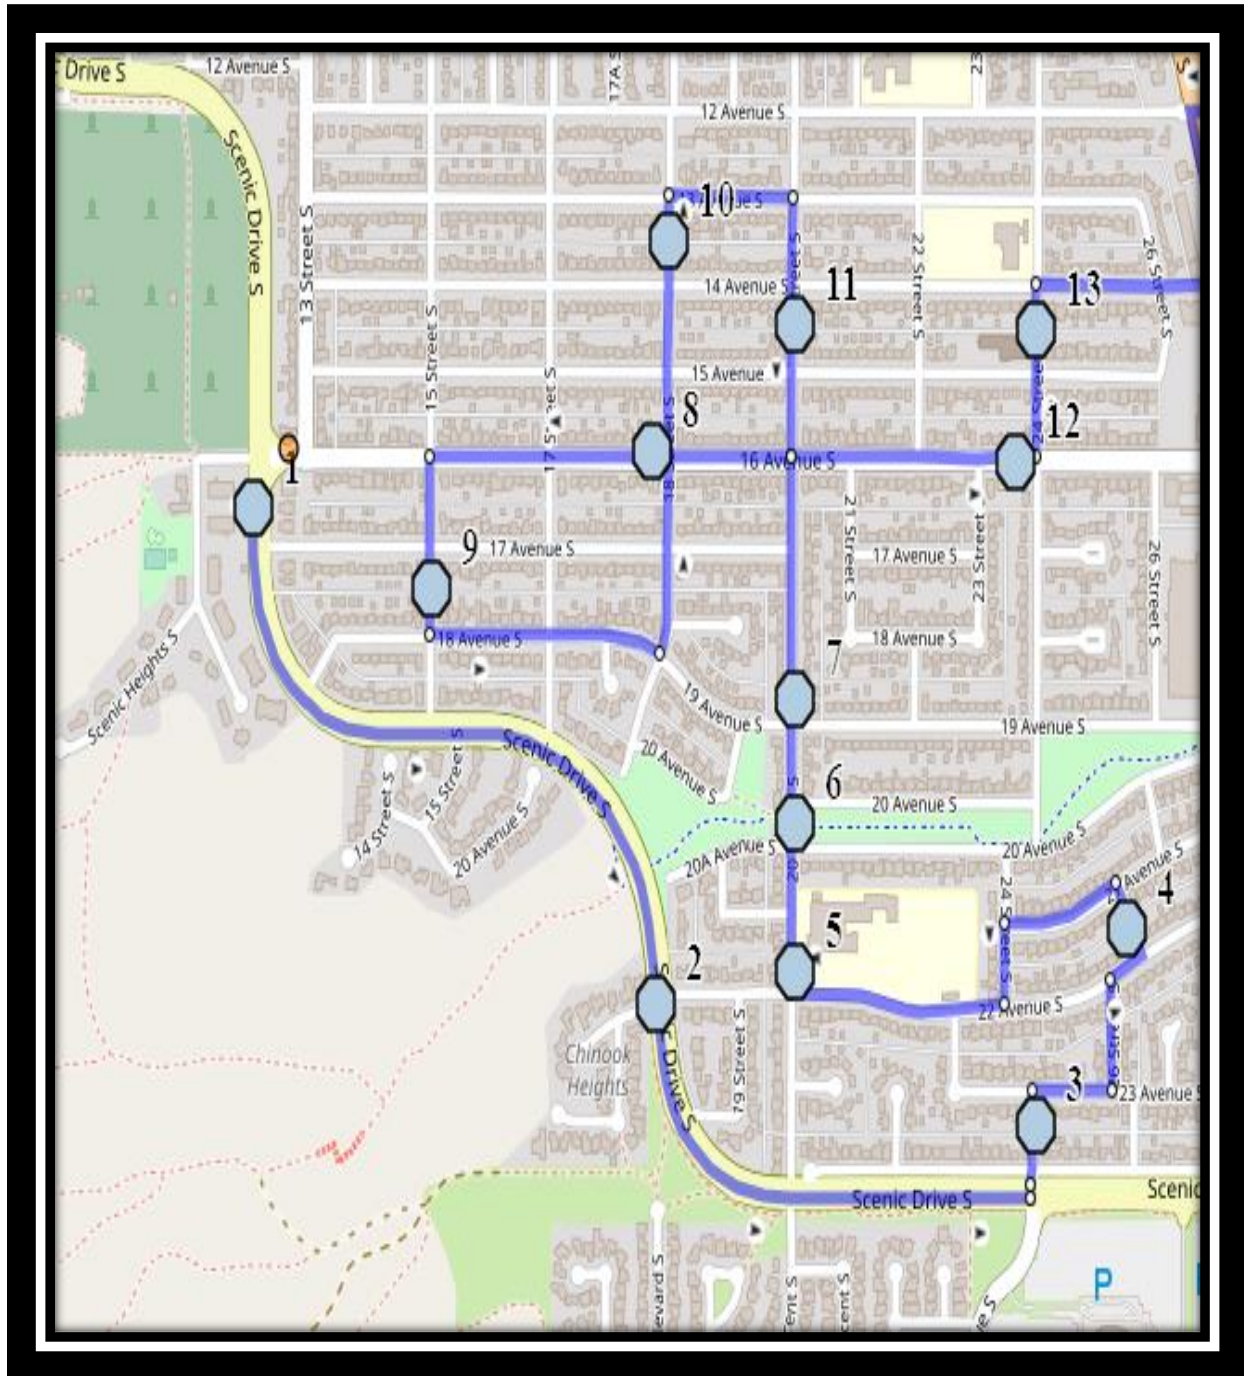

Lakeview/Plaxton S1

REVISED: September 28, 2021

EFFECTIVE: October 6, 2021

AM Route

Lakeview Elementary – 1129 Henderson Lake Blvd South – (403) 328-5454
Dr. Robert Plaxton Elementary – 4510 Fairmont Gate South – (825) 399-0620

#3 - 7:25 AM - 23 Ave South Northbound - Alley

#4 - 7:27 AM - 26 Street South Southbound - Alley

#5 - 7:30 AM - 20 Street South Northbound - LPT Stop #12136

#6 - 7:32 AM - 20 Street South Northbound - LPT Stop #12138

#5 - 3:26 PM - 26 Street South Southbound - Alley

#6 - 3:29 PM - 20 Street South Northbound - LPT Stop #12136

#7 - 3:30 PM - 20 Street South Northbound - LPT Stop #12138

#8 - 3:32 PM - 20 Street South Northbound - LPT Stop #12147

#4 - 12:04 PM - 23 Ave South Northbound - Alley

#5 - 12:06 PM - 26 Street South Southbound - Alley

#6 - 12:09 PM - 20 Street South Northbound - LPT Stop #12136

#7 - 12:10 PM - 20 Street South Northbound - LPT Stop #12138