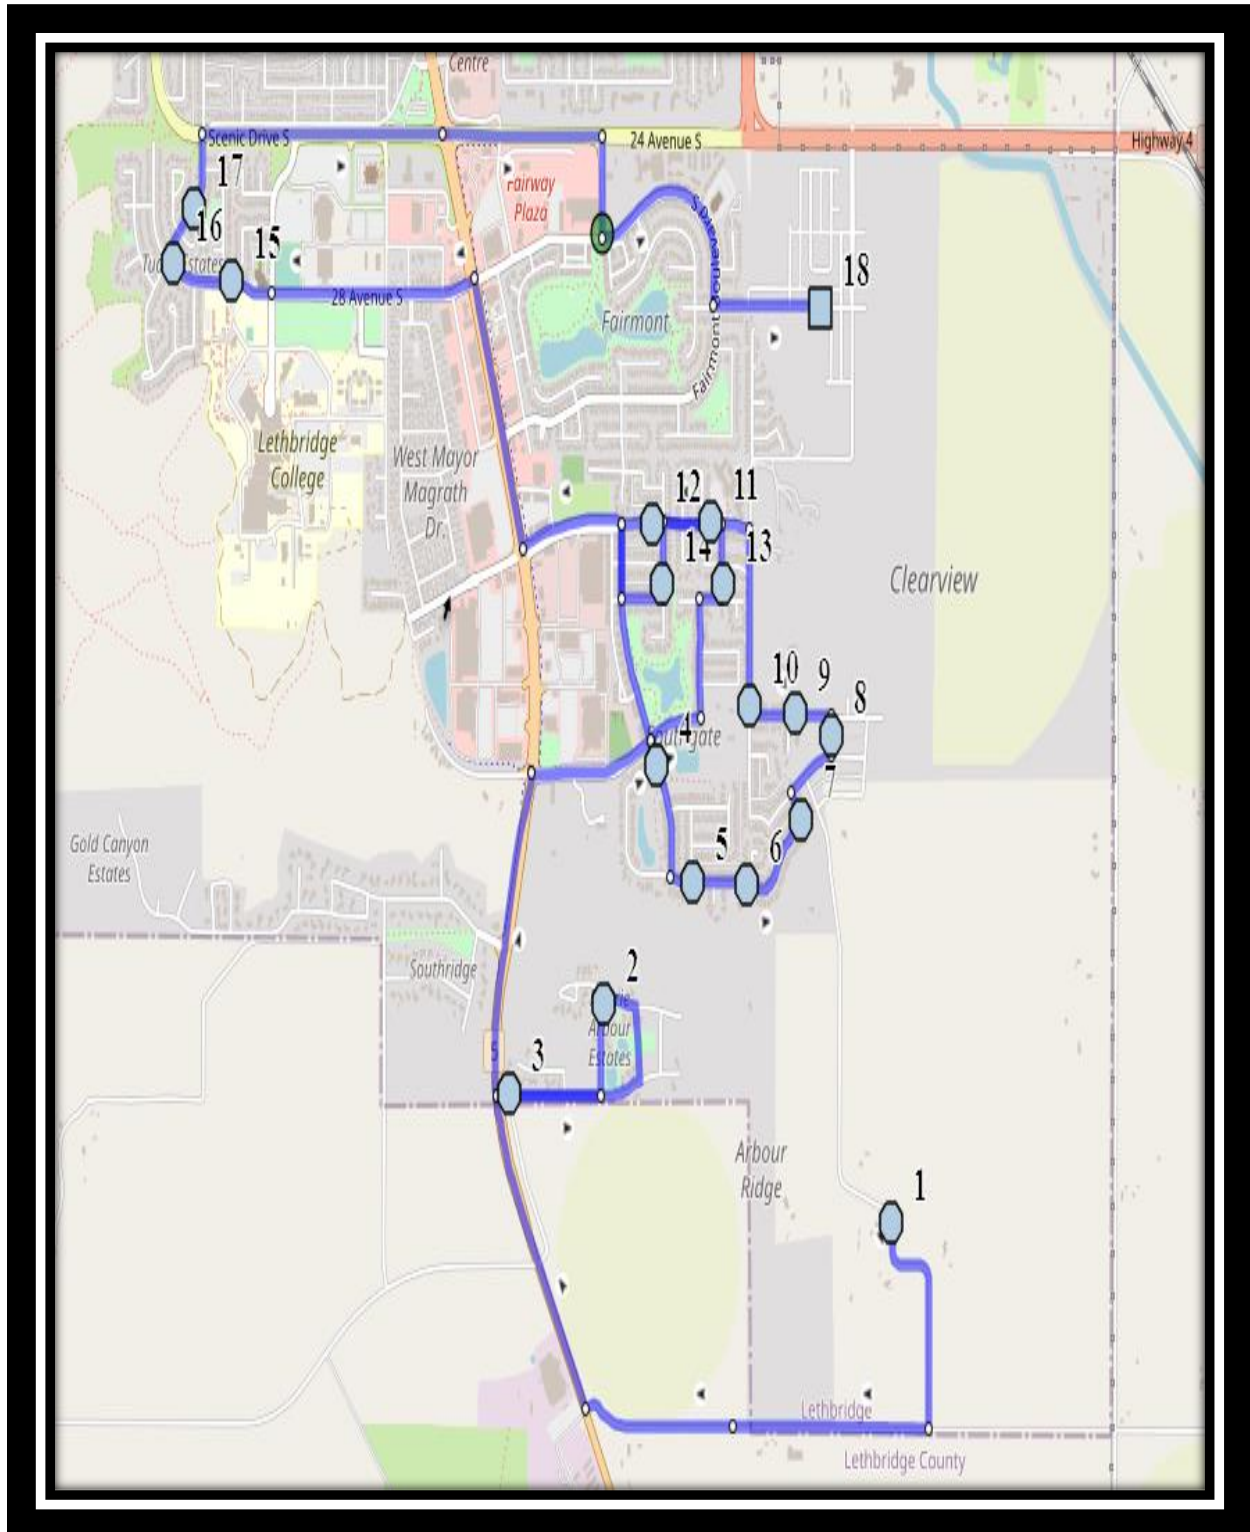

Plaxton S2

REVISED: September 29, 2021

EFFECTIVE: October 6, 2021

PM same as AM

Dr. Robert Plaxton Elementary – 4510 Fairmont Gate South – (825) 399-0620

Please arrive 5 minutes before scheduled pick up and drop off times. Times shown may vary due to weather & traffic conditions.

#5 - 3:45 PM - Praire Arbour Blvd South Westbound - Walkway Entrance

#6 - 3:47 PM - Sixmile Road South Southbound - Mailboxes

#7 - 3:49 PM - Sixmile Lane South Eastbound - Power Boxes (W)

#8 - 3:50 PM - Sixmile Ridges South Eastbound

#18 - 4:10 PM - Tudor Blvd South Westbound - LPT Stop #12133

#19 - 4:11 PM - Tudor Crescent South Northbound - LPT Stop #12134

Dr. Robert Plaxton Elementary – 4510 Fairmont Gate South – (825) 399-0620

Please arrive 5 minutes before scheduled pick up and drop off times. Times shown may vary due to weather & traffic conditions.

#18 - 12:50 PM - Tudor Blvd South Westbound - LPT Stop #12133

#19 - 12:51 PM - Tudor Crescent South Northbound - LPT Stop #12134

Dr. Robert Plaxton Elementary – 4510 Fairmont Gate South – (825) 399-0620