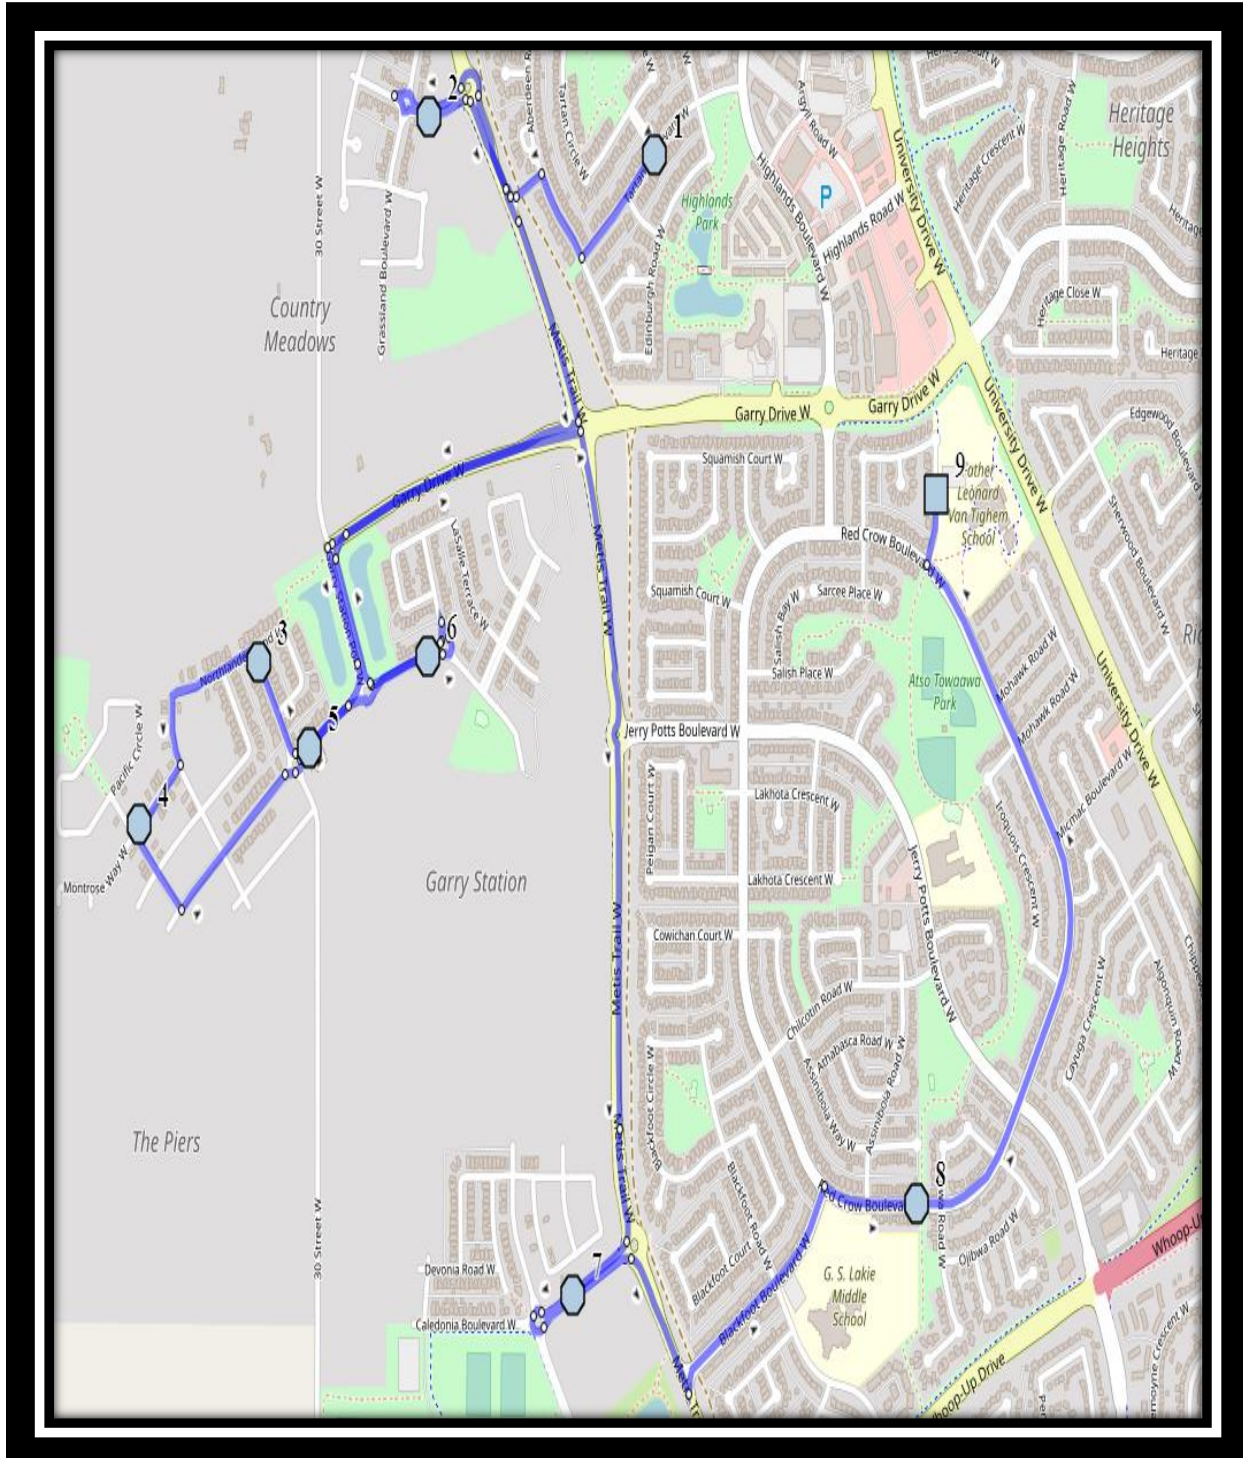

# Van Tighem W1

REVISED: October 14, 2021

EFFECTIVE: October 18, 2021

**AM Route**

# Van Tighem W1

REVISED: October 14, 2021

EFFECTIVE: October 18, 2021

**#1 - 3:25 PM - Father Lenoard Van Tighem**

**#2 - 3:35 PM - Caledonia Blvd West Westbound**

**#3 - 3:40 PM - Red Crow Blvd West Eastbound - LPT Stop #13038**

# Van Tighem W1

REVISED: October 14, 2021

EFFECTIVE: October 18, 2021

FRIDAY

---

**#1 - 1:10 PM - Father Lenoard Van Tighem**

**#2 - 1:20 PM - Caledonia Blvd West Westbound**

**#3 - 1:25 PM - Red Crow Blvd West Eastbound - LPT Stop #13038**