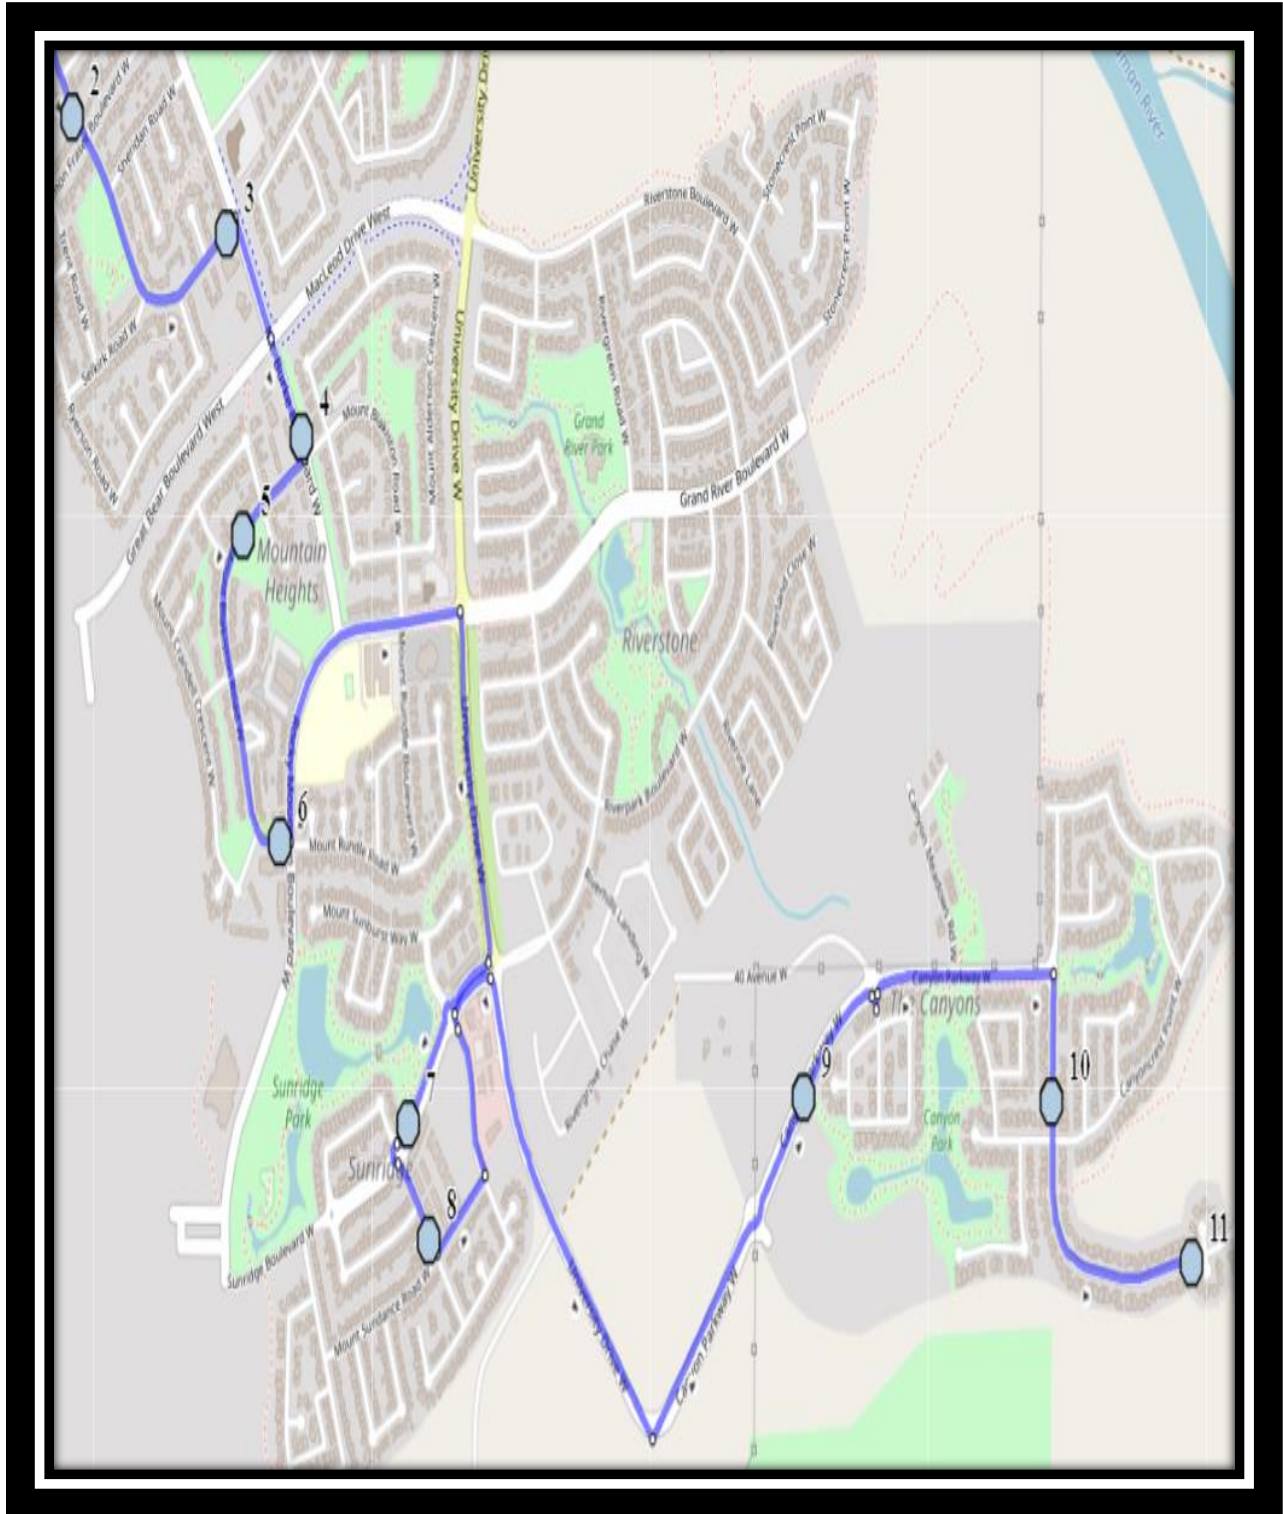

Van Tighem W3

REVISED: October 5, 2021

EFFECTIVE: October 13, 2021

PM Route

Father Leonard Van Tighem – 25 Stoney Crescent West – (403) 381-0953

Please arrive 5 minutes before scheduled pick up and drop off times. Times shown may vary due to weather & traffic conditions.

Bus routes and maps are subject to change. For the most up-to-date version, visit www.southland.ca/lethbridge.