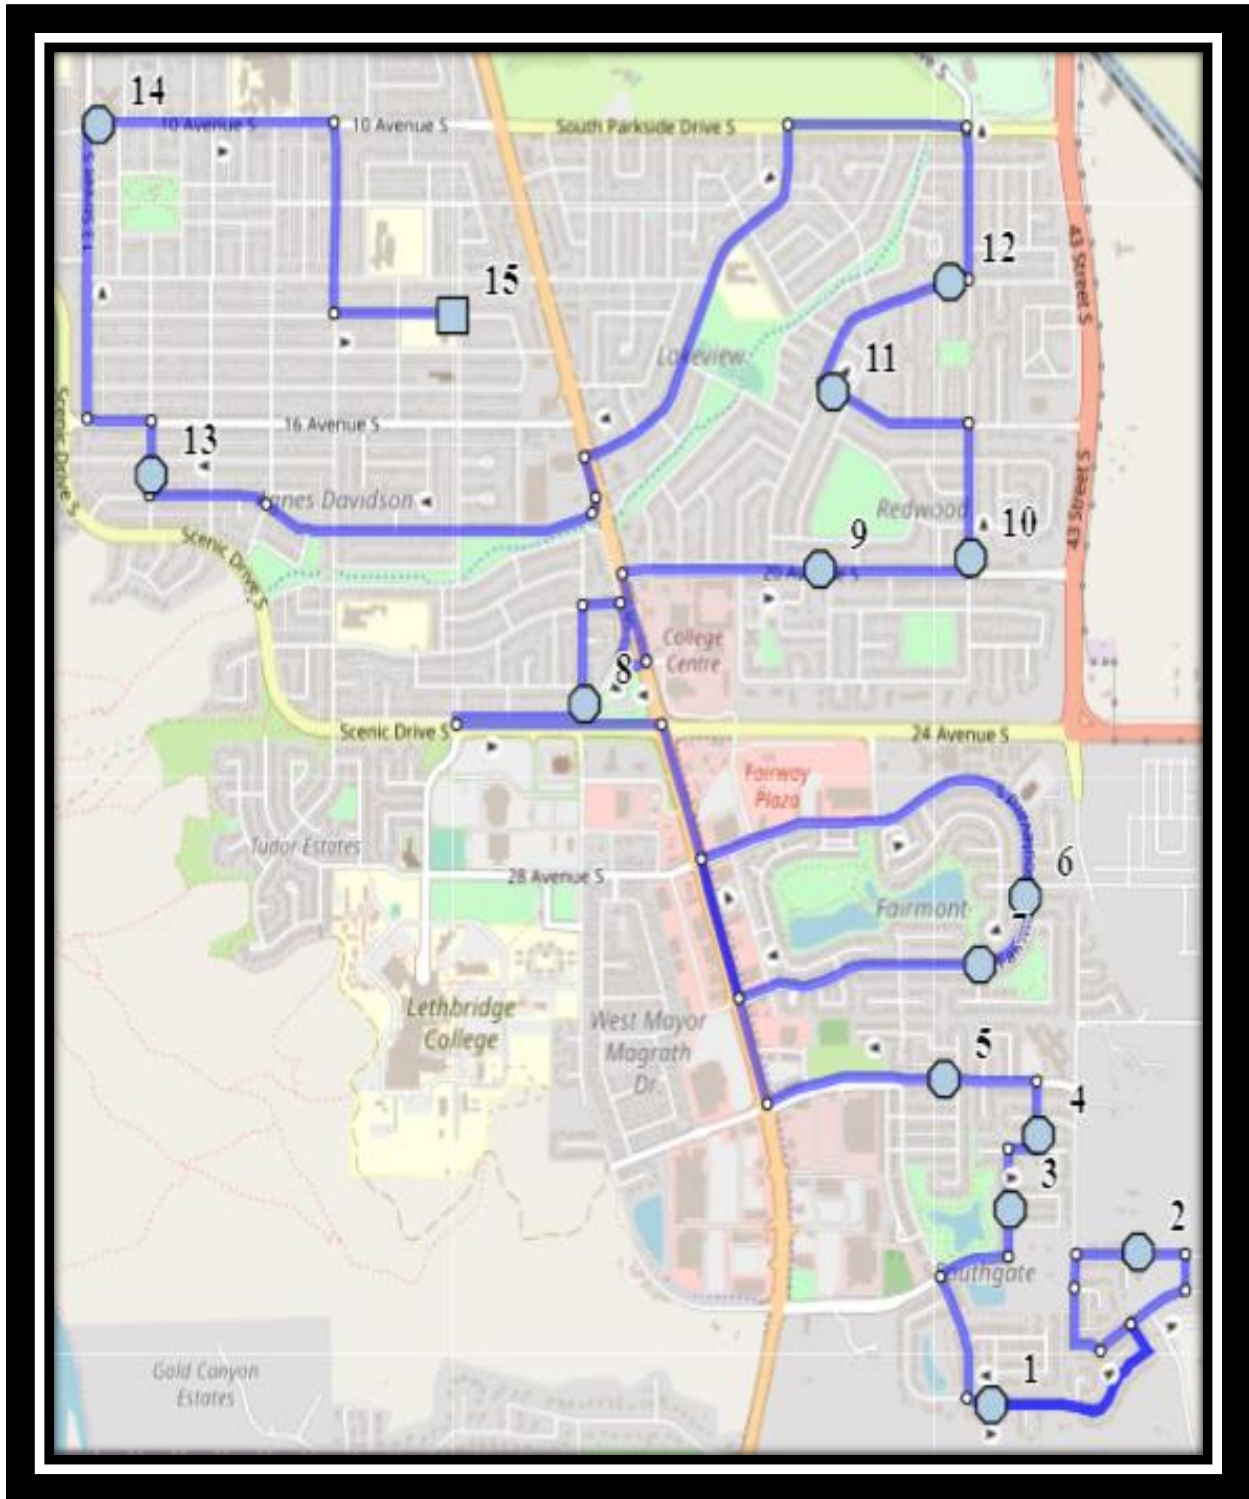

Assumption S1

REVISED: November 25, 2021

EFFECTIVE: December 1, 2021

AM Route

Our Lady of Assumption – 2219 14 Ave South – (403) 327-5028

Please arrive 5 minutes before scheduled pick up and drop off times. Times shown may vary due to weather & traffic conditions. Bus routes and maps are subject to change. For the most up-to-date version, visit www.southland.ca/lethbridge.