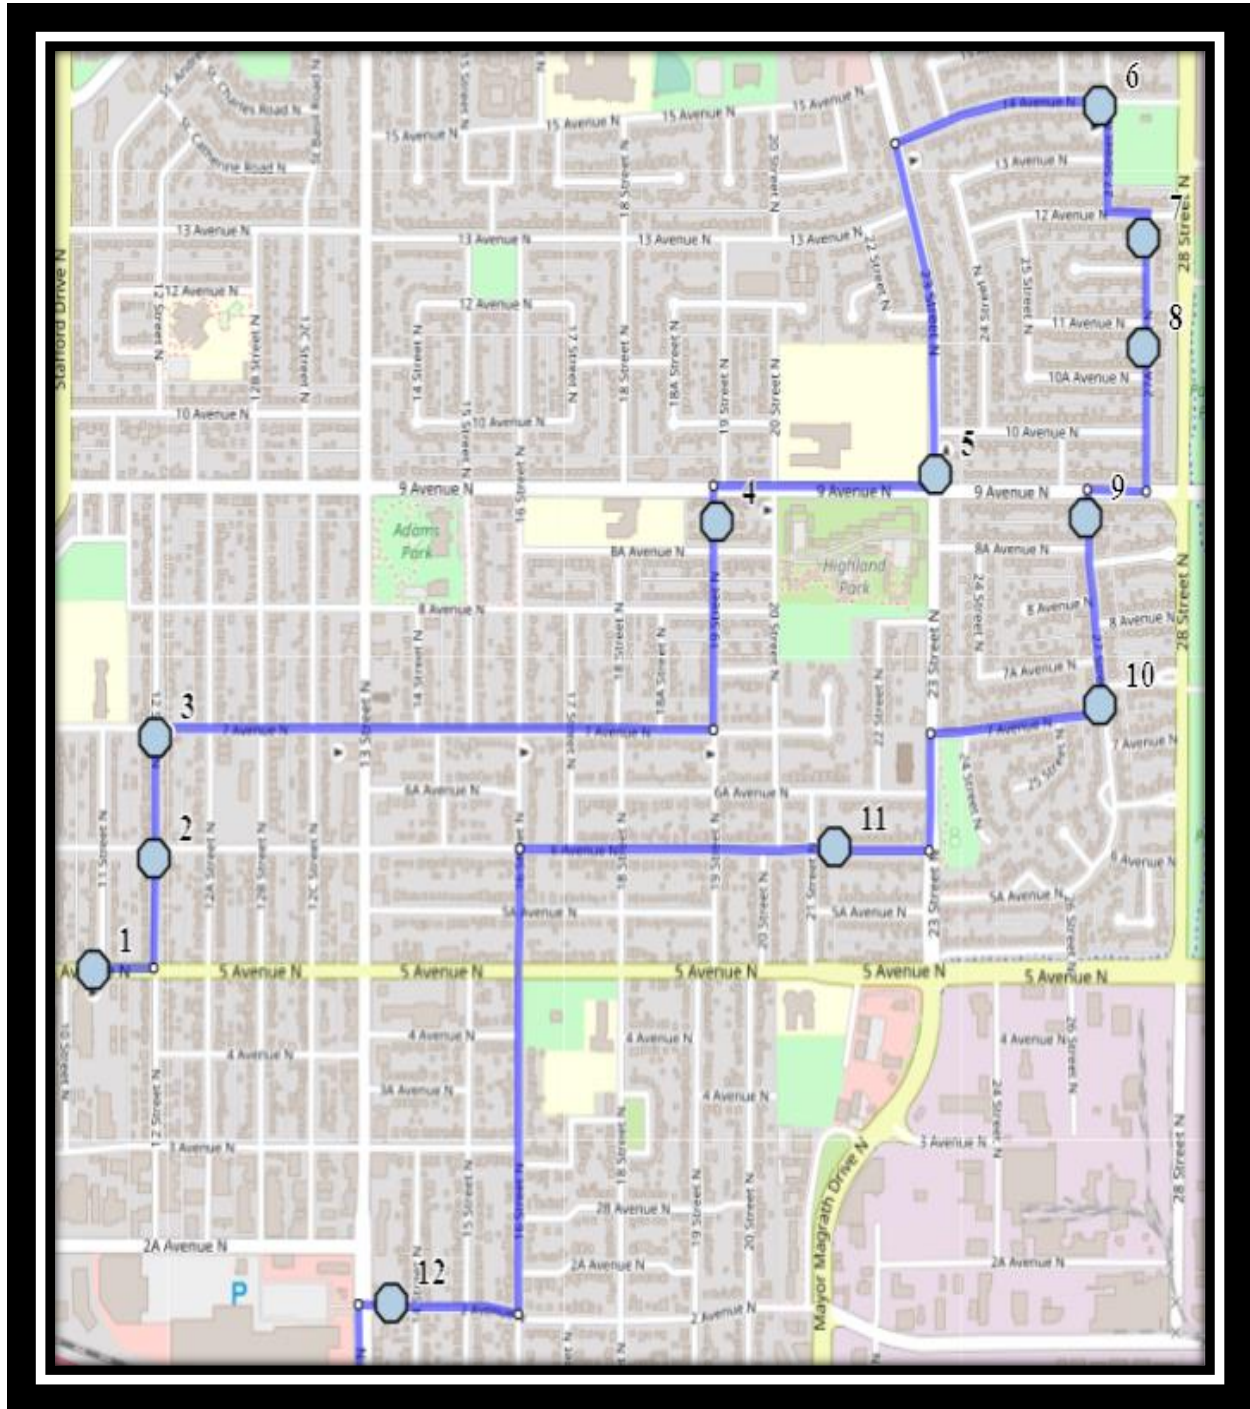

CFM N2

REVISED: November 8, 2021

EFFECTIVE: November 17, 2021

PM Route same direction as AM

Catholic Central High East – 405 18 Street South – (403) 327-4596

St. Francis Middle School – 333 18 Street South – (403) 327-3402

Ecole St. Mary’s – 422 20 Street South – (403) 327-3098

Please arrive 5 minutes before scheduled pick up and drop off times. Times shown may vary due to weather & traffic conditions.
Bus routes and maps are subject to change. For the most up-to-date version, visit www.southland.ca/lethbridge.

#4 - 7:27 AM - 19 Street North Northbound - LPT Stop #11206

#5 - 7:29 AM - 23 Street North Northbound - LPT Stop #11168

#6 - 7:31 AM - 14 Ave North Eastbound - LPT Stop #11163

#7 - 7:32 AM - 27A Street North Southbound - Alley

#8 - 7:33 AM - 27A Street North Southbound - Alley

#9 - 7:35 AM - 27 Street North Southbound - LPT Stop #11169

#10 - 7:36 AM - 27 Street North Southbound - LPT Stop #11172

#11 - 7:38 AM - 6 Ave North Westbound - Alley