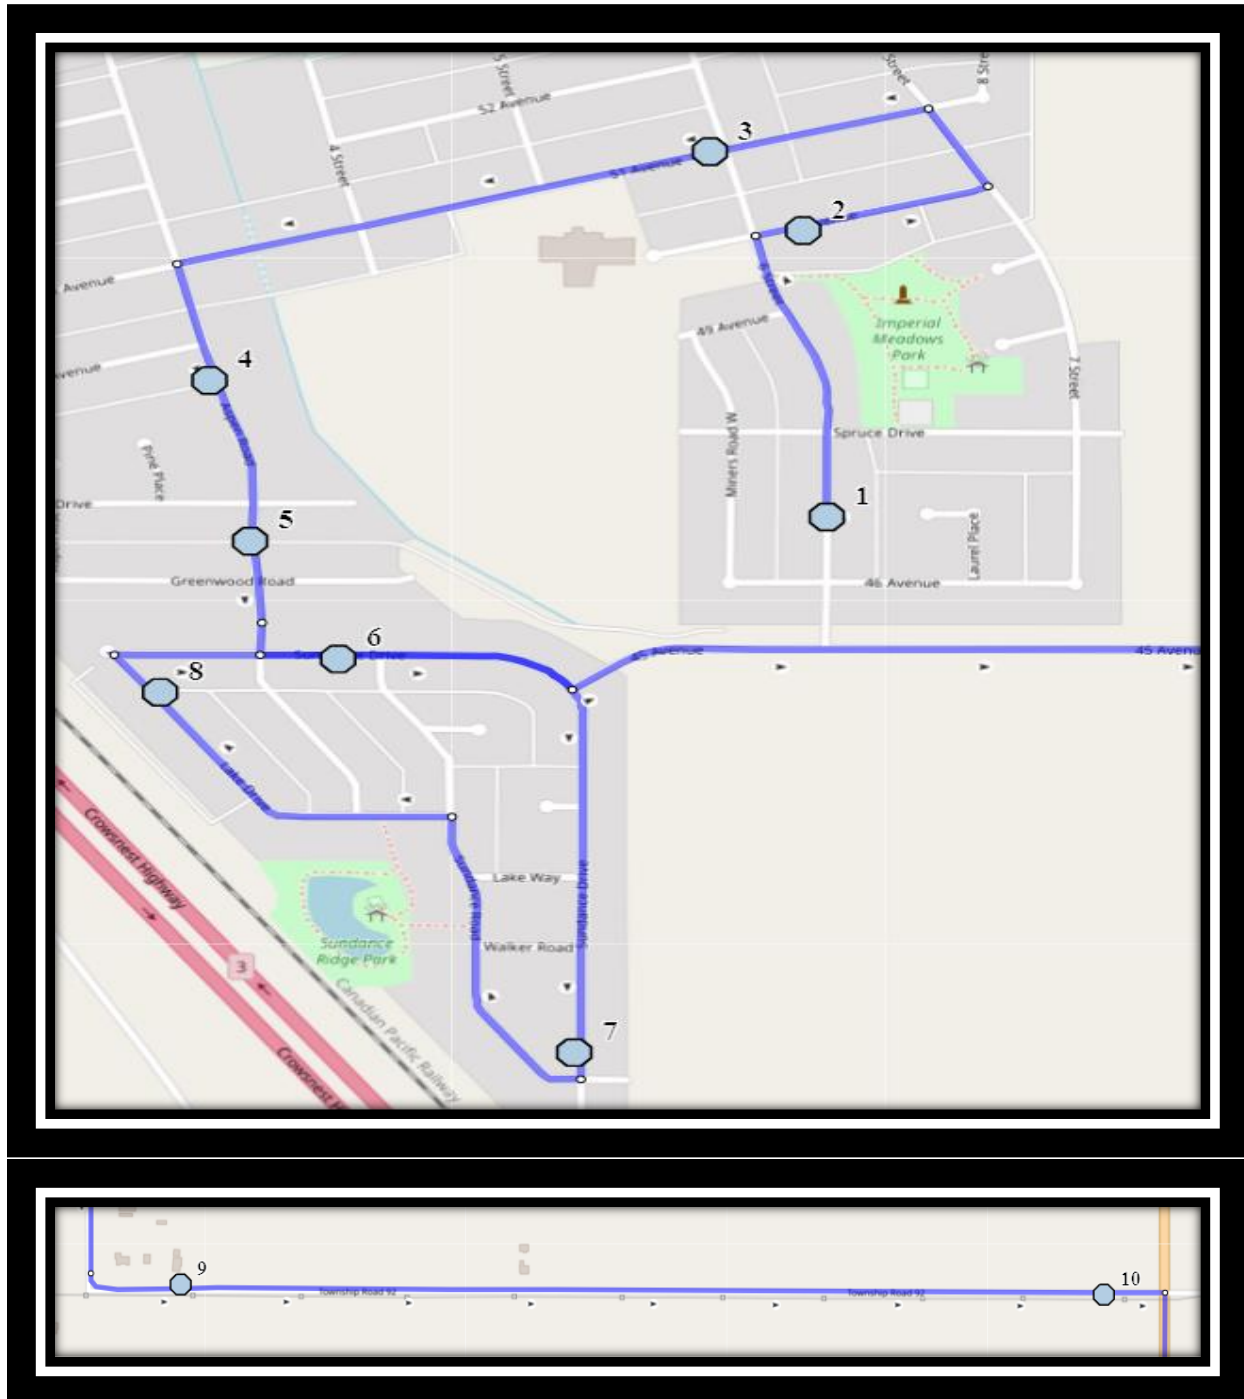

CFM/Van Tighem

REVISED: November 19, 2021

EFFECTIVE: November 24, 2021

AM Route Part 1 // PM Route Stops

Catholic Central High East – 405 18 Street South – (403) 327-4596

St. Francis Middle School – 333 18 Street South – (403) 327-3402

Ecole St. Mary's – 422 20 Street South – (403) 327-3098

Father Leonard Van Tighem – 25 Stoney Crescent West – (403) 381-0953

Please arrive 5 minutes before scheduled pick up and drop off times. Times shown may vary due to weather & traffic conditions.

Bus routes and maps are subject to change. For the most up-to-date version, visit www.southland.ca/lethbridge.