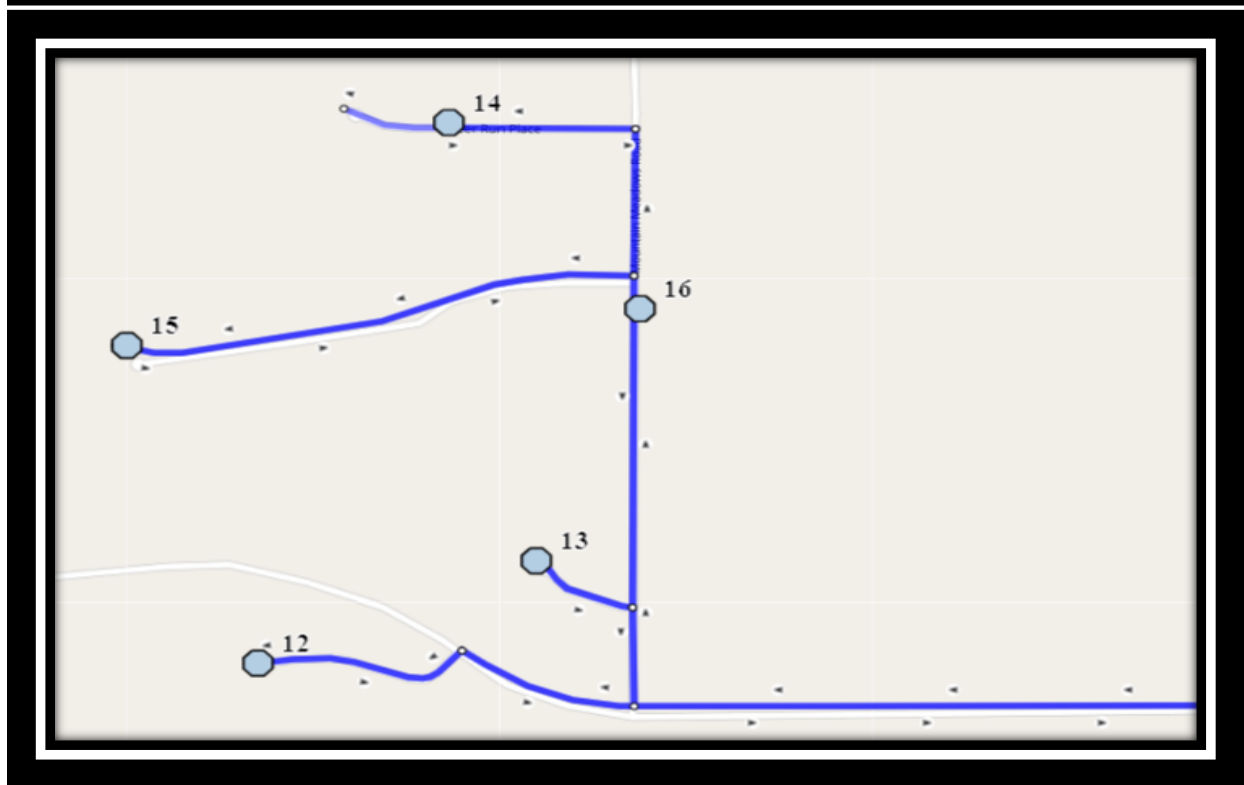

CFM/Van Tighem

REVISED: November 19, 2021

EFFECTIVE: November 24, 2021

AM Route Part 2 // PM Route Stops

Catholic Central High East – 405 18 Street South – (403) 327-4596

St. Francis Middle School – 333 18 Street South – (403) 327-3402

Ecole St. Mary's – 422 20 Street South – (403) 327-3098

Father Leonard Van Tighem – 25 Stoney Crescent West – (403) 381-0953

Please arrive 5 minutes before scheduled pick up and drop off times. Times shown may vary due to weather & traffic conditions.

Bus routes and maps are subject to change. For the most up-to-date version, visit www.southland.ca/lethbridge.