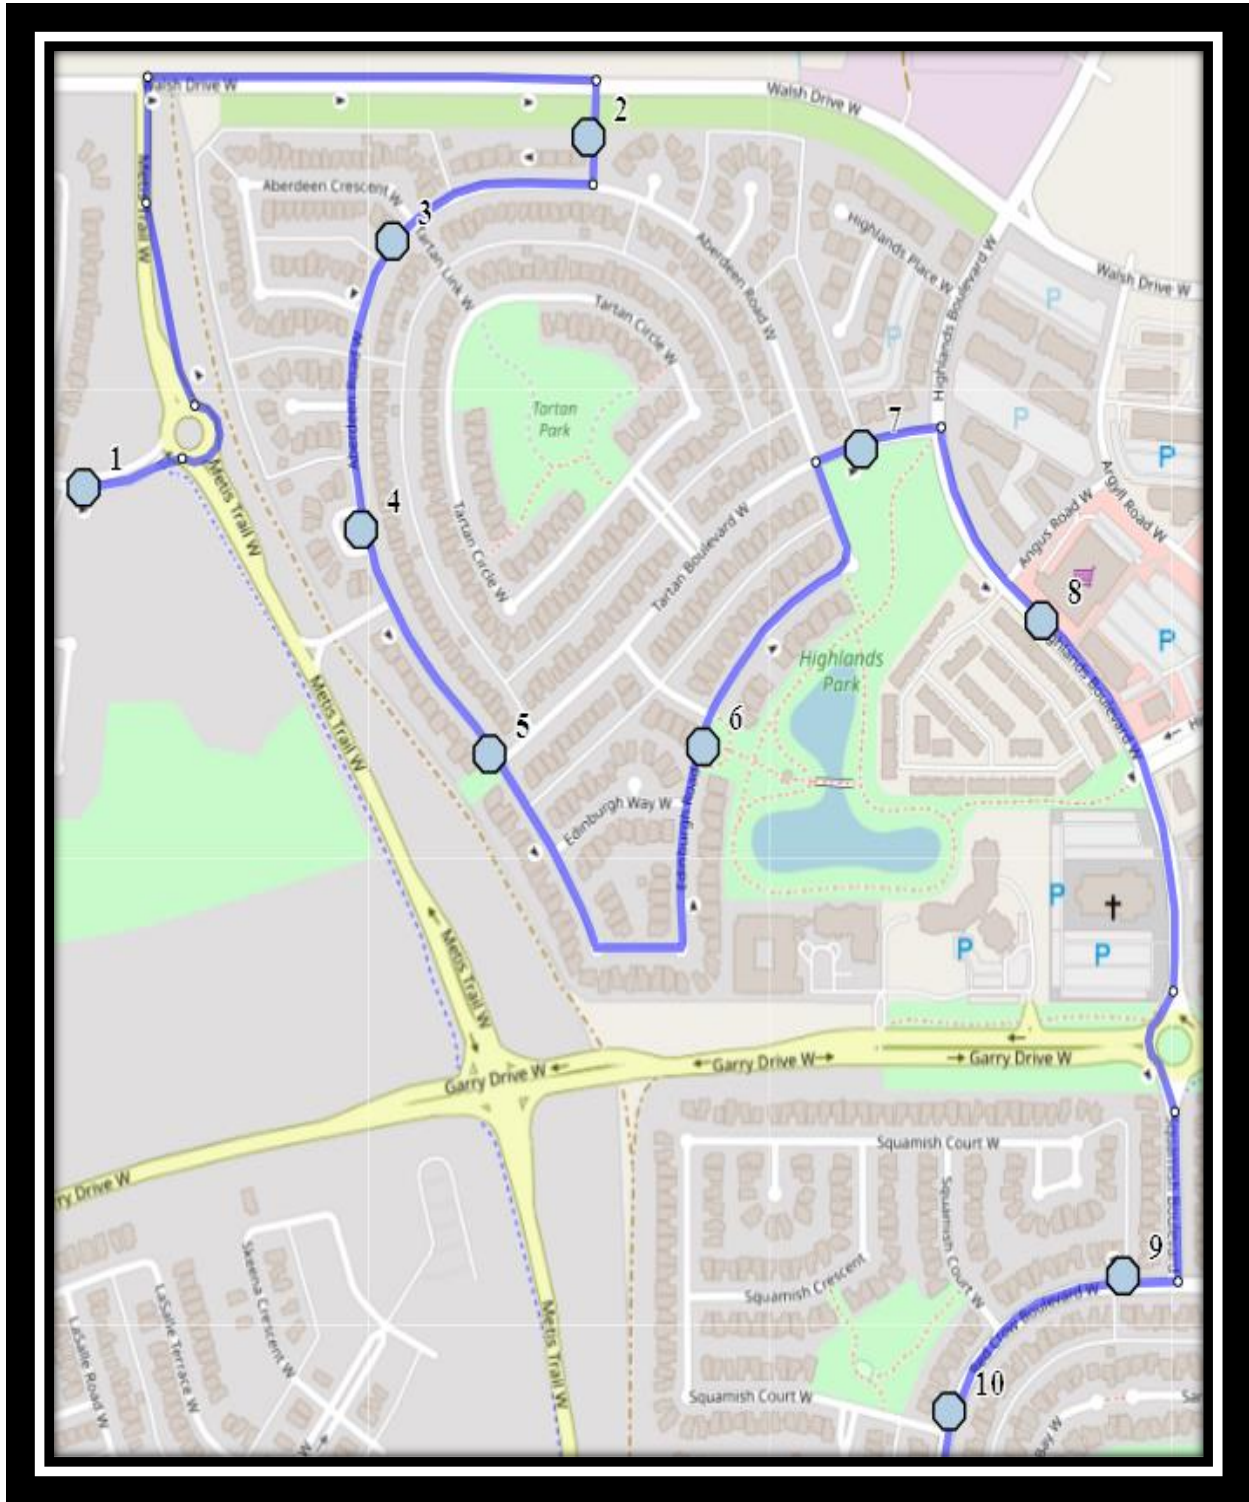

Chinook/CCHW W2

REVISED: November 9, 2021

EFFECTIVE: November 17, 2021

PM Route same direction as AM

Chinook High – 259 Britannia Blvd West – (403) 320-7565

Catholic Central West – 251 Britannia Blvd West – (403) 327-4596

Chinook/CCHW W2

REVISED: November 9, 2021

EFFECTIVE: November 17, 2021

- #1 - 7:49 AM - Country Meadows Blvd West Eastbound - LPT Stop #13519
- #2 - 7:52 AM - Aberdeen Gate West Southbound - LPT Stop #13400
- #3 - 7:53 AM - Aberdeen Road West Southbound - LPT Stop #13401
- #4 - 7:54 AM - Aberdeen Road West Southbound - LPT Stop #13402
- #5 - 7:55 AM - Aberdeen Road W Southbound - LPT Stop #13403 (NW)
- #6 - 7:56 AM - Edinburgh Road W Northbound - Park Entrance
- #7 - 7:58 AM - Tartan Blvd W Eastbound - LPT Stop #13404
- #8 - 8:01 AM - Highlands Blvd W Southbound - LPT Stop #13023
- #9 - 8:03 AM - Red Crow Blvd W Westbound - Alley
- #10 - 8:05 AM - Red Crow Blvd W Southbound - Green Power Box before Squamish Court
- #11 - 8:10 AM - Catholic Central High School West Campus
- #12 - 8:10 AM - Chinook High School

	Friday
#1 - 2:59 PM - Catholic Central High School West Campus	12:27 PM
#2 - 3:17 PM - Chinook High School	12:27 PM
#3 - 3:28 PM - Country Meadows Blvd West Eastbound - LPT Stop #13519	12:38 PM
#4 - 3:31 PM - Aberdeen Gate West Southbound - LPT Stop #13400	12:41 PM
#5 - 3:32 PM - Aberdeen Road West Southbound - LPT Stop #13401	12:42 PM
#6 - 3:33 PM - Aberdeen Road West Southbound - LPT Stop #13402	12:43 PM
#7 - 3:34 PM - Aberdeen Road W Southbound - LPT Stop #13403 (NW)	12:44 PM
#8 - 3:35 PM - Edinburgh Road W Northbound - Park Entrance	12:45 PM
#9 - 3:37 PM - Tartan Blvd W Eastbound - LPT Stop #13404	12:47 PM
#10 - 3:40 PM - Highlands Blvd W Southbound - LPT Stop #13023	12:50 PM
#11 - 3:42 PM - Red Crow Blvd W Westbound - Alley	12:52 PM
#12 - 3:43 PM - Red Crow Blvd W Southbound - Green Power Box before Squamish Court	12:53 PM