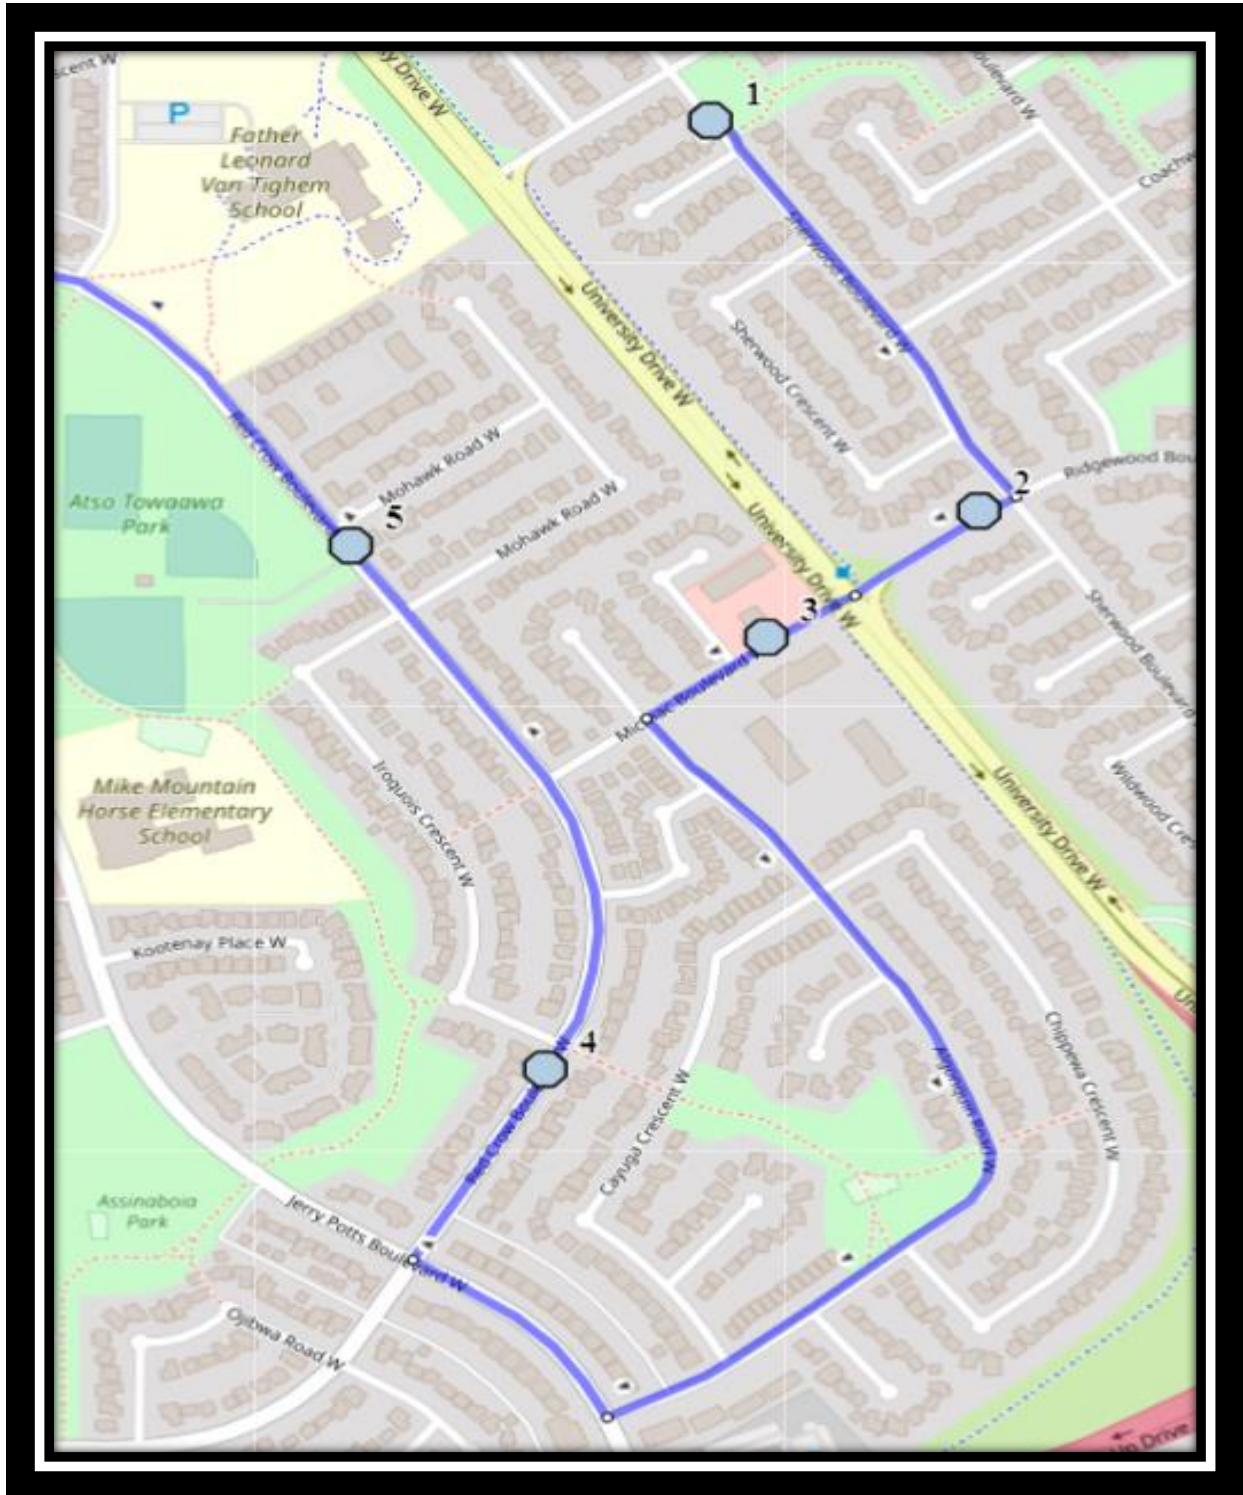

Chinook/CCHW W3

REVISED: November 9, 2021

EFFECTIVE: November 17, 2021

PM Route same direction as AM

Chinook High – 259 Britannia Blvd West – (403) 320-7565

Catholic Central West – 251 Britannia Blvd West – (403) 327-4596

Please arrive 5 minutes before scheduled pick up and drop off times. Times shown may vary due to weather & traffic conditions.

Bus routes and maps are subject to change. For the most up-to-date version, visit www.southland.ca/lethbridge.

Chinook/CCHW W3

REVISED: November 9, 2021

EFFECTIVE: November 17, 2021

#1 - 7:53 AM - Sherwood Blvd W Southbound - LPT Stop #13010

#2 - 7:55 AM - Ridgewood Blvd W Westbound - LPT Stop #13452

#3 - 7:57 AM - Micmac Blvd W Westbound - LPT Stop #13451

	Friday
#1 - 2:59 PM - Catholic Central High School West Campus	12:27 PM
#2 - 3:17 PM - Chinook High School	12:27 PM
#3 - 3:28 PM - Red Crow Blvd W Northbound - Walkway Entrance	12:38 PM
#4 - 3:30 PM - Red Crow Blvd W Northbound - Mohawk Road Corner	12:40 PM
#5 - 3:34 PM - Sherwood Blvd W Southbound - LPT Stop #13010	12:44 PM
#6 - 3:36 PM - Ridgewood Blvd W Westbound - LPT Stop #13452	12:46 PM
#7 - 3:38 PM - Micmac Blvd W Westbound - LPT Stop #13451	12:48 PM