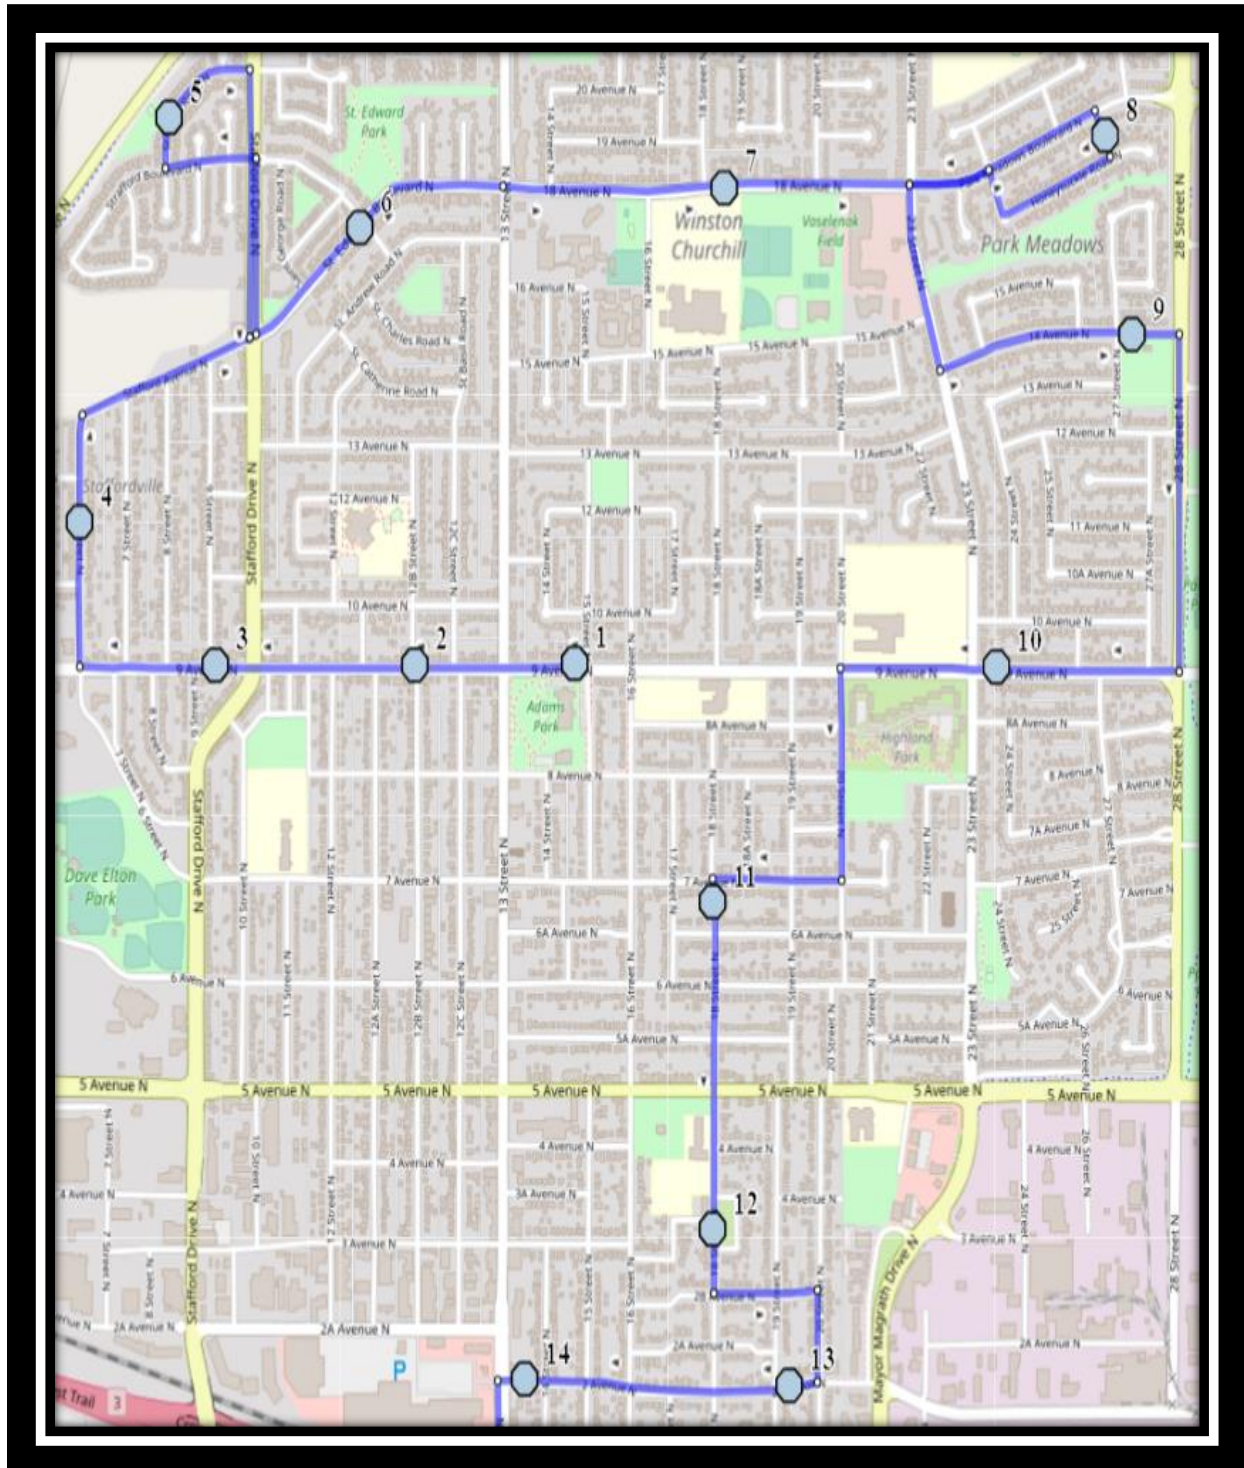

Davidson/Bawden N2

REVISED: November 19, 2021

EFFECTIVE: November 24, 2021

PM Route same direction as AM

Ecole Agnes Davidson – 2103 20 Street South – (403) 328-5153

Fleetwood Bawden – 1222 9 Ave. South – (403) 327-5818

- #4 - 7:50 AM - 6 Street North Northbound - LPT Stop #11091

- #5 - 7:53 AM - Stafford Road North Southbound - Walkway Entrance

- #6 - 7:55 AM - St. Edward Blvd N EB at LPT # 11083 before St. David Rd N

- #7 - 7:57 AM - 18 Ave North Eastbound - LPT Stop #11064

- #8 - 7:59 AM - Larkspur Road North Northbound - Alley

- #9 - 8:02 AM - 14 Ave North Eastbound - LPT Stop #11163

- #10 - 8:04 AM - 9 Ave North Westbound - Alley
- #11 - 8:06 AM - 18 Street North Southbound - Alley

- #12 - 8:08 AM - 18 Street North Southbound - LPT Stop #11183

- #13 - 8:10 AM - 2 Ave North Westbound

- #14 - 8:11 AM - 2 Ave North Westbound - LPT Stop #11189

- #15 - 8:15 AM - Fleetwood-Bawden

- #16 - 8:24 AM - Ecole Agnes Davidson