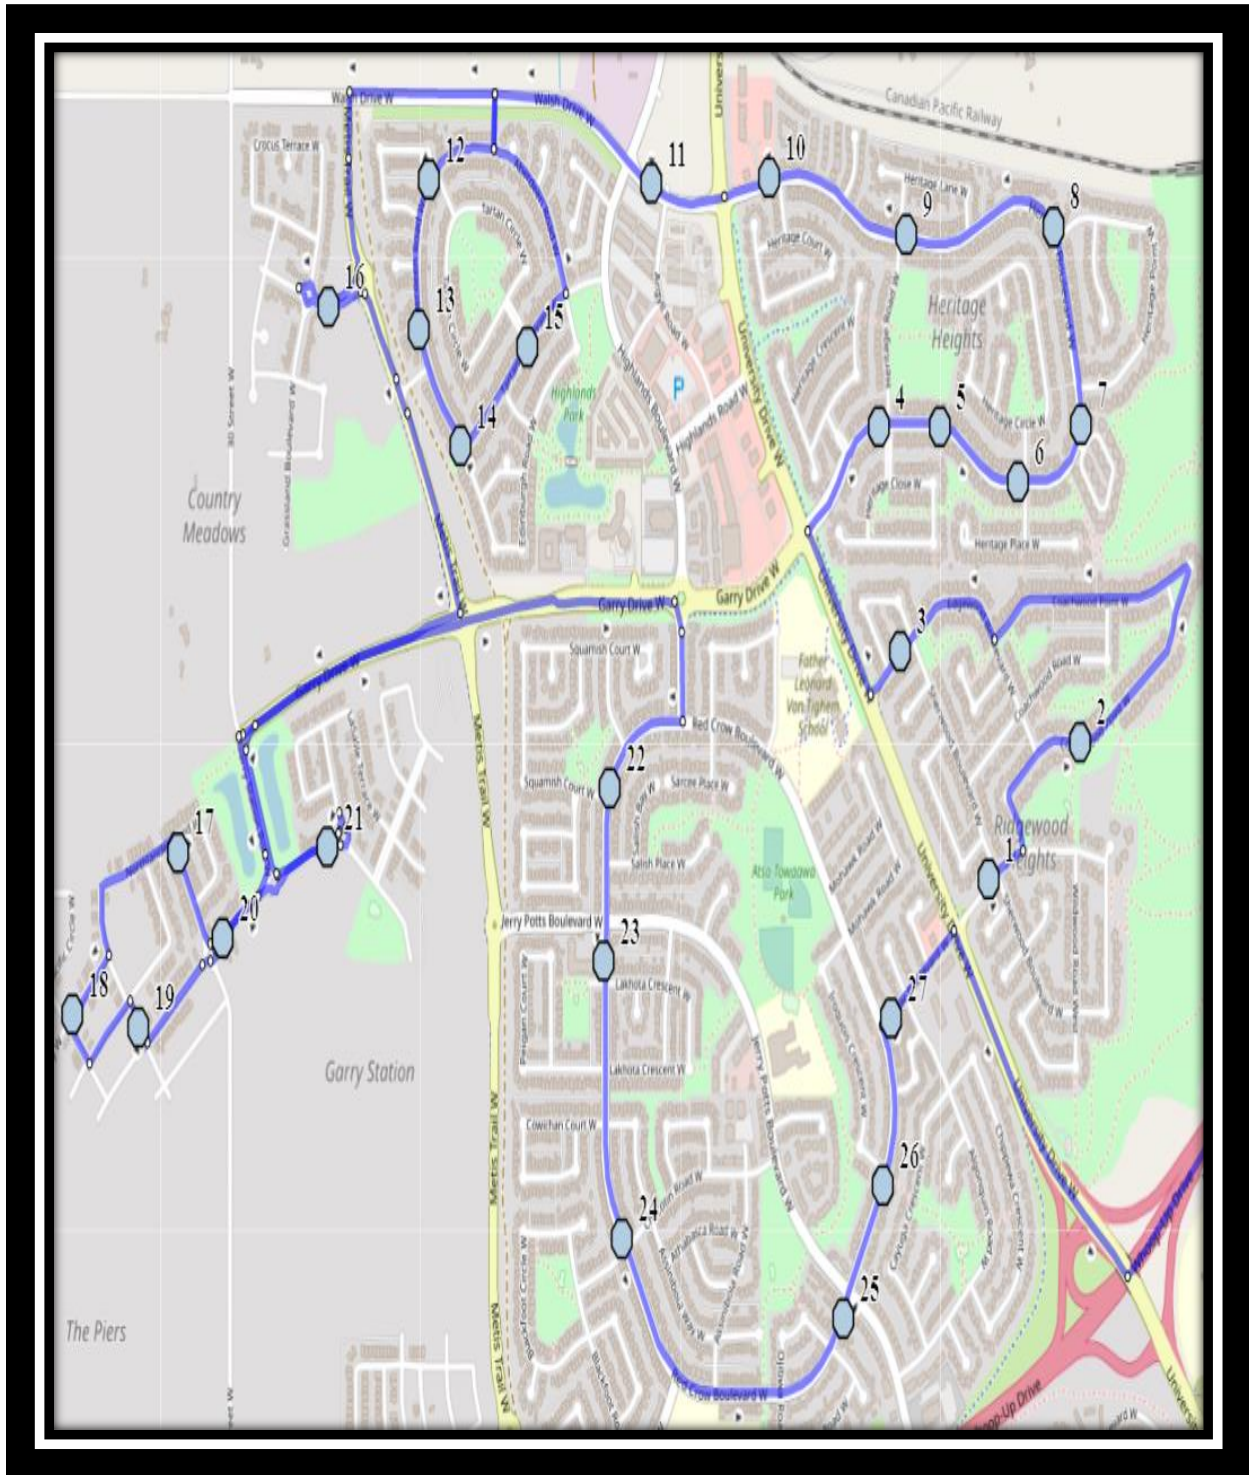

Davidson/Bawden W1

REVISED: November 5, 2021

EFFECTIVE: November 10, 2021

PM Route same direction as AM

Ecole Agnes Davidson – 2103 20 Street South – (403) 328-5153

Fleetwood Bawden – 1222 9 Ave. South – (403) 327-5818