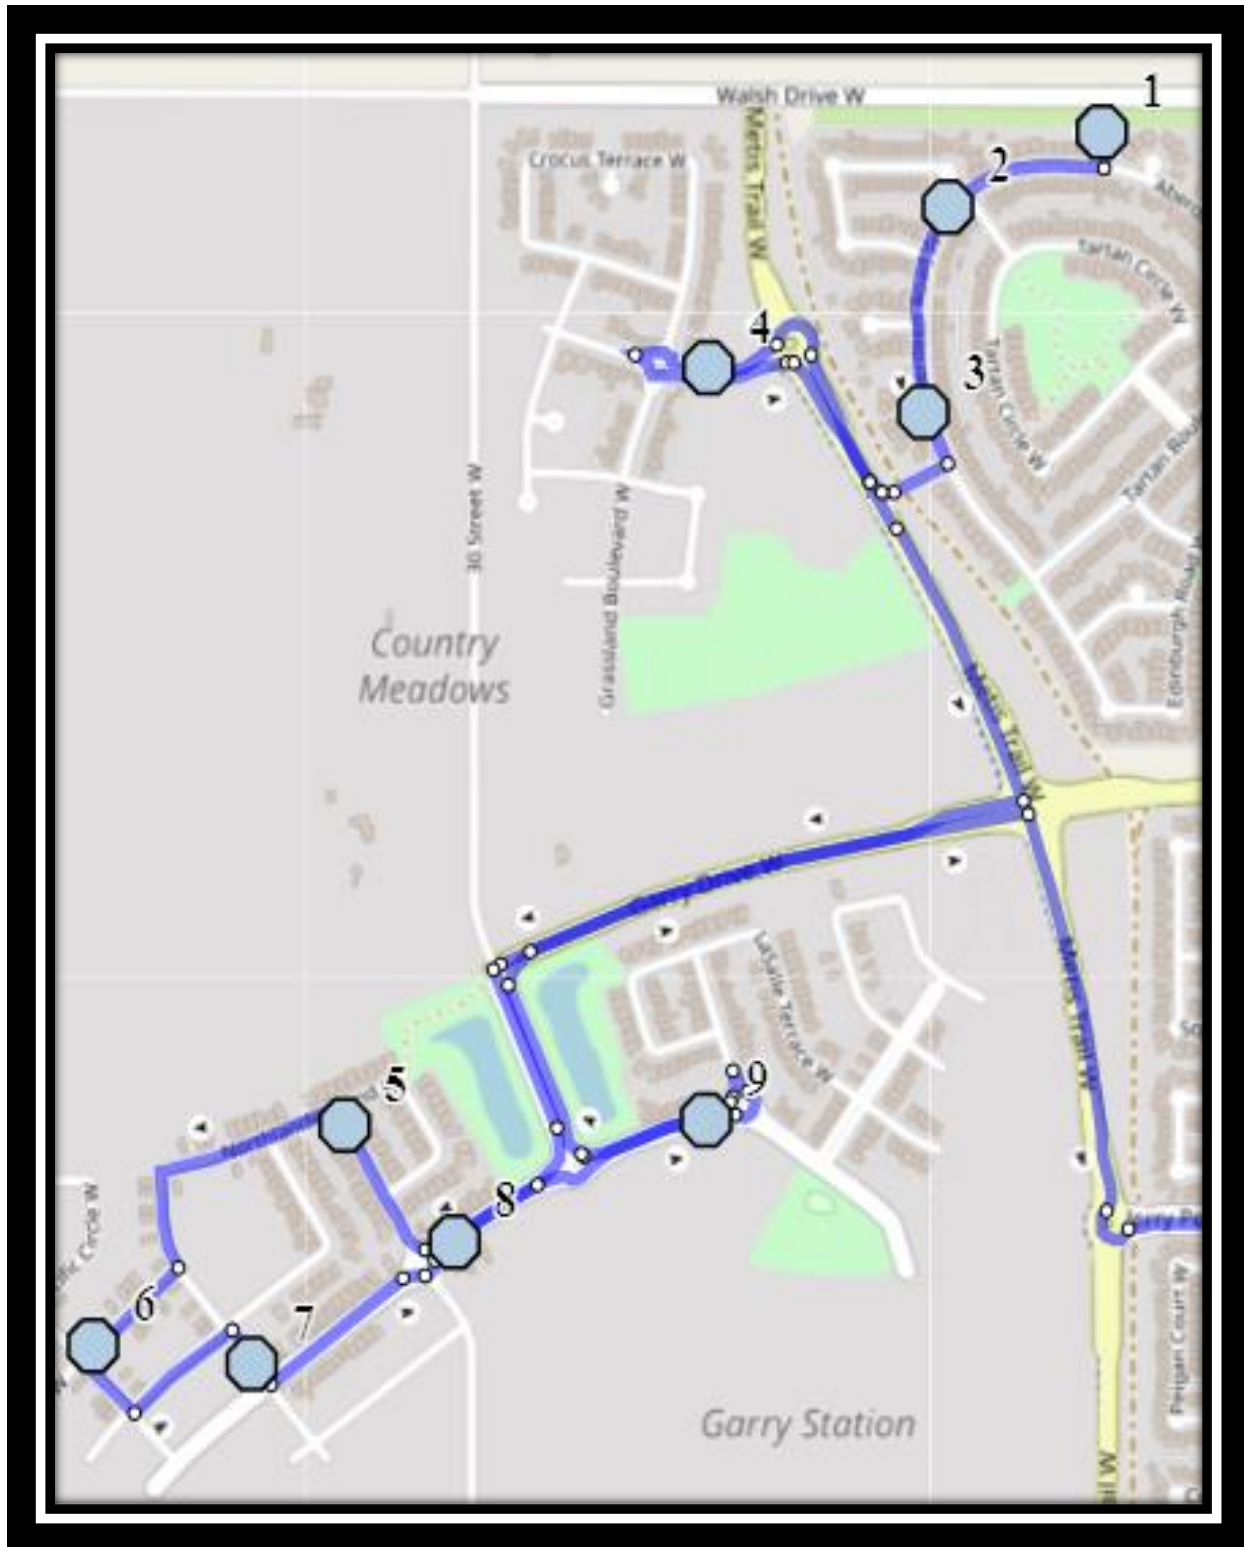

G.S. Lakie W1

REVISED: November 25, 2021

EFFECTIVE: December 1, 2021

PM Route stops 5-9 first, then stop 4, then stops 1-3

G.S. Lakie – 50 Blackfoot Blvd West – (403) 327-3465

Please arrive 5 minutes before scheduled pick up and drop off times. Times shown may vary due to weather & traffic conditions.
Bus routes and maps are subject to change. For the most up-to-date version, visit www.southland.ca/lethbridge.

G.S. Lakie W1

REVISED: November 25, 2021

EFFECTIVE: December 1, 2021

#1 - 7:55 AM - Aberdeen Gate West Southbound - LPT Stop #13400

#2 - 7:55 AM - Aberdeen Road West Southbound - LPT Stop #13401

#3 - 7:56 AM - Aberdeen Road West Southbound - LPT Stop #13402

#4 - 7:58 AM - Country Meadows Blvd W Westbound - LPT Stop #13519

#5 - 8:02 AM - Northlander Road West - Power Boxes

#6 - 8:04 AM - Northlander Lane West Westbound

#7 - 8:05 AM - Northlander Bend West Southbound

#8 - 8:06 AM - Aquitania Blvd W Eastbound - LPT Stop #13525

#9 - 8:08 AM - Aquitania Blvd W Eastbound - LPT Stop #13526

#10 - 8:20 AM - G.S. Lakie Middle

	Wednesday / Friday	
#1 - 3:22 PM - G.S. Lakie Middle	2:07 PM	12:37 PM
#2 - 3:32 PM - Northlander Road West - Power Boxes	2:17 PM	12:47 PM
#3 - 3:36 PM - Northlander Lane West Westbound	2:21 PM	12:51 PM
#4 - 3:38 PM - Northlander Bend West Southbound	2:23 PM	12:53 PM
#5 - 3:39 PM - Aquitania Blvd W Eastbound - LPT Stop #13525	2:24 PM	12:54 PM
#6 - 3:40 PM - Aquitania Blvd W Eastbound - LPT Stop #13526	2:25 PM	12:55 PM
#7 - 3:45 PM - Country Meadows Blvd W Westbound - LPT Stop #13519	2:30 PM	1:00 PM
#8 - 3:48 PM - Aberdeen Gate West Southbound - LPT Stop #13400	2:33 PM	1:03 PM
#9 - 3:49 PM - Aberdeen Road West Southbound - LPT Stop #13401	2:34 PM	1:04 PM
#10 - 3:50 PM - Aberdeen Road West Southbound - LPT Stop #13402	2:35 PM	1:05 PM