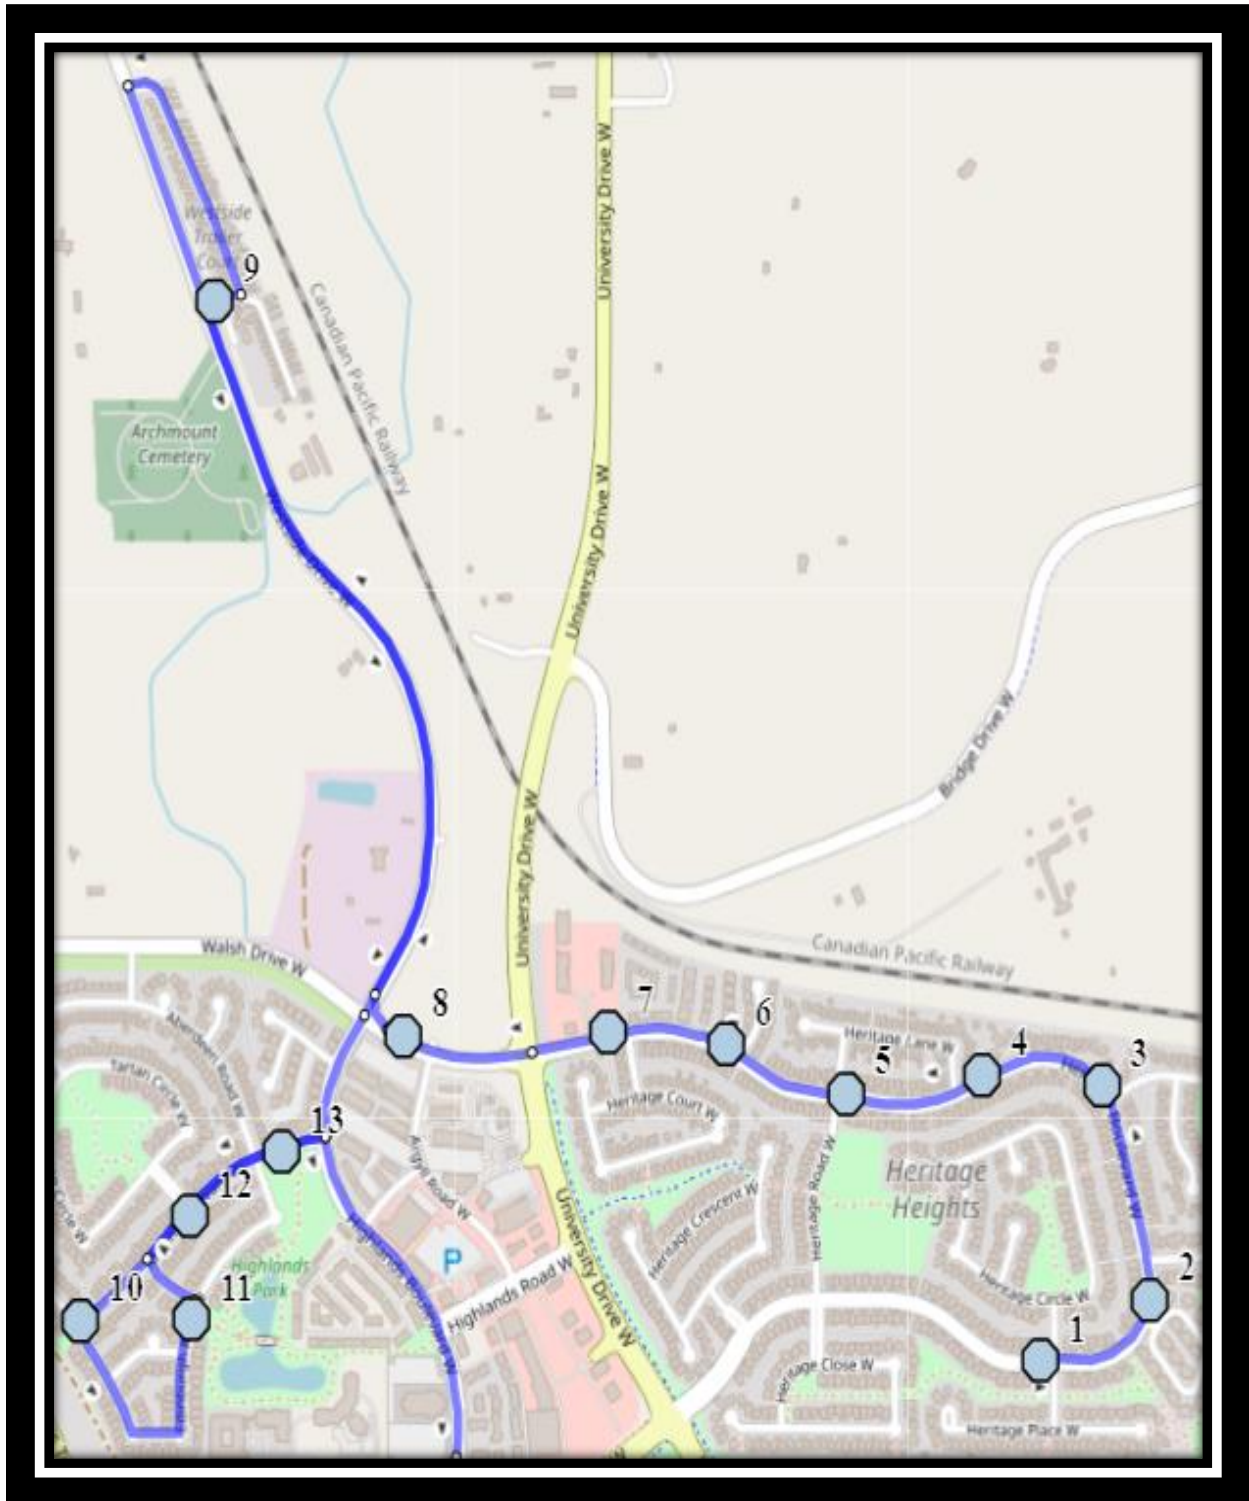

# G.S. Lakie W2

REVISED: November 4, 2021

EFFECTIVE: November 10, 2021

**PM Route same direction as AM**

# G.S. Lakie W2

REVISED: November 4, 2021

EFFECTIVE: November 10, 2021

- #1 - 8:06 AM - Heritage Blvd W Eastbound - LPT Stop #13014
- #2 - 8:06 AM - Heritage Blvd W Northbound - LPT Stop #13015
- #3 - 8:07 AM - Heritage Blvd W Northbound - LPT Stop #13016
- #4 - 8:07 AM - Heritage Blvd W Westbound - LPT Stop #13017
- #5 - 8:08 AM - Heritage Blvd W Westbound - LPT Stop #13018
- #6 - 8:08 AM - Heritage Blvd W Westbound - LPT Stop #13019
- #7 - 8:08 AM - Heritage Blvd W Westbound - School Bus Stop Sign
- #8 - 8:09 AM - Walsh Drive West Westbound - LPT Stop #13021
- #9 - 8:10 AM - Westside Drive W Westbound - Trailer Park Mailboxes (W)
- #10 - 8:14 AM - Aberdeen Road W Southbound - LPT Stop #13403 (ENE)
- #11 - 8:15 AM - Edinburgh Road W Northbound - Park Entrance
- #12 - 8:15 AM - Tartan Blvd West Eastbound - Fire Hydrant
- #13 - 8:16 AM - Tartan Blvd W Eastbound - LPT Stop #13404
- #14 - 8:20 AM - G.S. Lakie Middle

## **G.S. Lakie – 50 Blackfoot Blvd West – (403) 327-3465**

Please arrive 5 minutes before scheduled pick up and drop off times. Times shown may vary due to weather & traffic conditions.  
Bus routes and maps are subject to change. For the most up-to-date version, visit [www.southland.ca/lethbridge](http://www.southland.ca/lethbridge).

## G.S. Lakie – 50 Blackfoot Blvd West – (403) 327-3465

Please arrive 5 minutes before scheduled pick up and drop off times. Times shown may vary due to weather & traffic conditions.  
Bus routes and maps are subject to change. For the most up-to-date version, visit [www.southland.ca/lethbridge](http://www.southland.ca/lethbridge).