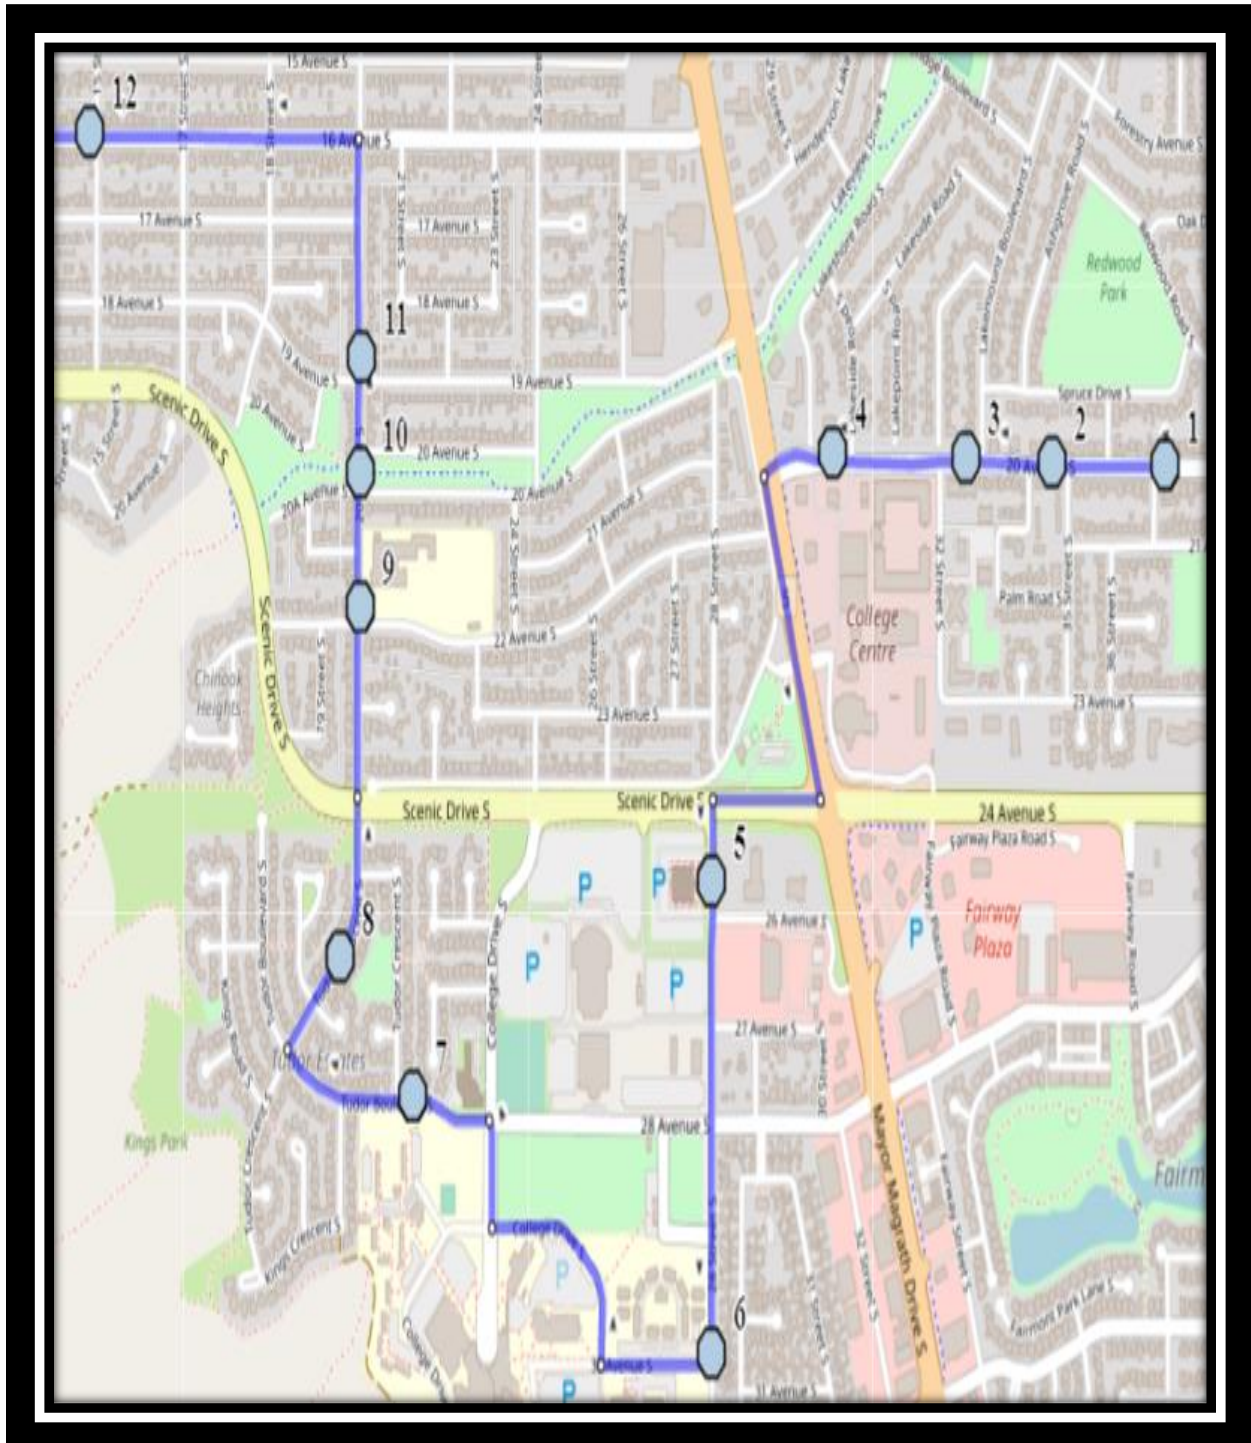

LCI S2

REVISED: November 8, 2021

EFFECTIVE: November 17, 2021

PM Route same direction as AM

Lethbridge Collegiate Institute – 1701 5 Ave South – (403) 328-9606

Please arrive 5 minutes before scheduled pick up and drop off times. Times shown may vary due to weather & traffic conditions.
Bus routes and maps are subject to change. For the most up-to-date version, visit www.southland.ca/lethbridge.