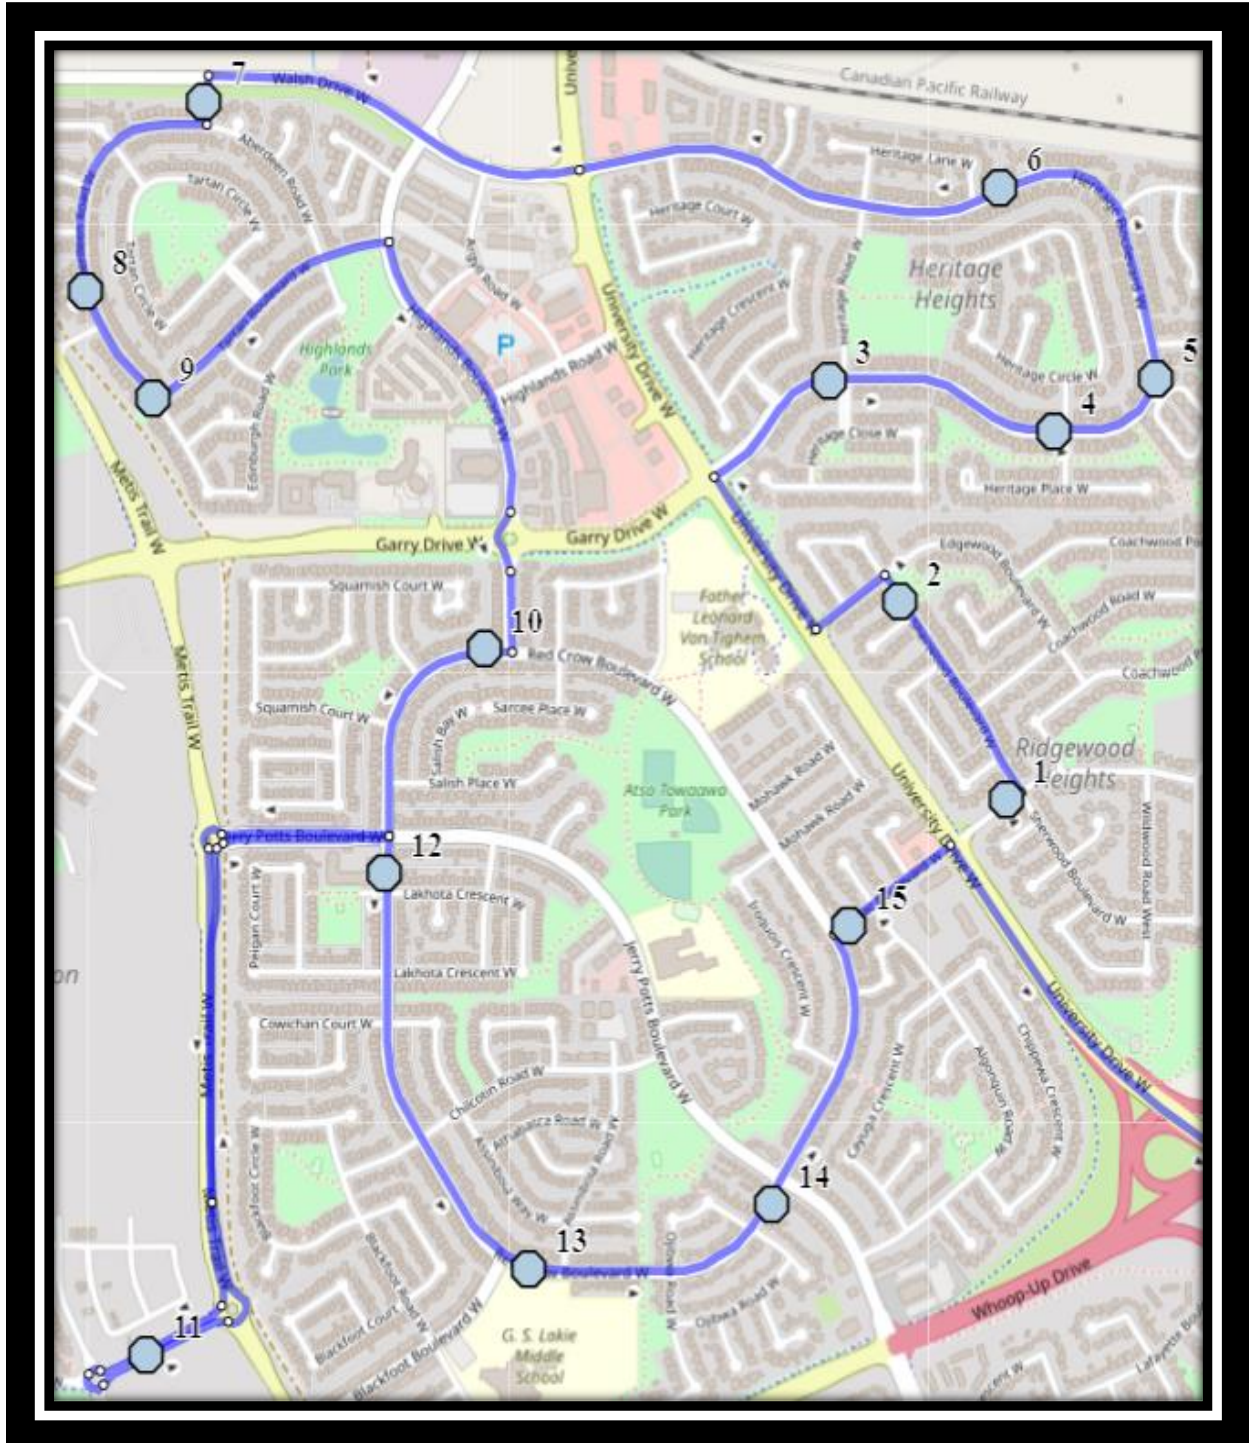

LCI W4 French Immersion

REVISED: November 16, 2021

EFFECTIVE: November 24, 2021

PM Route same direction as AM

Lethbridge Collegiate Institute – 1701 5 Ave South – (403) 328-9606

Please arrive 5 minutes before scheduled pick up and drop off times. Times shown may vary due to weather & traffic conditions.
Bus routes and maps are subject to change. For the most up-to-date version, visit www.southland.ca/lethbridge.

LCI W4 French Immersion

REVISED: November 16, 2021

EFFECTIVE: November 24, 2021

- #1 - 7:53 AM - Ridgewood Blvd W Westbound - LPT Stop #13452
- #2 - 7:54 AM - Sherwood Blvd W Southbound - LPT Stop #13010
- #3 - 7:55 AM - Heritage Blvd W Eastbound - LPT Stop #13012
- #4 - 7:55 AM - Heritage Blvd W Eastbound - LPT Stop #13014
- #5 - 7:56 AM - Heritage Blvd W Northbound - LPT Stop #13015
- #6 - 7:57 AM - Heritage Blvd W Westbound - LPT Stop #13017
- #7 - 8:02 AM - Aberdeen Gate West Southbound - LPT Stop #13400
- #8 - 8:02 AM - Aberdeen Road West Southbound - LPT Stop #13402
- #9 - 8:03 AM - Aberdeen Road W Southbound - LPT Stop #13403 (NW)
- #10 - 8:05 AM - Red Crow Blvd W Westbound - Alley
- #11 - 8:08 AM - Caledonia Blvd West Westbound
- #12 - 8:10 AM - Red Crow Blvd W Southbound - LPT Stop #13034
- #13 - 8:12 AM - Red Crow Blvd Eastbound - LPT Stop #13037
- #14 - 8:13 AM - Red Crow Blvd Northbound - LPT Stop #13039
- #15 - 8:14 AM - Micmac Blvd West Eastbound
- #16 - 8:20 AM - Lethbridge Collegiate Institute