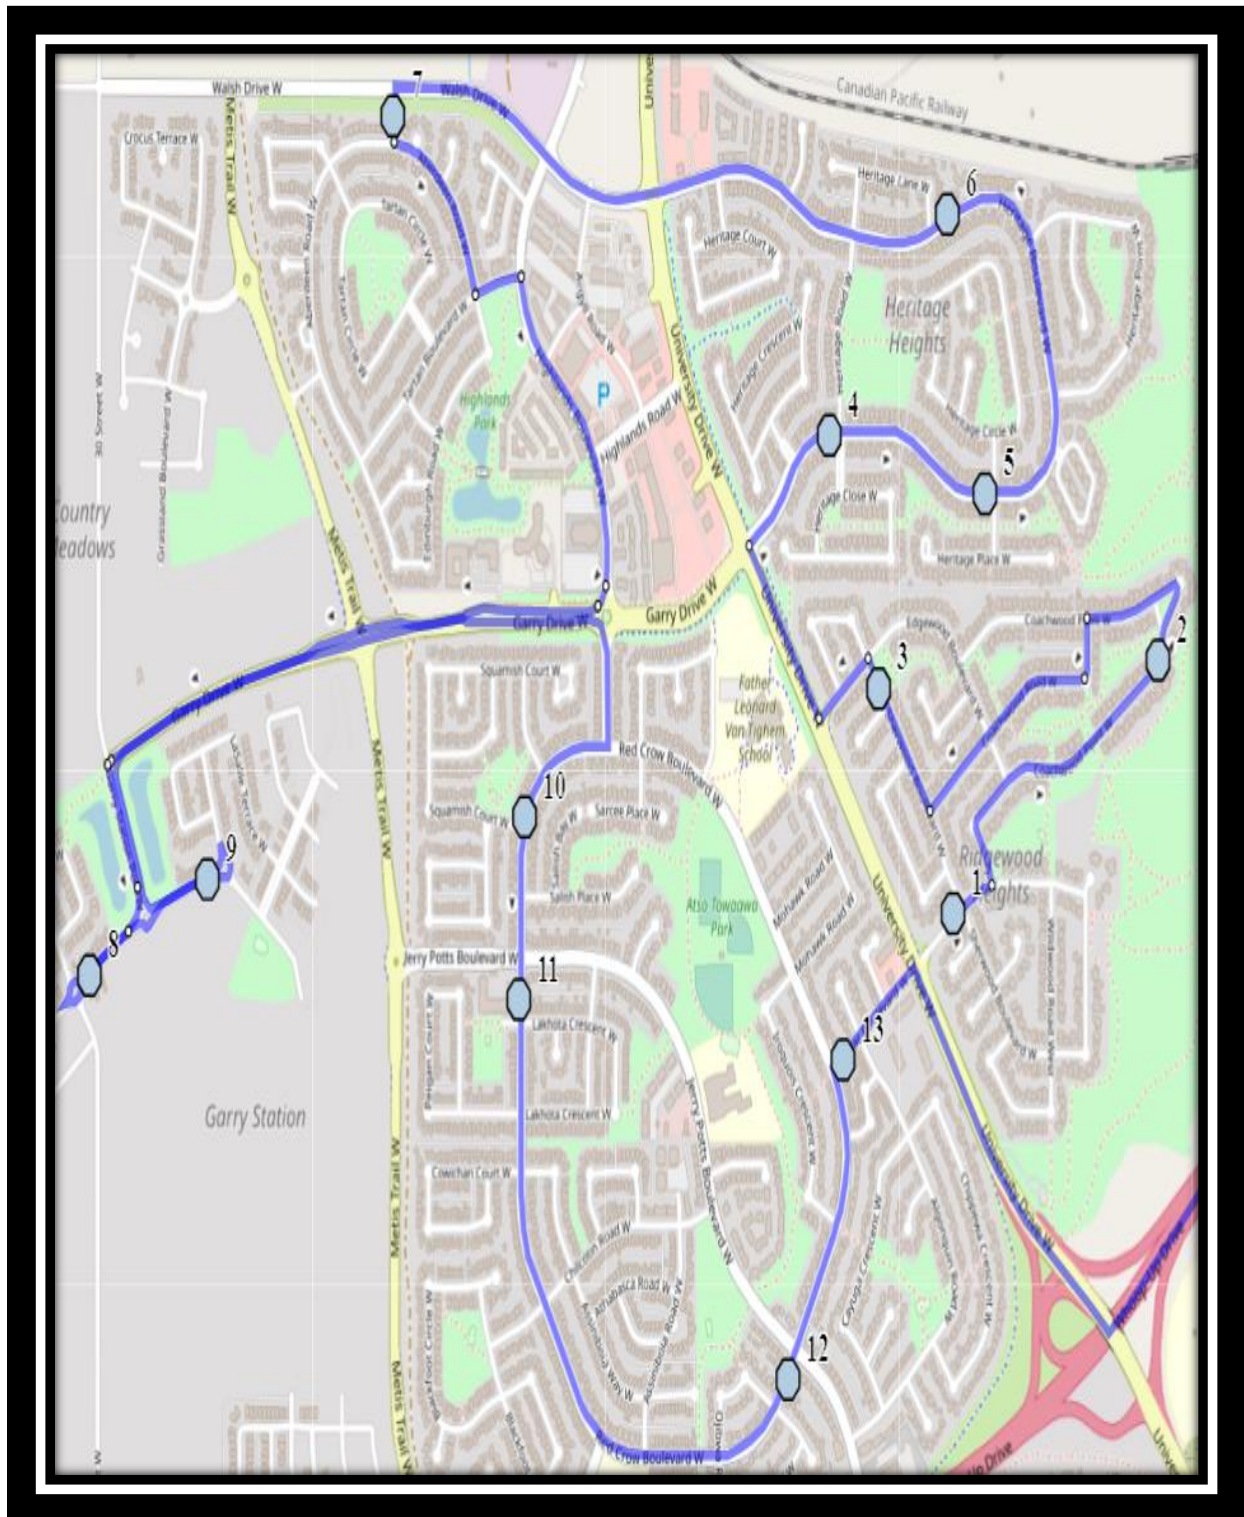

Paterson W1

REVISED: November 8, 2021

EFFECTIVE: November 17, 2021

PM Route same direction as AM

Gilbert Paterson Middle School – 2109 12 Ave South – (403) 329-0125

Please arrive 5 minutes before scheduled pick up and drop off times. Times shown may vary due to weather & traffic conditions.
Bus routes and maps are subject to change. For the most up-to-date version, visit www.southland.ca/lethbridge.

Paterson W1

REVISED: November 8, 2021

EFFECTIVE: November 17, 2021

- #1 - 7:08 AM - Ridgewood Blvd W Westbound - LPT Stop #13452
- #2 - 7:11 AM - Coachwood Point W Northbound - Eastern Walk Way
- #3 - 7:13 AM - Sherwood Blvd W Southbound - LPT Stop #13010
- #4 - 7:15 AM - Heritage Blvd W Eastbound - LPT Stop #13012
- #5 - 7:16 AM - Heritage Blvd W Eastbound - LPT Stop #13014
- #6 - 7:18 AM - Heritage Blvd W Westbound - LPT Stop #13017
- #7 - 7:20 AM - Aberdeen Gate West Southbound - LPT Stop #13400
- #8 - 7:25 AM - Aquitania Blvd W Eastbound - LPT Stop #13525
- #9 - 7:27 AM - Aquitania Blvd W Eastbound - LPT Stop #13526
- #10 - 7:31 AM - Red Crow Blvd W Southbound - Green Power Box before Squamish Court
- #11 - 7:32 AM - Red Crow Blvd W Southbound - LPT Stop #13034
- #12 - 7:34 AM - Red Crow Blvd Northbound - LPT Stop #13039
- #13 - 7:35 AM - Micmac Blvd West Eastbound
- #14 - 7:45 AM - Gilbert Paterson Middle