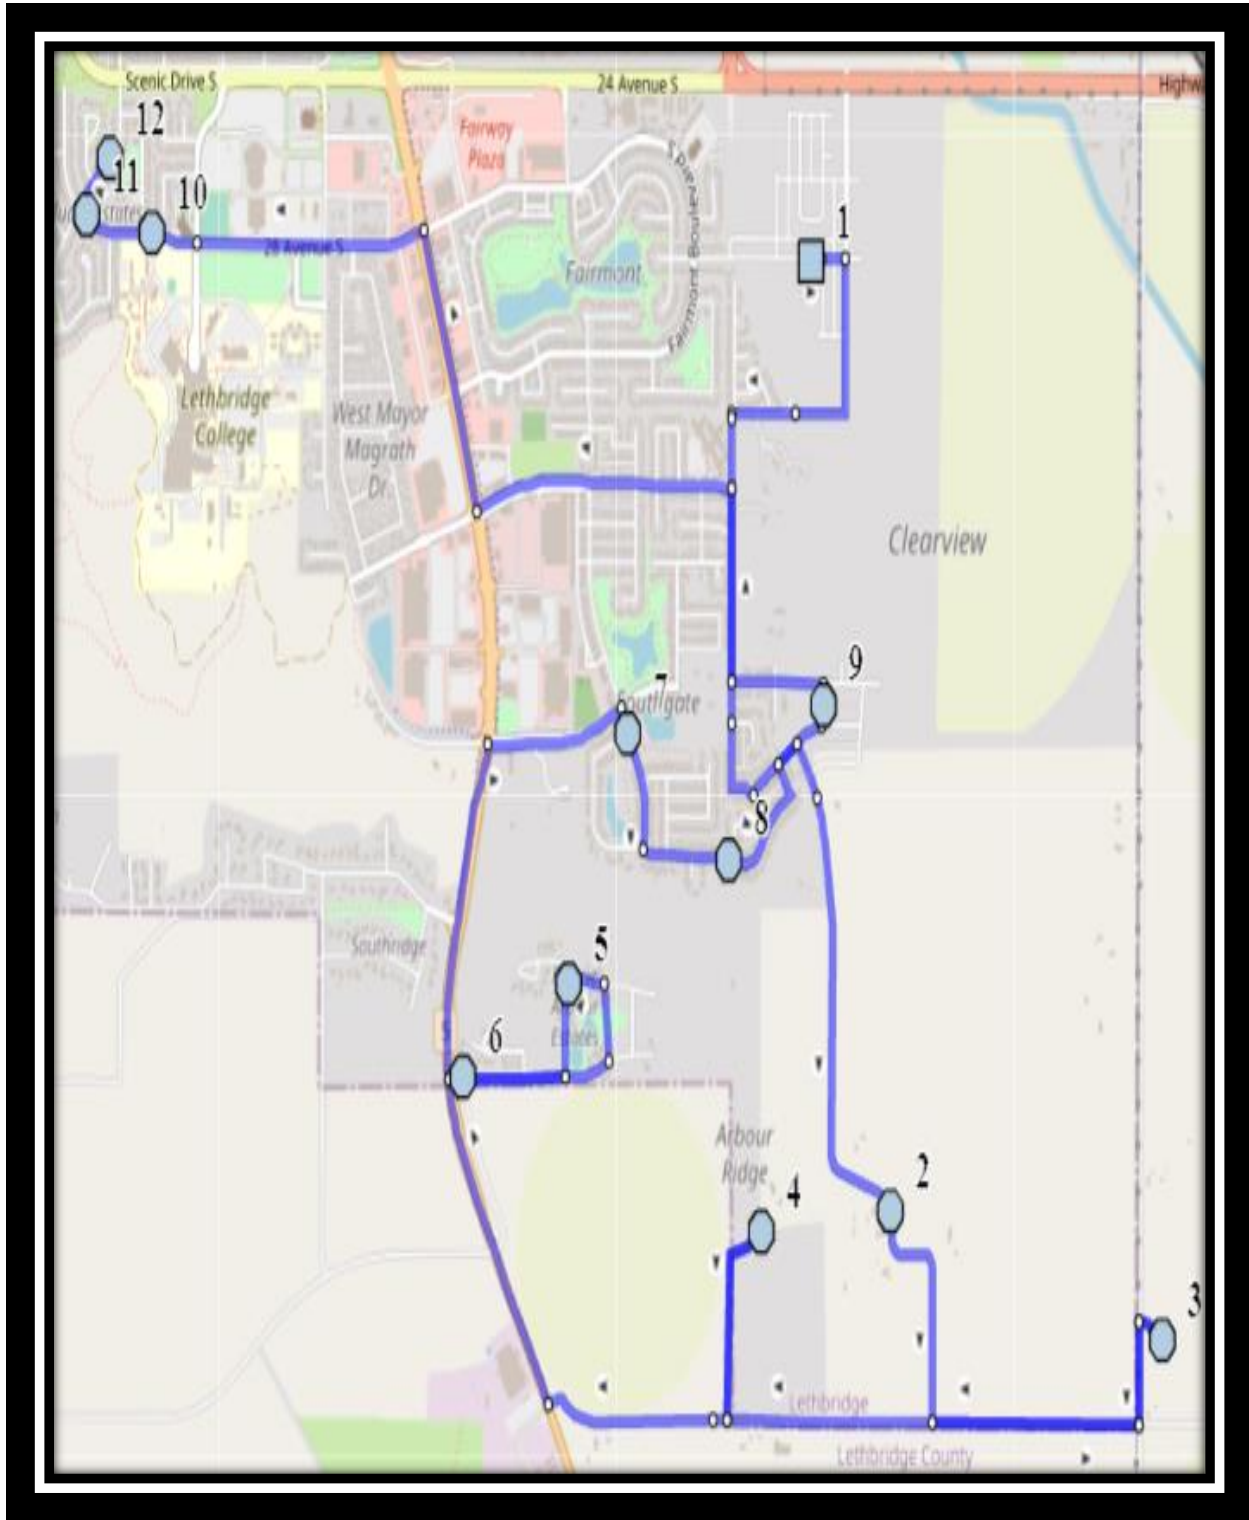

AM Route

Plaxton S2

REVISED: November 5, 2021

EFFECTIVE: November 10, 2021

PM Route

Dr. Robert Plaxton Elementary – 4510 Fairmont Gate South – (825) 399-0620

Please arrive 5 minutes before scheduled pick up and drop off times. Times shown may vary due to weather & traffic conditions.

Bus routes and maps are subject to change. For the most up-to-date version, visit www.southland.ca/lethbridge.