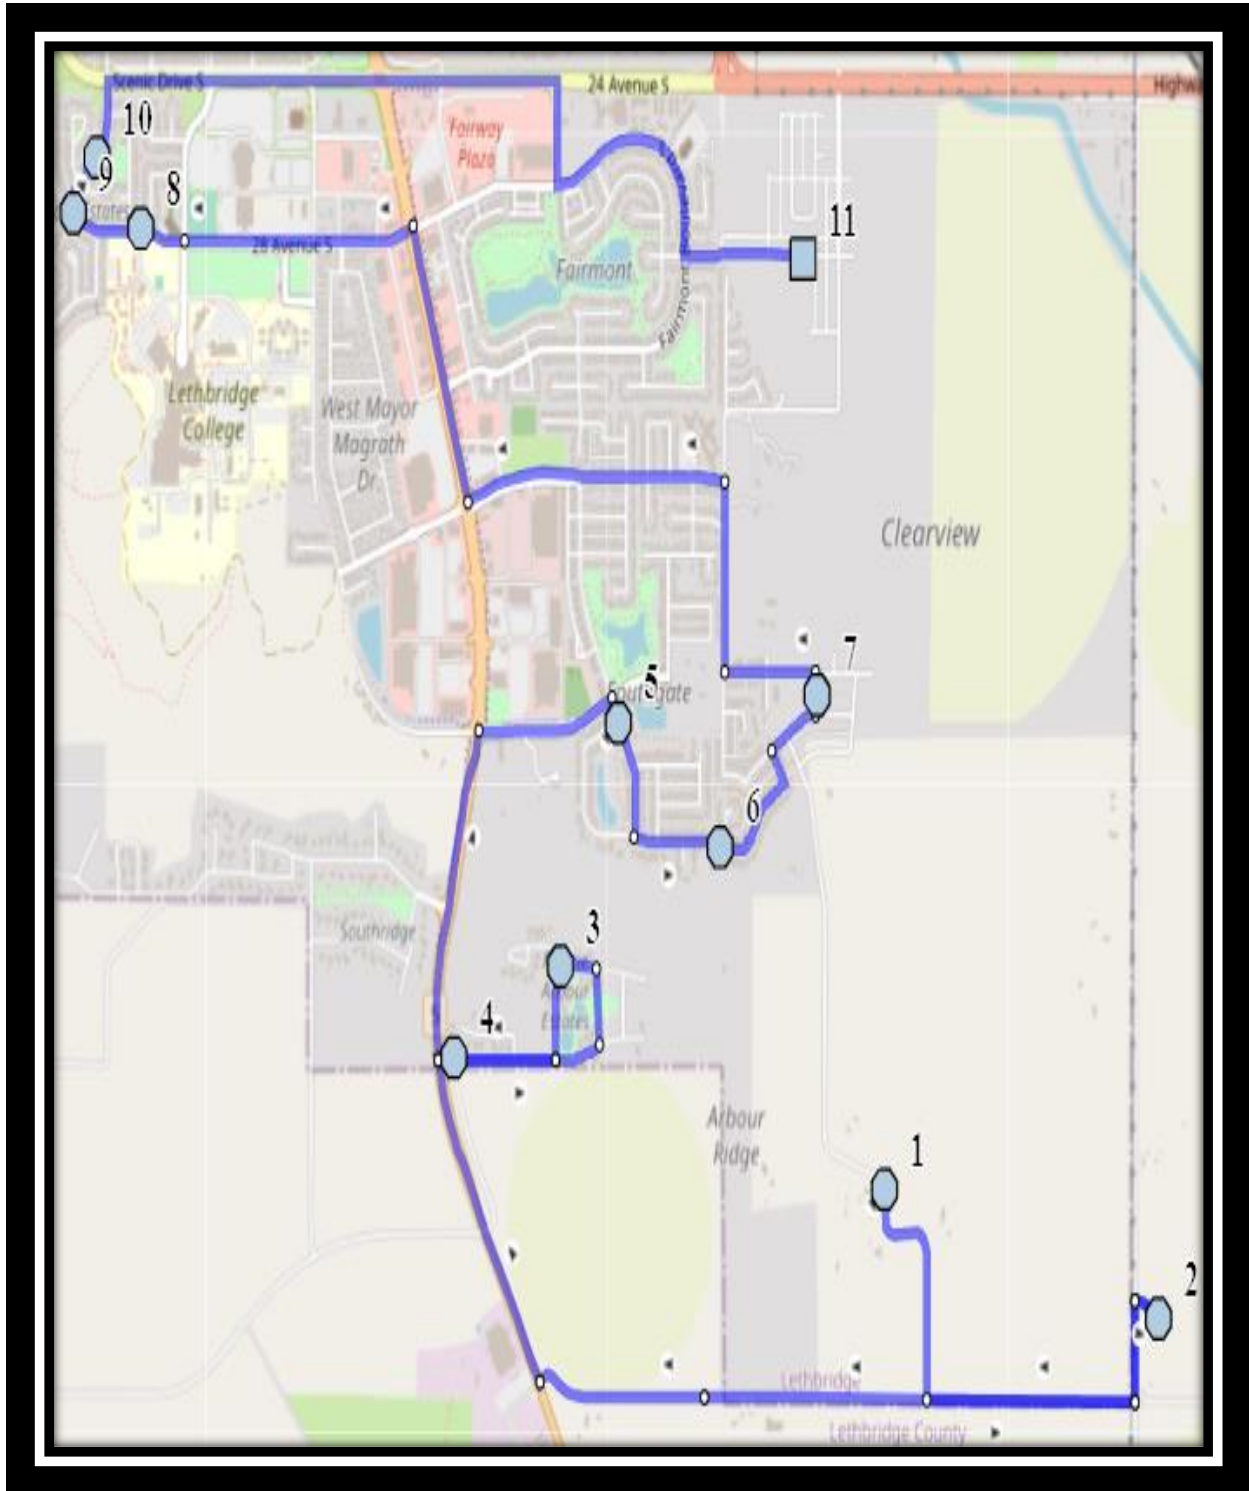

Plaxton S2

REVISED: November 5, 2021

EFFECTIVE: November 10, 2021

AM Route

Dr. Robert Plaxton Elementary – 4510 Fairmont Gate South – (825) 399-0620

Please arrive 5 minutes before scheduled pick up and drop off times. Times shown may vary due to weather & traffic conditions.

Plaxton S2

REVISED: November 5, 2021

EFFECTIVE: November 10, 2021

- #1 - 7:16 AM - 43 Street South Southbound
- #2 - 7:20 AM - 58 & 58 (WNW)
- #3 - 7:27 AM - Prairie Garden Way S - SB just after Arbourwood Terrace S
- #4 - 7:30 AM - Praire Arbour Blvd South Westbound - Walkway Entrance
- #5 - 7:32 AM - Sixmile Road South Southbound - Mailboxes
- #6 - 7:34 AM - Sixmile Ridges South Eastbound
- #7 - 7:38 AM - Sixmile Way South Northbound - Alley
- #8 - 7:45 AM - Tudor Blvd South Westbound - LPT Stop # 12132
- #9 - 7:47 AM - Tudor Blvd South Westbound - LPT Stop #12133
- #10 - 7:49 AM - Tudor Crescent South Northbound - LPT Stop #12134
- #11 - 7:55 AM - Dr. Robert Plaxton

Plaxton S2

REVISED: November 5, 2021

EFFECTIVE: November 10, 2021

	Friday
#1 - 3:17 PM - Dr. Robert Plaxton	11:57 AM
#2 - 3:30 PM - 43 Street South Southbound	12:10 PM
#3 - 3:34 PM - 58 & 58 (WNW)	12:14 PM
#4 - 3:41 PM - Jubber House	12:21 PM
#5 - 3:46 PM - Prairie Garden Way S - SB just after Arbourwood Terrace S	12:26 PM
#6 - 3:48 PM - Praire Arbour Blvd South Westbound - Walkway Entrance	12:28 PM
#7 - 3:51 PM - Sixmile Road South Southbound - Mailboxes	12:31 PM
#8 - 3:52 PM - Sixmile Ridges South Eastbound	12:32 PM
#9 - 3:56 PM - Sixmile Way South Northbound - Alley	12:36 PM
#10 - 4:02 PM - Tudor Blvd South Westbound - LPT Stop # 12132	12:42 PM
#11 - 4:04 PM - Tudor Blvd South Westbound - LPT Stop #12133	12:44 PM
#12 - 4:06 PM - Tudor Crescent South Northbound - LPT Stop #12134	12:46 PM