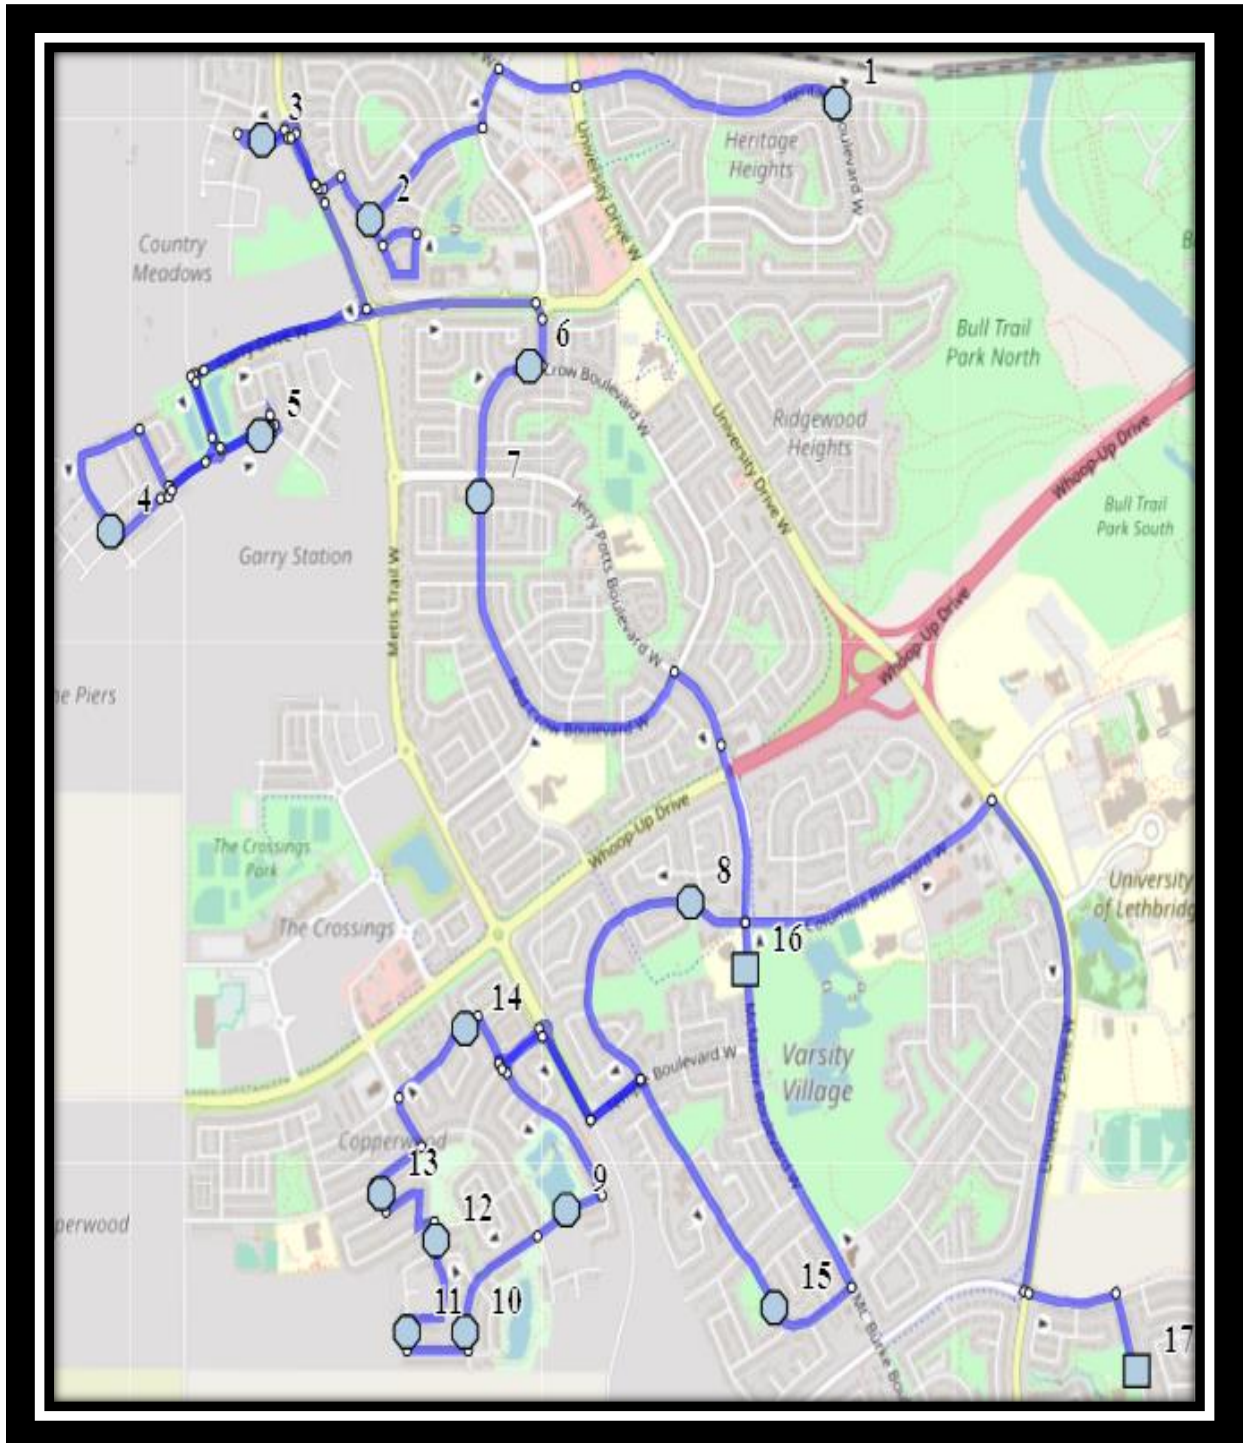

St. Pats/St. Martha W2

REVISED: November 5, 2021

EFFECTIVE: November 8, 2021

PM Route same direction as AM

The Children of St. Martha – 206 McMaster Blvd West – (403) 381-8111

St. Patrick Fine Arts – 80 Rivergreen Road West – (403) 327-4386

Please arrive 5 minutes before scheduled pick up and drop off times. Times shown may vary due to weather & traffic conditions.

Bus routes and maps are subject to change. For the most up-to-date version, visit www.southland.ca/lethbridge.