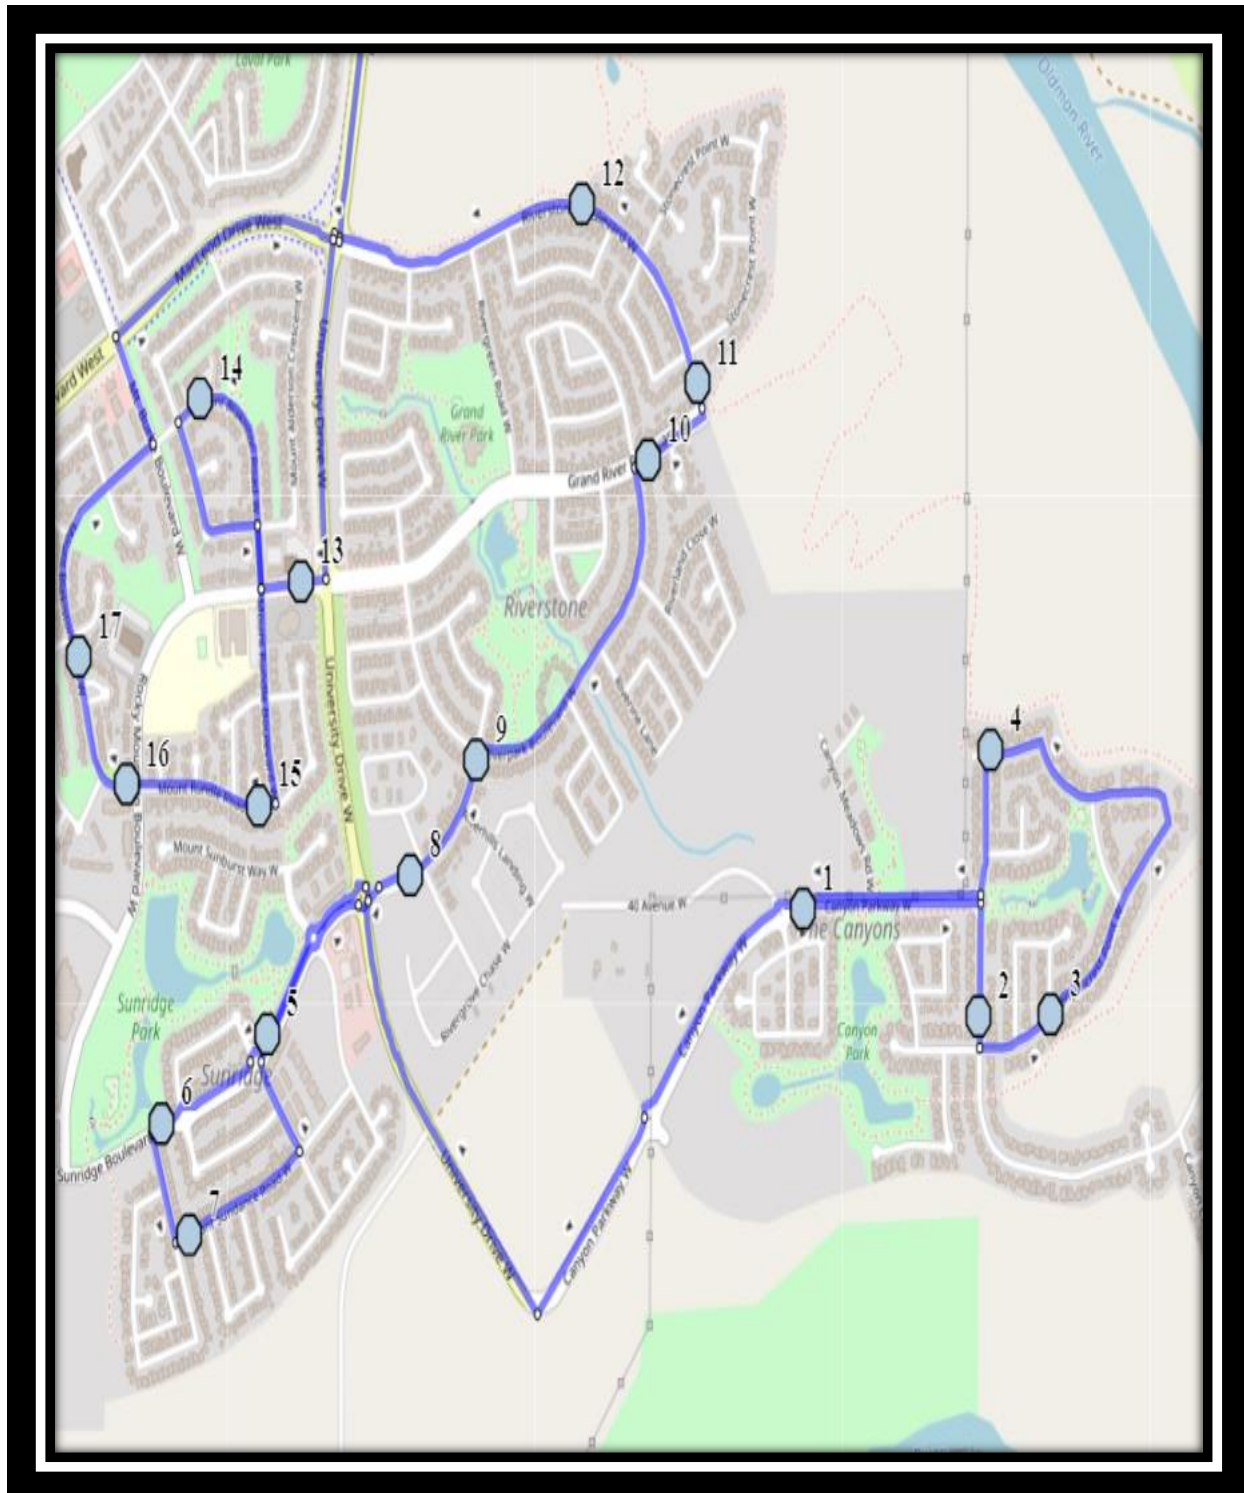

Davidson/Bawden W4

REVISED: November 29, 2021

EFFECTIVE: December 8, 2021

AM Route, PM Route stops 5-17 first, then 1-4

Ecole Agnes Davidson – 2103 20 Street South – (403) 328-5153

Fleetwood Bawden – 1222 9 Ave. South – (403) 327-5818

Davidson/Bawden W4

REVISED: November 29, 2021

EFFECTIVE: December 8, 2021

- #1 - 7:38 AM - Canyon Parkway West Eastbound - Power Boxes
- #2 - 7:40 AM - Canyon Blvd West Southbound - Power Boxes
- #3 - 7:41 AM - Canyoncrest Court West Northbound - Power Boxes (SW)
- #4 - 7:42 AM - Canyon Blvd West Westbound - Power Box
- #5 - 7:47 AM - Sunridge Blvd W Southbound - LPT Stop #13505
- #6 - 7:48 AM - Sunridge Blvd W Westbound - LPT Stop #13506
- #7 - 7:49 AM - Mt Sundance Road W Eastbound - LPT Stop #13507
- #8 - 7:52 AM - Riverglen Link West Eastbound
- #9 - 7:52 AM - Riverglen Link W Northbound - LPT Stop #13529
- #10 - 7:54 AM - Grand River Blvd West Eastbound - LPT Stop #13513
- #11 - 7:55 AM - Riverston Blvd West Northbound - LPT Stop #13514
- #12 - 7:57 AM - Riverstone Blvd West Westbound - LPT Stop #13515
- #13 - 7:59 AM - Rocky Mountain Blvd West Westbound - LPT Stop #13076
- #14 - 8:00 AM - 80 Mt Blakiston Road W - Westbound at the duplexes
- #15 - 8:03 AM - Mt Rundle Road W Westbound - LPT Stop #13078
- #16 - 8:03 AM - Mt Blakiston Road W Westbound - LPT Stop #13079
- #17 - 8:04 AM - Mt Blakiston Road W Northbound - LPT Stop #13080
- #18 - 8:15 AM - Fleetwood-Bawden
- #19 - 8:25 AM - Ecole Agnes Davidson