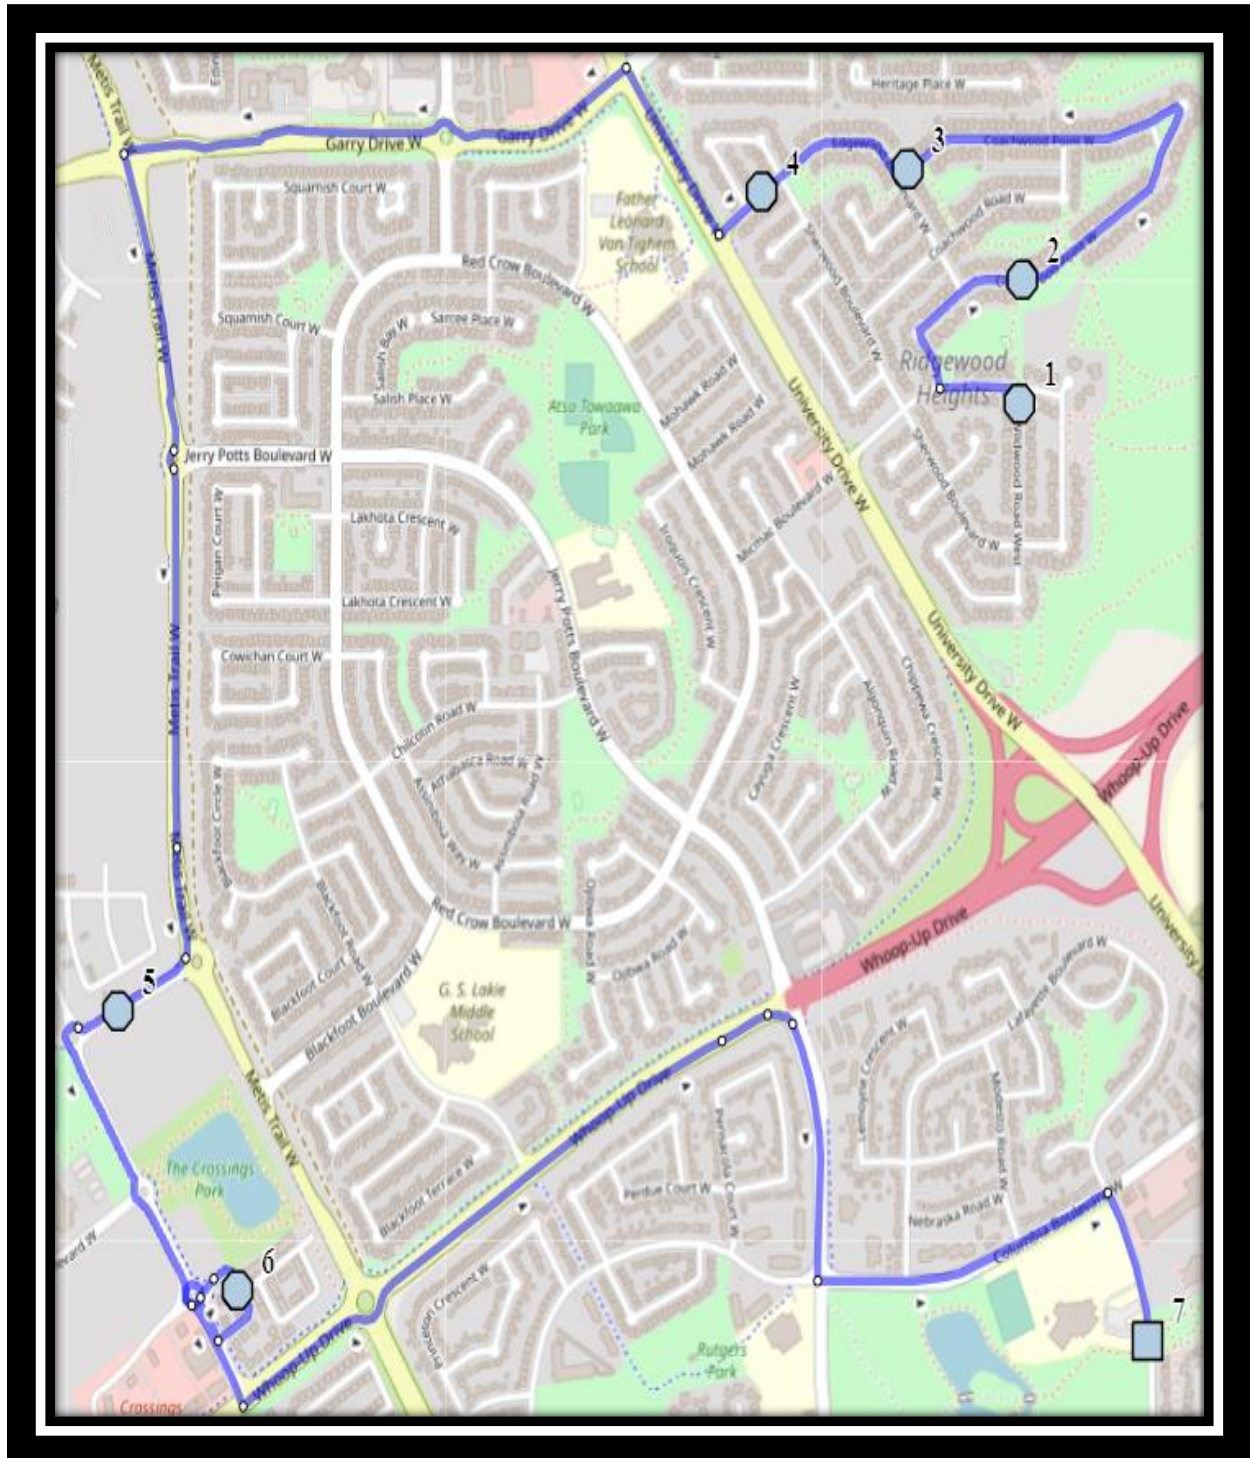

Nicholas Sheran W1

REVISED: October 26, 2021

EFFECTIVE: November 3, 2021

PM Route same direction as AM

Nicholas Sheran Community School – 380 Laval Blvd West – (403) 381-1244

Please arrive 5 minutes before scheduled pick up and drop off times. Times shown may vary due to weather & traffic conditions.
Bus routes and maps are subject to change. For the most up-to-date version, visit www.southland.ca/lethbridge.

Nicholas Sheran W1

REVISED: October 26, 2021

EFFECTIVE: November 3, 2021

#1 - 7:26 AM - Wildwood Road W Northbound - Corner before Ridgewood Blvd

#2 - 7:28 AM - Coachwood Point W Eastbound - Mailboxes

#3 - 7:30 AM - Coachwood Point W Westbound - Before Fire Hydrant

#4 - 7:31 AM - Edgewood Blvd W Westbound

#5 - 7:36 AM - Caledonia Blvd West Westbound

#6 - 7:39 AM - Aquitania Circle West - Parking Lot Entrance

#7 - 7:45 AM - Nicholas Sheran

| | Friday |
|--|----------|
| #1 - 3:07 PM - Nicholas Sheran | 11:47 AM |
| #2 - 3:13 PM - Wildwood Road W Northbound - Corner before Ridgewood Blvd | 11:53 AM |
| #3 - 3:16 PM - Coachwood Point W Eastbound - Mailboxes | 11:56 AM |
| #4 - 3:18 PM - Coachwood Point W Westbound - Before Fire Hydrant | 11:58 AM |
| #5 - 3:19 PM - Edgewood Blvd W Westbound | 11:59 AM |
| #6 - 3:23 PM - Caledonia Blvd West Westbound | 12:03 PM |
| #7 - 3:26 PM - Aquitania Circle West - Parking Lot Entrance | 12:06 PM |

Nicholas Sheran Community School – 380 Laval Blvd West – (403) 381-1244

Please arrive 5 minutes before scheduled pick up and drop off times. Times shown may vary due to weather & traffic conditions.

Bus routes and maps are subject to change. For the most up-to-date version, visit www.southland.ca/lethbridge.