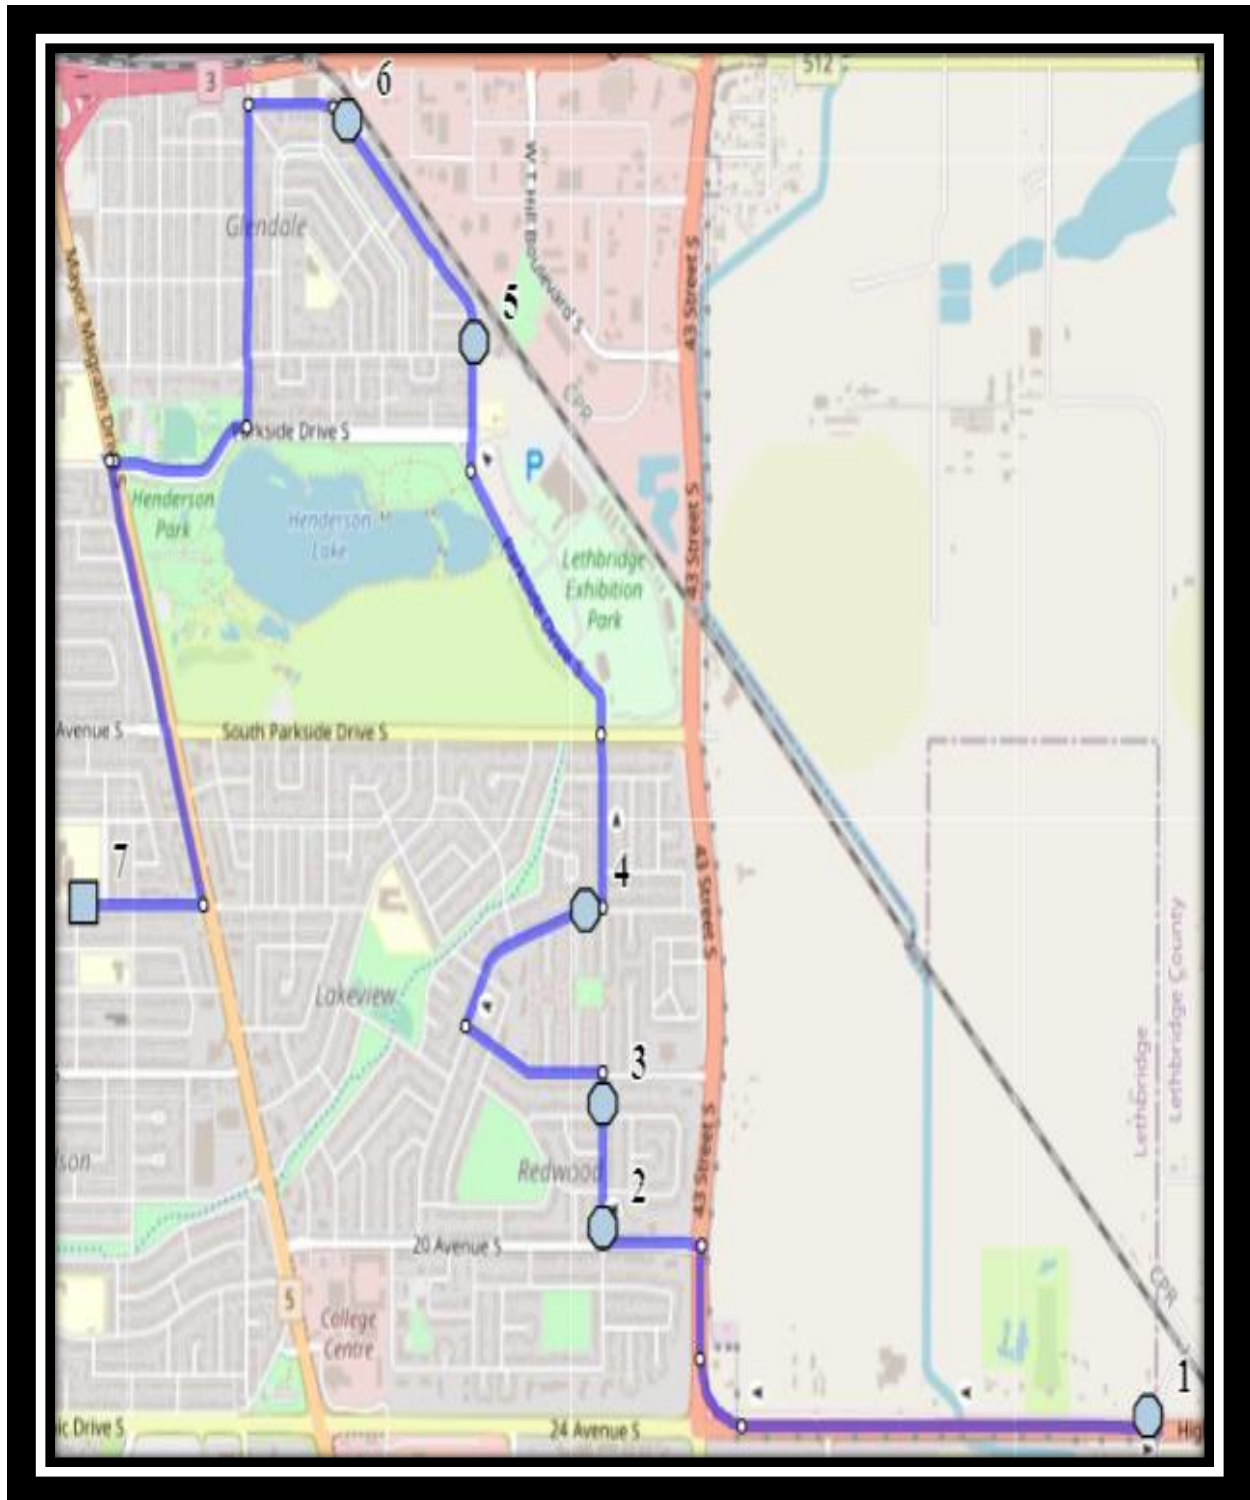

Paterson S1

REVISED: November 30, 2021

EFFECTIVE: December 8, 2021

AM Route – PM Route same direction as AM

Gilbert Paterson Middle School – 2109 12 Ave South – (403) 329-0125

Please arrive 5 minutes before scheduled pick up and drop off times. Times shown may vary due to weather & traffic conditions.
Bus routes and maps are subject to change. For the most up-to-date version, visit www.southland.ca/lethbridge.

Paterson S1

REVISED: November 30, 2021

EFFECTIVE: December 8, 2021

#1 - 7:37 AM - 24 Ave South Westbound - Power Box

#2 - 7:40 AM - Cedar Road South Northbound - LPT Stop #12088

#3 - 7:43 AM - Cedar Road South Northbound - LPT Stop #12086

#4 - 7:46 AM - Lakemount Blvd South Eastbound - LPT Stop #12078

#5 - 7:50 AM - 34 Street South Northbound - LPT Stop #12014

#6 - 7:51 AM - Leaside Ave South Northbound - LPT Stop #12011

#7 - 8:00 AM - Gilbert Paterson Middle

	Wednesday / Friday
#1 - 2:57 PM - Gilbert Paterson Middle	1:07 PM 12:42 PM
#2 - 3:04 PM - 24 Ave South Westbound - Power Box	1:14 PM 12:49 PM
#3 - 3:08 PM - Cedar Road South Northbound - LPT Stop #12088	1:18 PM 12:53 PM
#4 - 3:09 PM - Cedar Road South Northbound - LPT Stop #12086	1:19 PM 12:54 PM
#5 - 3:11 PM - Lakemount Blvd South Eastbound - LPT Stop #12078	1:21 PM 12:56 PM
#6 - 3:14 PM - 34 Street South Northbound - LPT Stop #12014	1:24 PM 12:59 PM
#7 - 3:15 PM - Leaside Ave South Northbound - LPT Stop #12011	1:25 PM 1:00 PM