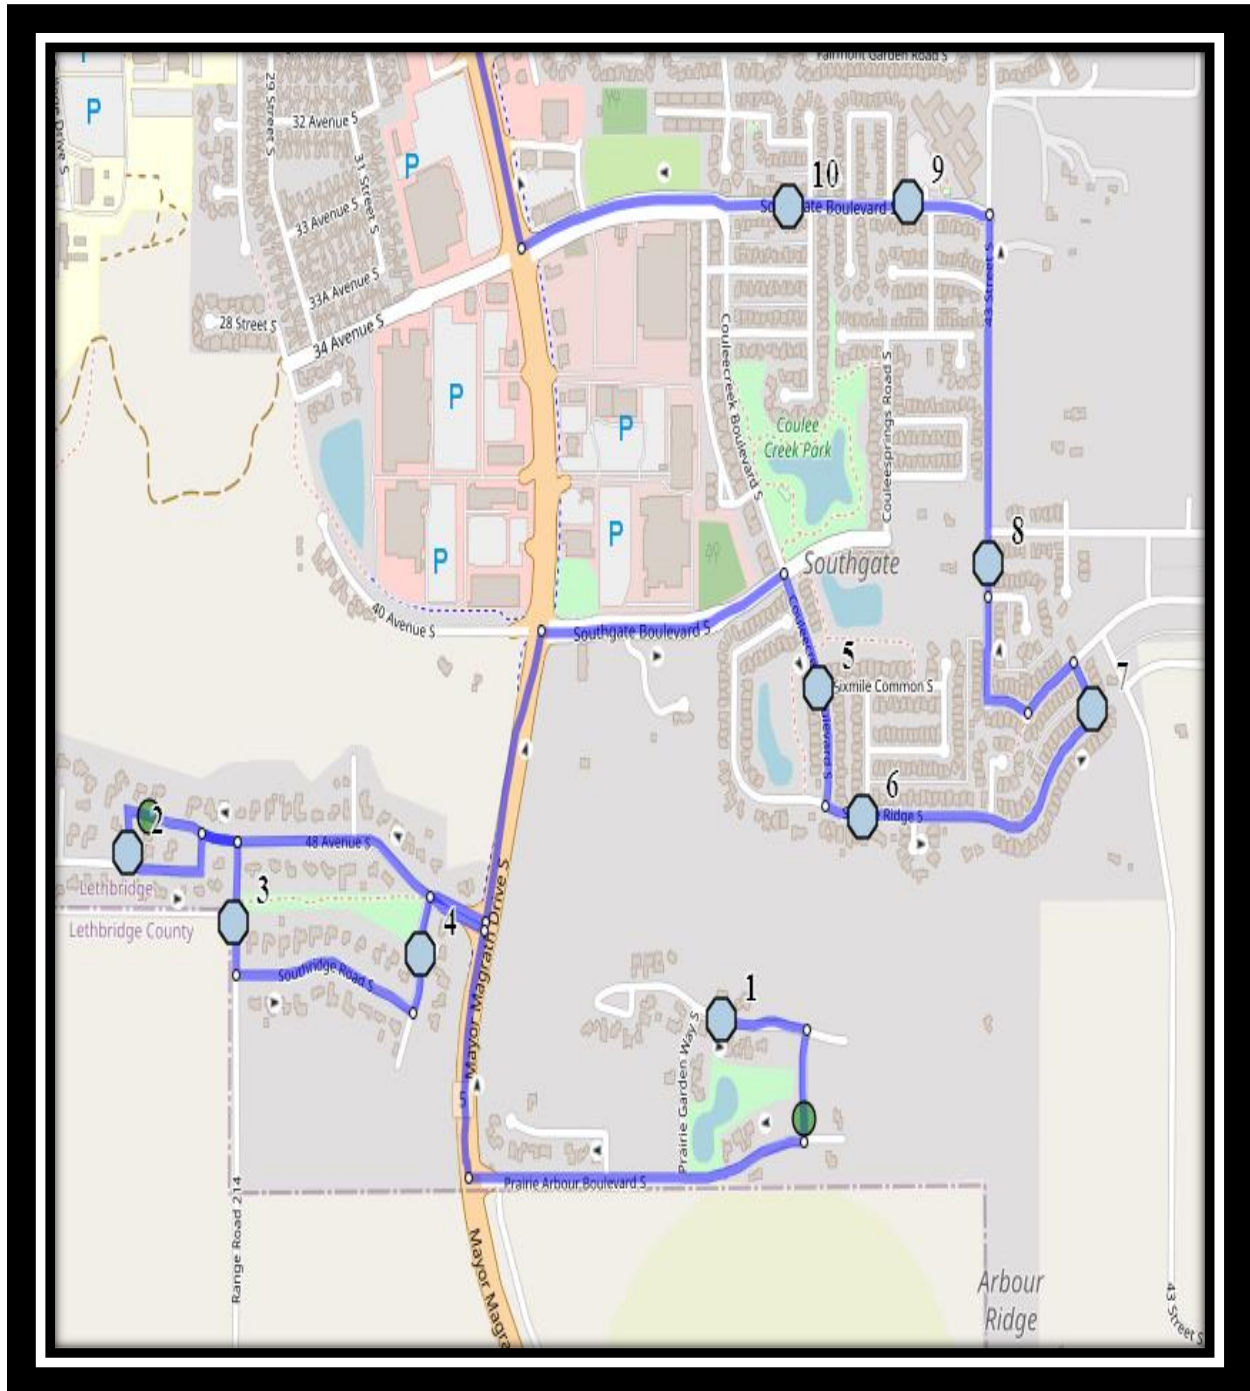

# CFM S1

REVISED: November 29, 2021

EFFECTIVE: December 8, 2021

**PM Route Stops 4-9, then Stops 2-3, and end with Stop 1**

**Catholic Central High East – 405 18 Street South – (403) 327-4596**

**St. Francis Middle School – 333 18 Street South – (403) 327-3402**

**Ecole St. Mary's – 422 20 Street South – (403) 327-3098**

Please arrive 5 minutes before scheduled pick up and drop off times. Times shown may vary due to weather & traffic conditions.  
Bus routes and maps are subject to change. For the most up-to-date version, visit [www.southland.ca/lethbridge](http://www.southland.ca/lethbridge).

# CFM S1

REVISED: November 29, 2021

EFFECTIVE: December 8, 2021

**#1 - 7:17 AM - Arbourwood Terrace South Eastbound - Walkway Entrance**

**#2 - 7:22 AM - Sandstone Way South Southbound**

**#3 - 7:24 AM - Range Rd 214 Southbound - before Southridge R S**

**#4 - 7:25 AM - Southridge Blvd South Northbound - Power Boxes**

**#5 - 7:28 AM - Sixmile Road South Southbound - Fire Hydrant**

**#6 - 7:29 AM - Sixmile Lane South Eastbound - Power Boxes (W)**

**#7 - 7:31 AM - Sixmile Crescent South Northbound - Walkway**