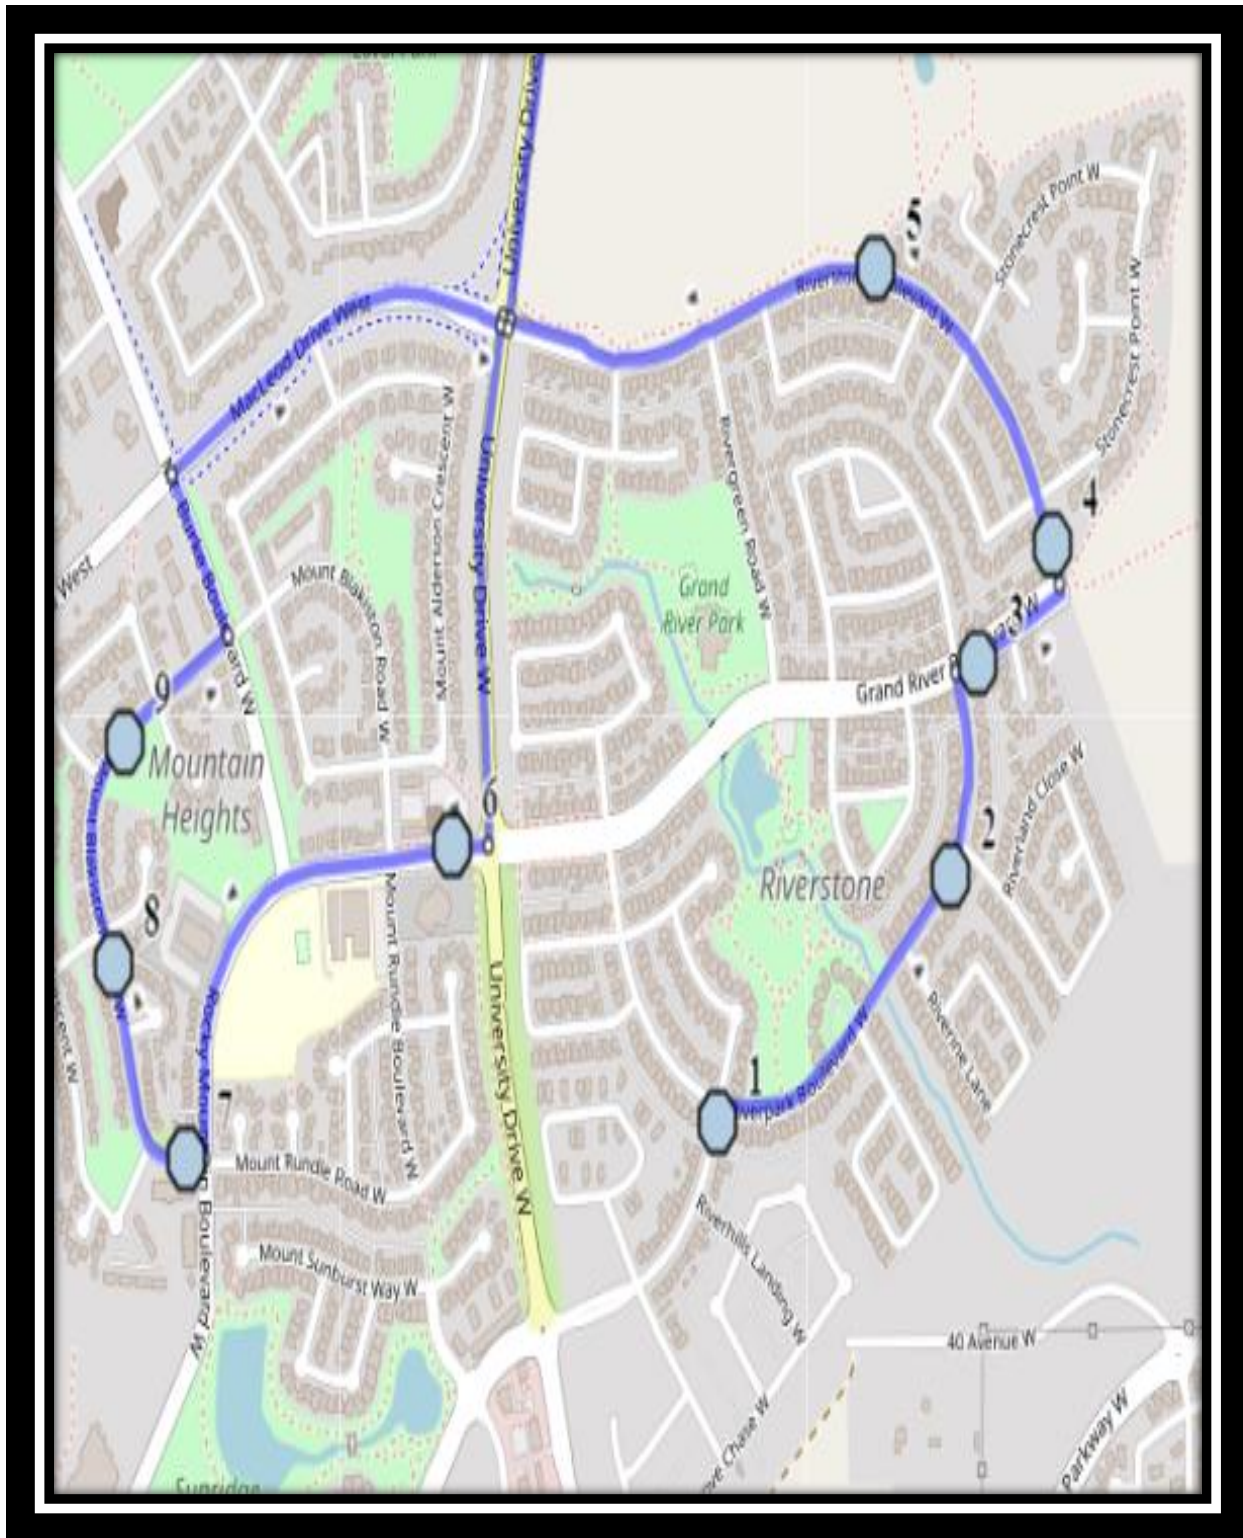

# LCI W2

REVISED: November 30, 2021

EFFECTIVE: December 8, 2021

**PM Route same direction as AM**

## **Lethbridge Collegiate Institute – 1701 5 Ave South – (403) 328-9606**

Please arrive 5 minutes before scheduled pick up and drop off times. Times shown may vary due to weather & traffic conditions.

# LCI W2

REVISED: November 30, 2021

EFFECTIVE: December 8, 2021

- #1 - 8:03 AM - Riverglen Link W Northbound - LPT Stop #13529
  - #2 - 8:04 AM - Riverpark Blvd West Northbound - Power Boxes
  - #3 - 8:05 AM - Grand River Blvd West Eastbound - LPT Stop #13513
  - #4 - 8:05 AM - Riverston Blvd West Northbound - LPT Stop #13514
  - #5 - 8:06 AM - Riverstone Blvd West Westbound - LPT Stop #13515
  - #6 - 8:07 AM - Rocky Mountain Blvd West Westbound - LPT Stop #13076
  - #7 - 8:09 AM - Mt Blakiston Road W Westbound - LPT Stop #13079
  - #8 - 8:09 AM - Mt Blakiston Road W Northbound - LPT Stop #13080
  - #9 - 8:09 AM - Mt Blakiston Road W Eastbound - LPT Stop #13081
  - #10 - 8:20 AM - Lethbridge Collegiate Institute
- 

	Friday
#1 - 3:37 PM - Lethbridge Collegiate Institute	12:47 PM
#2 - 3:47 PM - Riverglen Link W Northbound - LPT Stop #13529	12:57 PM
#3 - 3:48 PM - Riverpark Blvd West Northbound - Power Boxes	12:58 PM
#4 - 3:48 PM - Grand River Blvd West Eastbound - LPT Stop #13513	12:58 PM
#5 - 3:48 PM - Riverston Blvd West Northbound - LPT Stop #13514	12:58 PM
#6 - 3:49 PM - Riverstone Blvd West Westbound - LPT Stop #13515	12:59 PM
#7 - 3:51 PM - Rocky Mountain Blvd West Westbound - LPT Stop #13076	1:01 PM
#8 - 3:52 PM - Mt Blakiston Road W Westbound - LPT Stop #13079	1:02 PM
#9 - 3:52 PM - Mt Blakiston Road W Northbound - LPT Stop #13080	1:02 PM
#10 - 3:53 PM - Mt Blakiston Road W Eastbound - LPT Stop #13081	1:03 PM