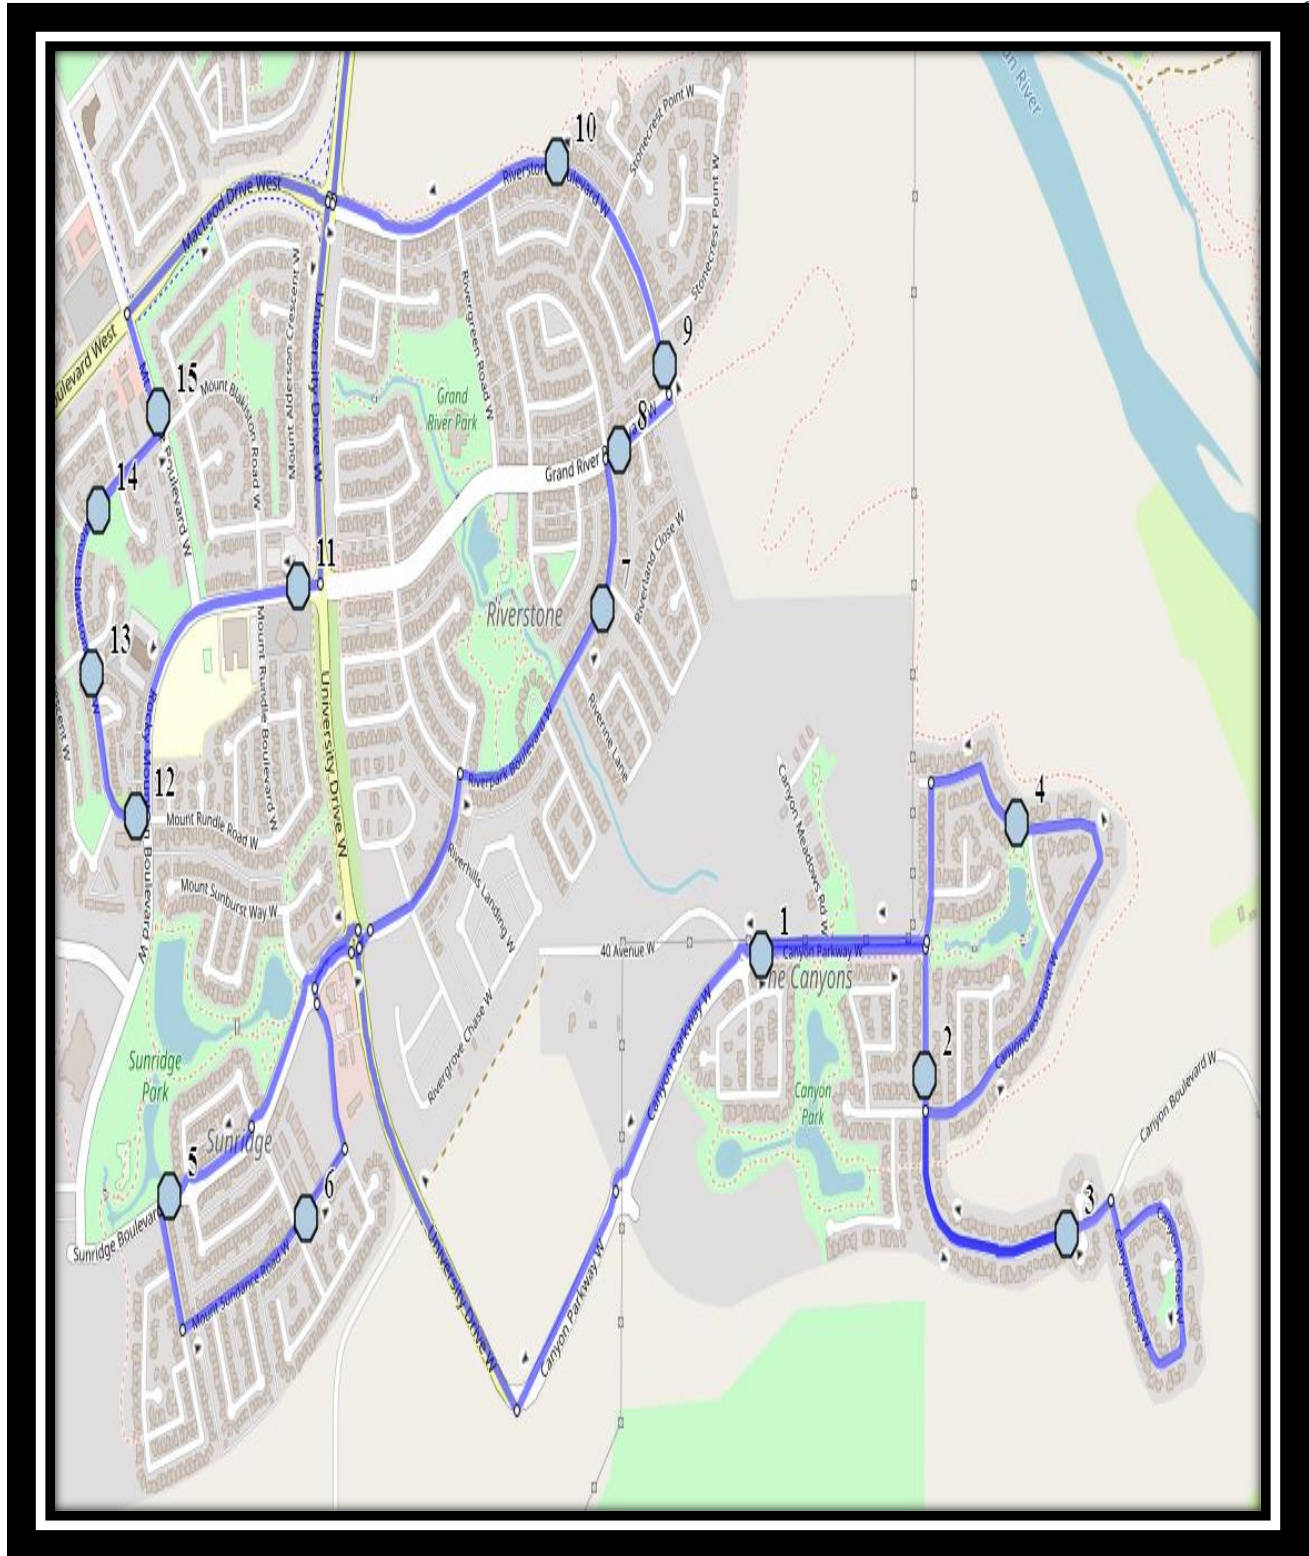

# Paterson W3

REVISED: November 29, 2021

EFFECTIVE: December 8, 2021

**PM Route same direction as AM**

# Paterson W3

REVISED: November 29, 2021

EFFECTIVE: December 8, 2021

- #1 - 7:10 AM - Canyon Parkway West Eastbound - Power Boxes
- #2 - 7:13 AM - Canyon Blvd West Southbound - Power Boxes
- #3 - 7:15 AM - Canyon Blvd West Eastbound - Mailboxes
- #4 - 7:21 AM - Canyoncrest Point West Westbound
- #5 - 7:28 AM - Sunridge Blvd W Westbound - LPT Stop #13506
- #6 - 7:30 AM - Sunridge Road West Northbound - LPT Stop #13508
- #7 - 7:32 AM - Riverpark Blvd West Northbound - Power Boxes
- #8 - 7:34 AM - Grand River Blvd West Eastbound - LPT Stop #13513
- #9 - 7:36 AM - Riverston Blvd West Northbound - LPT Stop #13514
- #10 - 7:38 AM - Riverstone Blvd West Westbound - LPT Stop #13515
- #11 - 7:40 AM - Rocky Mountain Blvd West Westbound - LPT Stop #13076
- #12 - 7:42 AM - Mt Blakiston Road W Westbound - LPT Stop #13079
- #13 - 7:45 AM - Mt Blakiston Road W Northbound - LPT Stop #13080
- #14 - 7:48 AM - Mt Blakiston Road W Eastbound - LPT Stop #13081
- #15 - 7:48 AM - Mt Burke Blvd West Northbound - LPT Stop #13082
- #16 - 8:00 AM - Gilbert Paterson Middle